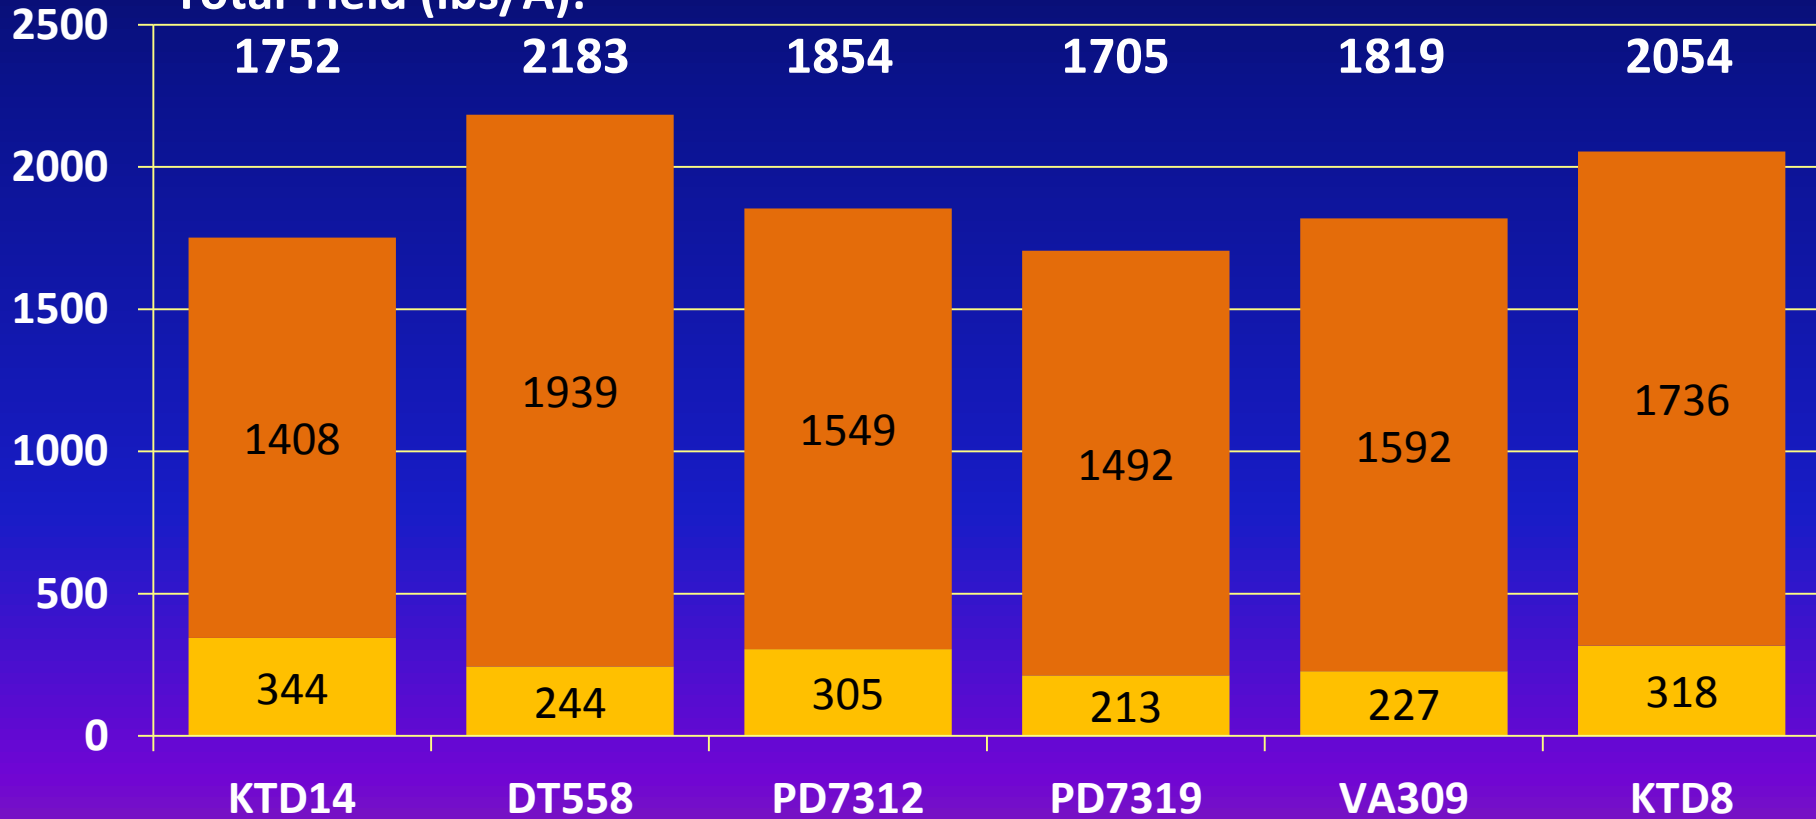

2016 Dark Air-Cured On-Farm Variety Trial

Mike Edge Farm – Daviess Co., KY

- Trial set June 20
 - 38" x 28" = 5895 plants/A
- Harvested September 21
- Stripped November 30
- 6 variety entries:
 - KT D14
 - DT 558
 - PD 7312
 - PD 7319
 - VA 309
 - KT D8

2016 Dark Air-Cured On-Farm Variety Trial

Mike Edge Farm – Daviess Co., KY - Yield

LSD (0.10) = 116 149 193 (total)
■ Lug ■ Leaf

Total Yield (lbs/A):

Average total yield for trial: 1895 lbs/A

2016 Dark Air-Cured On-Farm Variety Trial

Mike Edge Farm – Daviess Co., KY – Quality Score

LSD (0.10) = 0.5

■ Quality (1-5, 5 best)