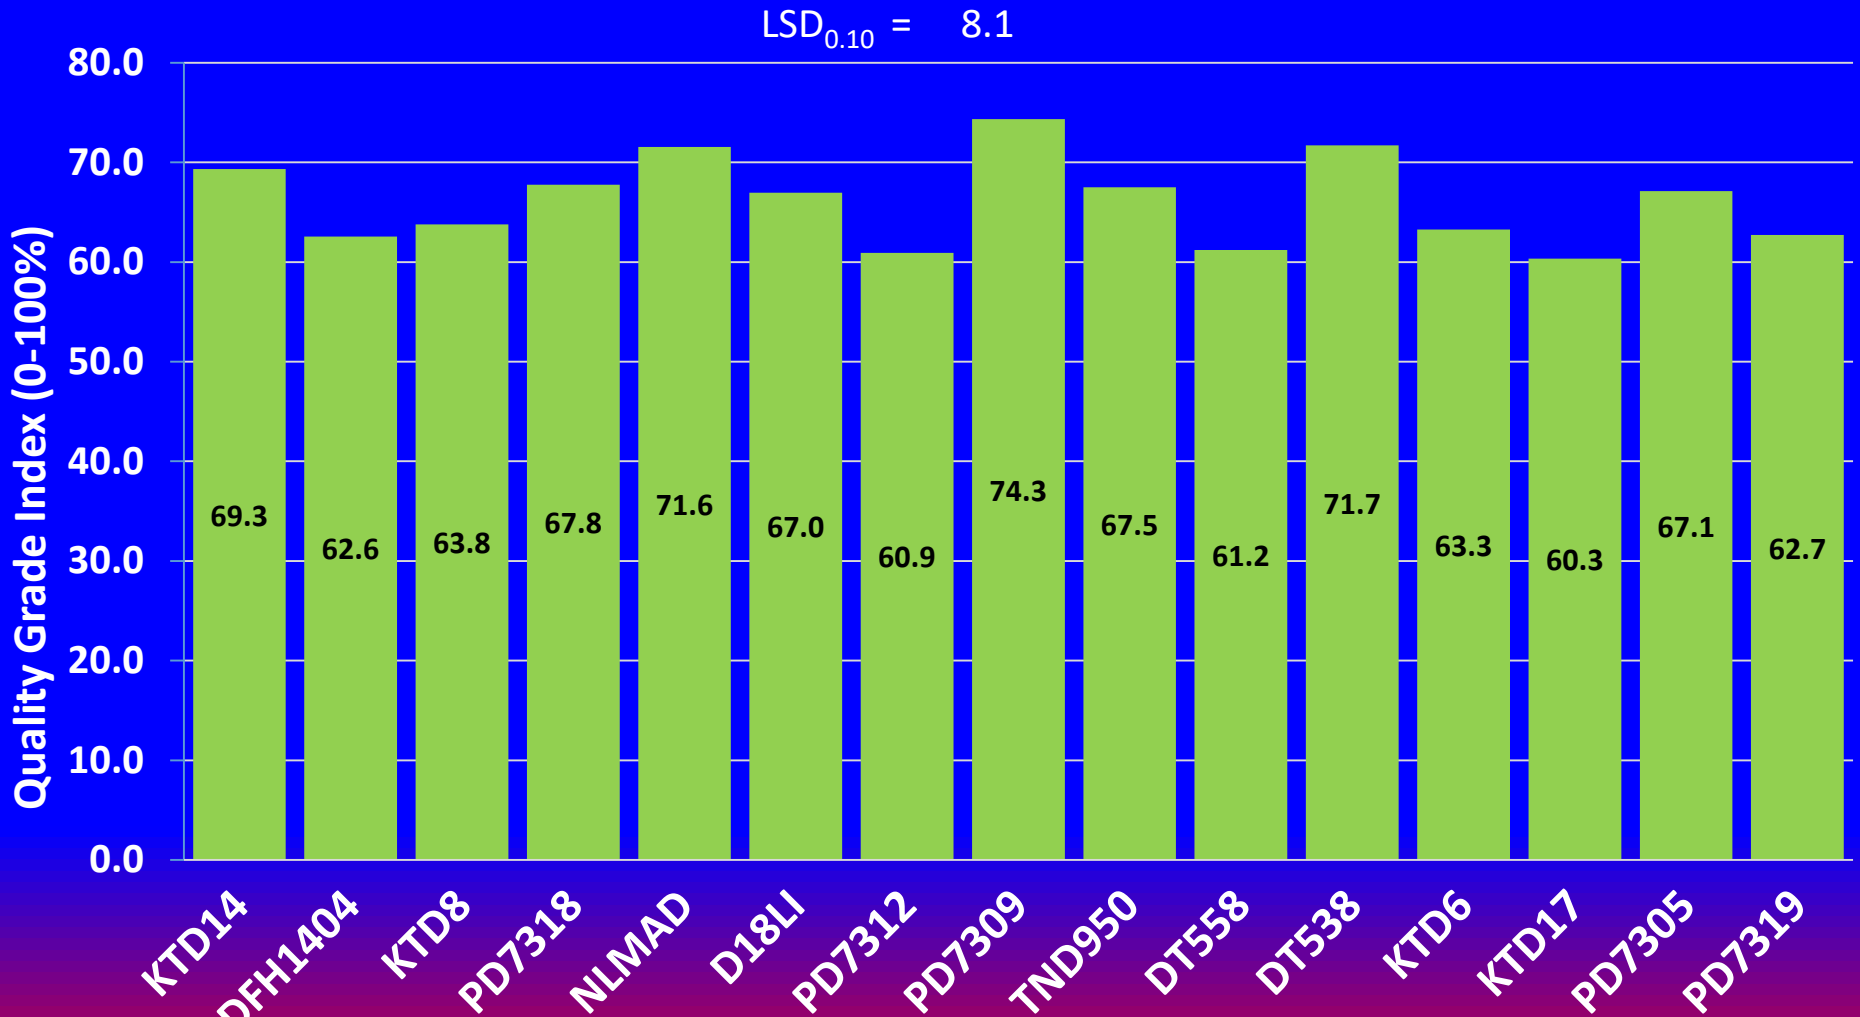

2019 Dark-Fired Commercial Variety Trial

UKREC, Princeton, KY

- Trial set June 3
 - 40" row spacing
 - 32" plant spacing
 - 4900 plants/acre
- Trial harvested September 5
 - 5.5 weeks after topping
- 15 variety entries:
 - KTD14
 - DFH1404 (experimental)
 - KTD8
 - PD7318
 - NL MADOLE
 - D18LI
 - PD7312
 - PD7309
 - TND950
 - DT558
 - DT538
 - KTD6
 - KTD17
 - PD7305
 - PD7319

2019 Dark-Fired Commercial Variety Trial

UKREC, Princeton KY - Yield

LSD_{0.10} = 61 332 353 (total)
■ Lug ■ Leaf

Average Total Yield/A for trial = 3328 lbs/A

2019 Dark-Fired Commercial Variety Trial

UKREC, Princeton KY – Quality Grade Index

Average Quality Grade Index for trial = 66.1