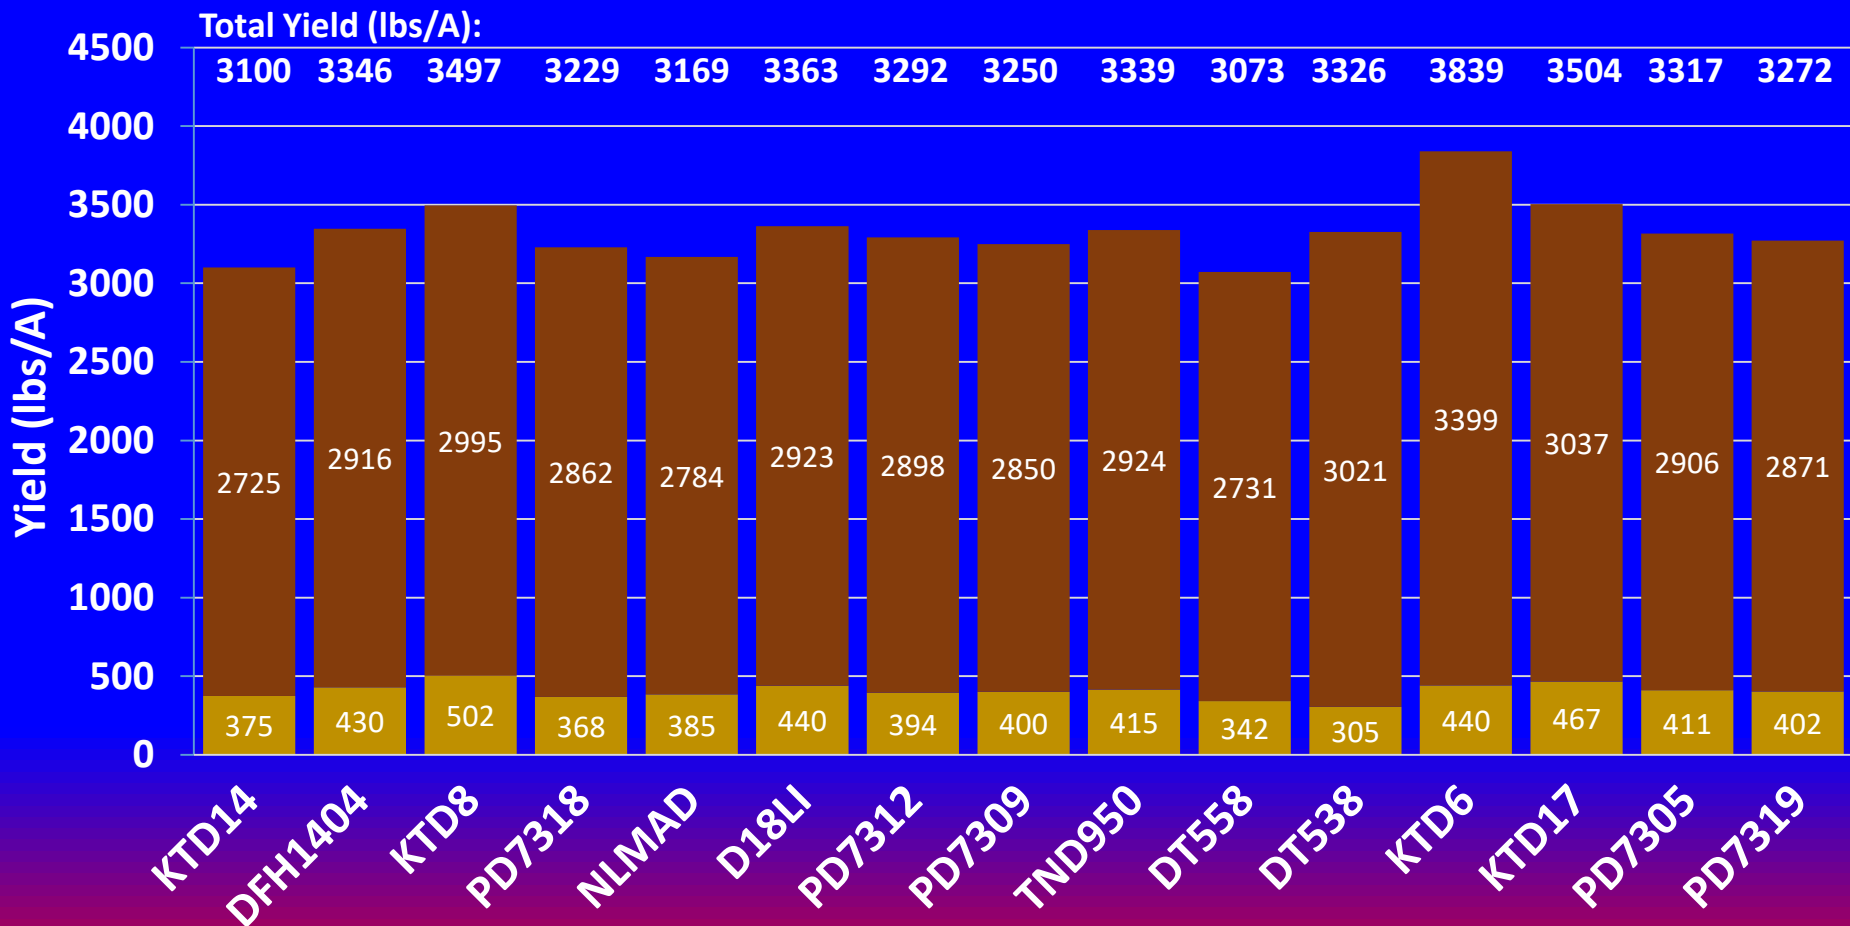

2019 Dark-Fired Commercial Variety Trial

UKREC, Princeton, KY

- Trial set June 3
 - 40" row spacing
 - 32" plant spacing
 - 4900 plants/acre
- Trial harvested September 5
 - 5.5 weeks after topping
- 15 variety entries:
 - KTD14
 - DFH1404 (experimental)
 - KTD8
 - PD7318
 - NL MADOLE
 - D18LI
 - PD7312
 - PD7309
 - TND950
 - DT558
 - DT538
 - KTD6
 - KTD17
 - PD7305
 - PD7319

2019 Dark-Fired Commercial Variety Trial

UKREC, Princeton KY - Yield

LSD_{0.10} = 61 332 353 (total)
■ Lug ■ Leaf

Average Total Yield/A for trial = 3328 lbs/A

2019 Dark-Fired Commercial Variety Trial

UKREC, Princeton KY – Quality Grade Index

Average Quality Grade Index for trial = 66.1