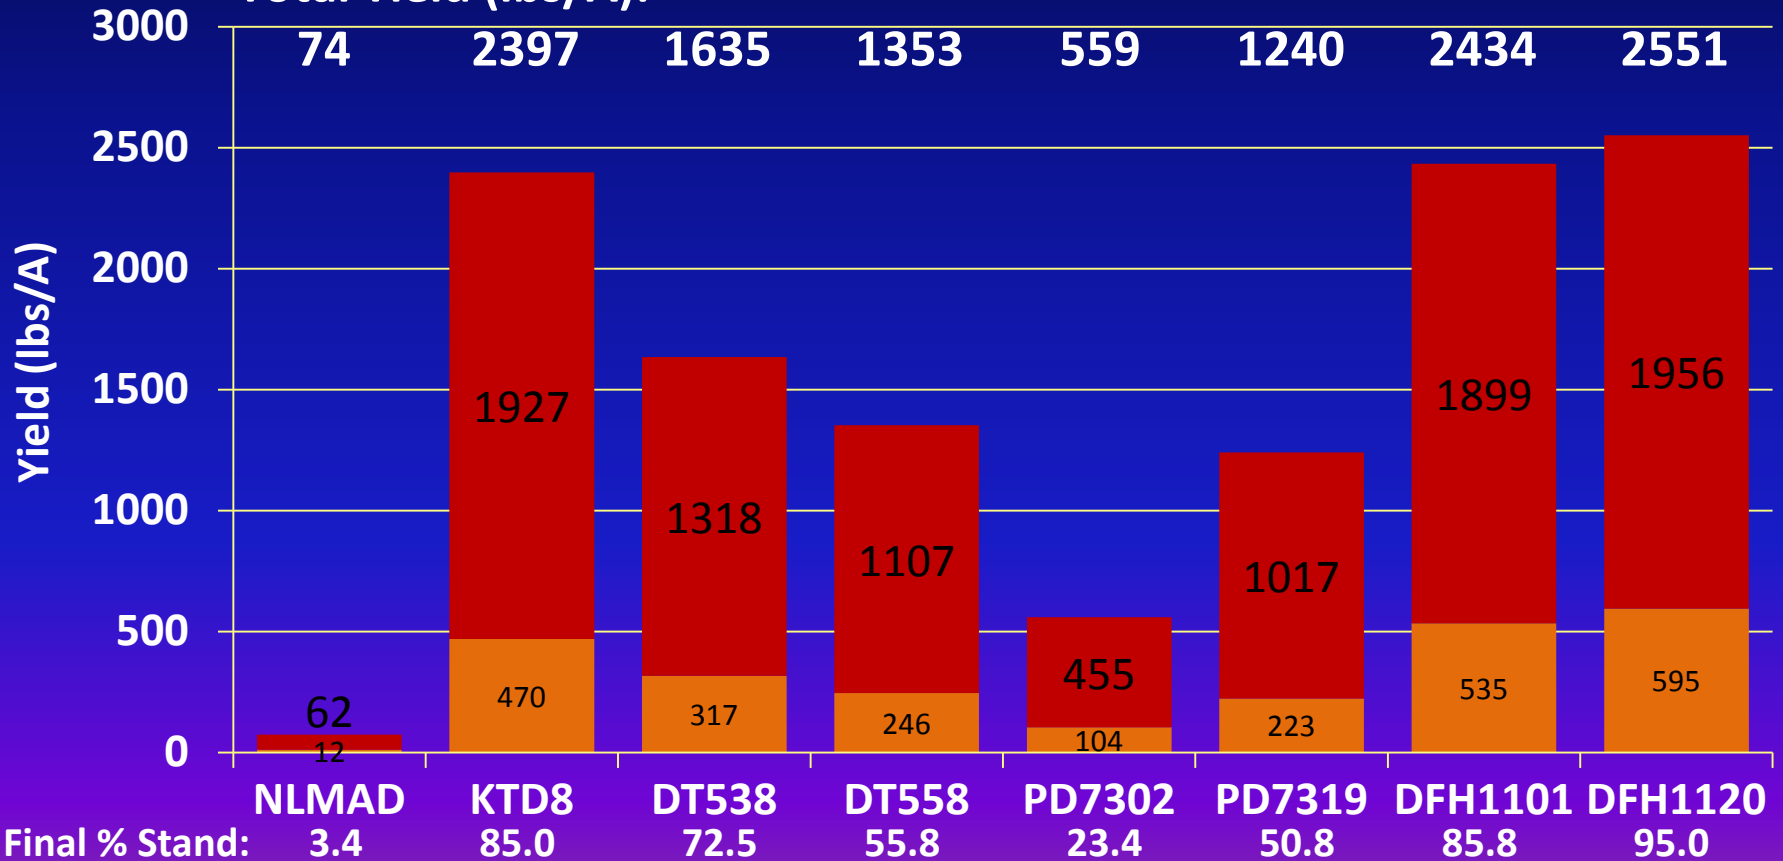

# 2013 Dark-Fired Black Shank Variety Trial

## Kent Boyd Farm – Hopkinsville KY

LSD (0.10) = 156 672 788 (total)

■ Lug ■ Leaf

Total Yield (lbs/A):

LSD(0.10) = 25.0