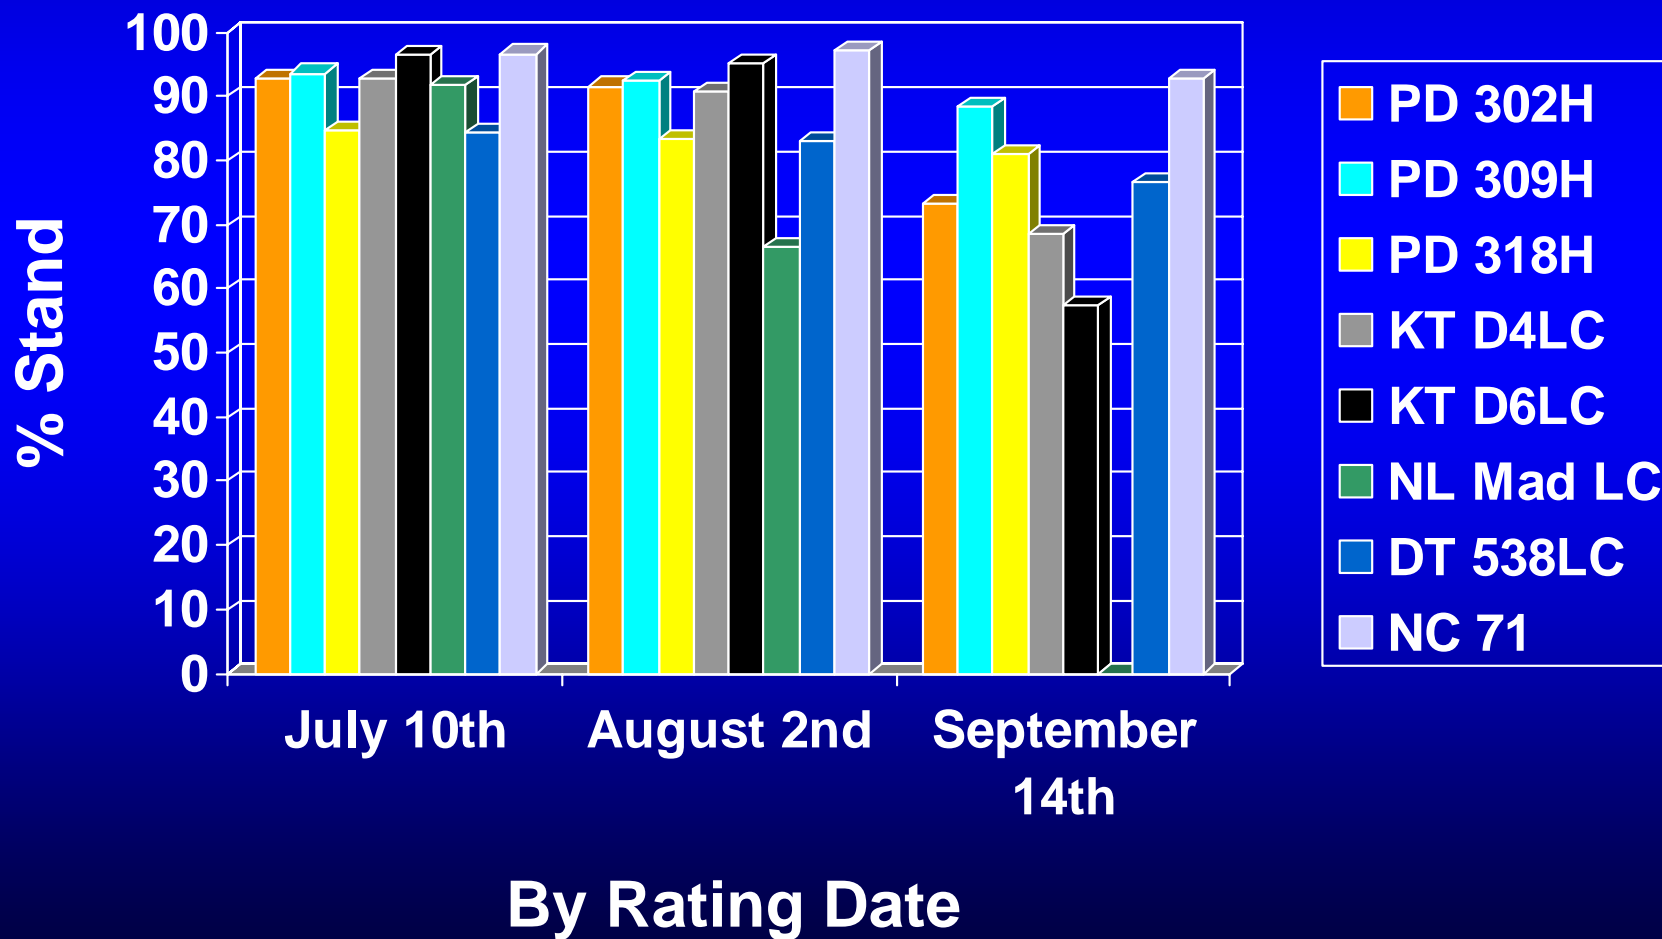

Dark Tobacco Variety Performance

Under Black Shank Pressure

Kent Boyd Farm – Christian Co., KY - 2006

- Varieties:
 - PD 302H
 - PD 309H
 - PD 318H
 - KT D4LC
 - KT D6LC
 - NL Madole LC
 - DT 538LC
 - NC 71 (flue)
 - RCBD with 4 replications
- No Ridomil
- Set June 26
 - 44” rows, 29” plant spacing
 - Approx. 4916 plants/A
- Stand counts taken throughout the season
 - July 10
 - August 2
 - September 14
- Harvested October 23
 - Minimal frost damage

Variety Performance with Black Shank Plant Survival During Season

Kent Boyd Farm – Christian Co., KY - 2006

Variety Performance with Black Shank Plant Survival During Season

Kent Boyd Farm – Christian Co., KY - 2006

LSD_{0.05} =

9

10

11

Variety Performance with Black Shank

Dark-Fired Yield – Kent Boyd Farm, Christian Co., KY 2006

LSD_{0.05} = 92 112 301 418 (total)

■ Lug ■ Second ■ Leaf