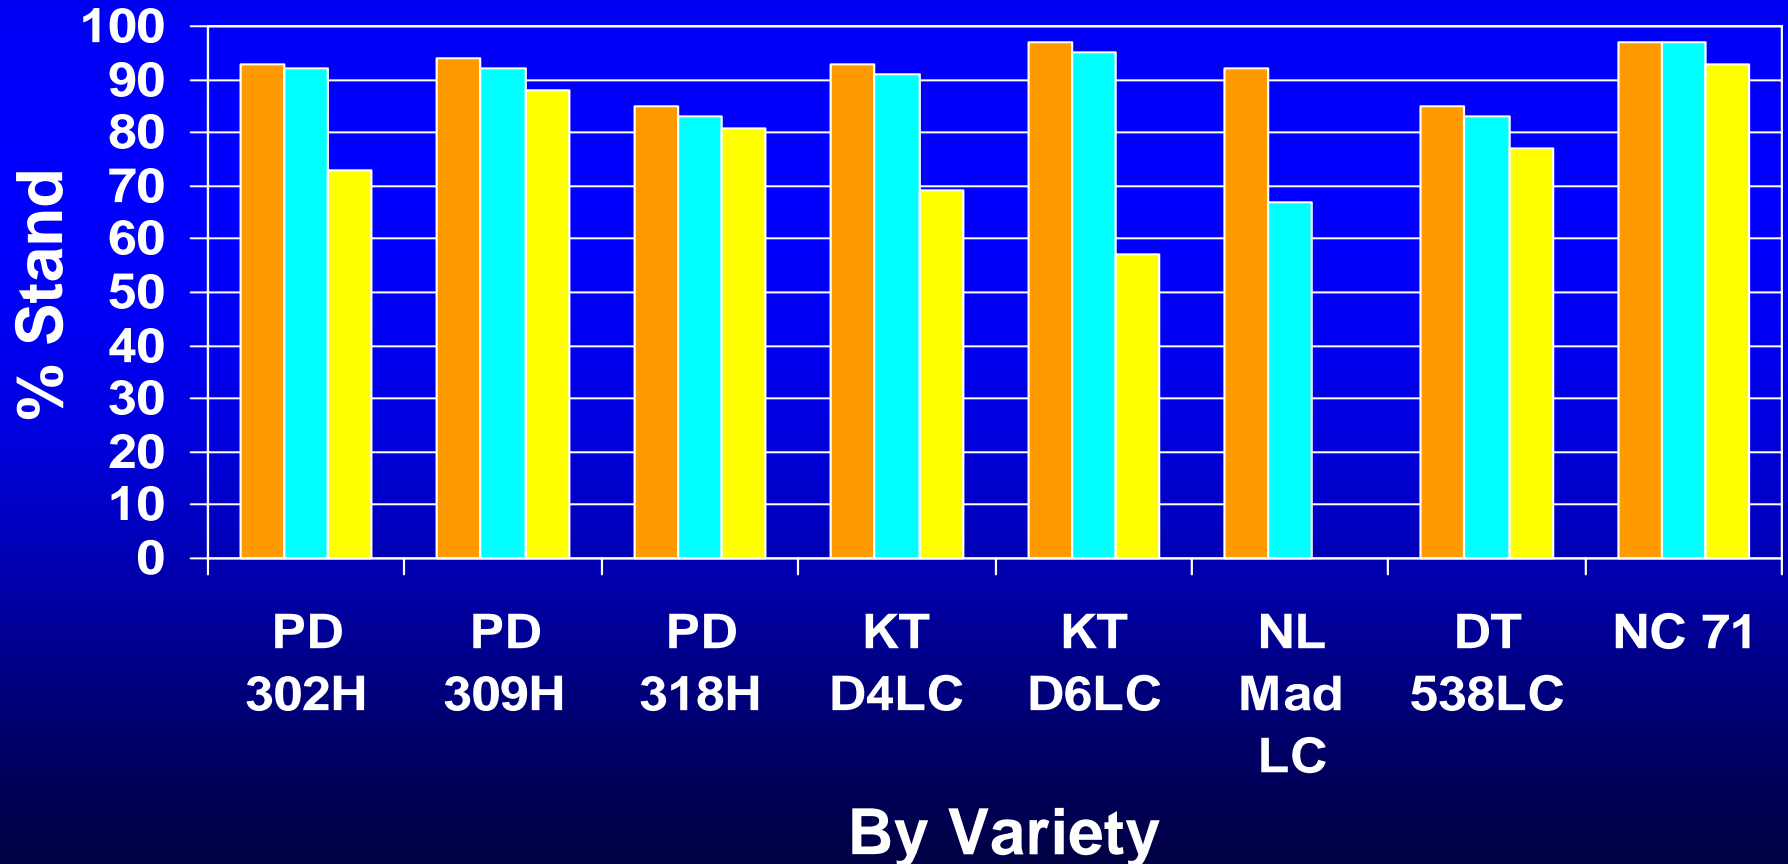

Dark Tobacco Variety Performance

Under Black Shank Pressure

Kent Boyd Farm – Christian Co., KY - 2006

- Varieties:
 - PD 302H
 - PD 309H
 - PD 318H
 - KT D4LC
 - KT D6LC
 - NL Madole LC
 - DT 538LC
 - NC 71 (flue)
 - RCBD with 4 replications
- No Ridomil
- Set June 26
 - 44” rows, 29” plant spacing
 - Approx. 4916 plants/A
- Stand counts taken throughout the season
 - July 10
 - August 2
 - September 14
- Harvested October 23
 - Minimal frost damage

Variety Performance with Black Shank Plant Survival During Season

Kent Boyd Farm – Christian Co., KY - 2006

Variety Performance with Black Shank Plant Survival During Season

Kent Boyd Farm – Christian Co., KY - 2006

LSD_{0.05} =

9

10

11

Variety Performance with Black Shank

Dark-Fired Yield – Kent Boyd Farm, Christian Co., KY 2006

LSD_{0.05} = 92 112 301 418 (total)

■ Lug ■ Second ■ Leaf