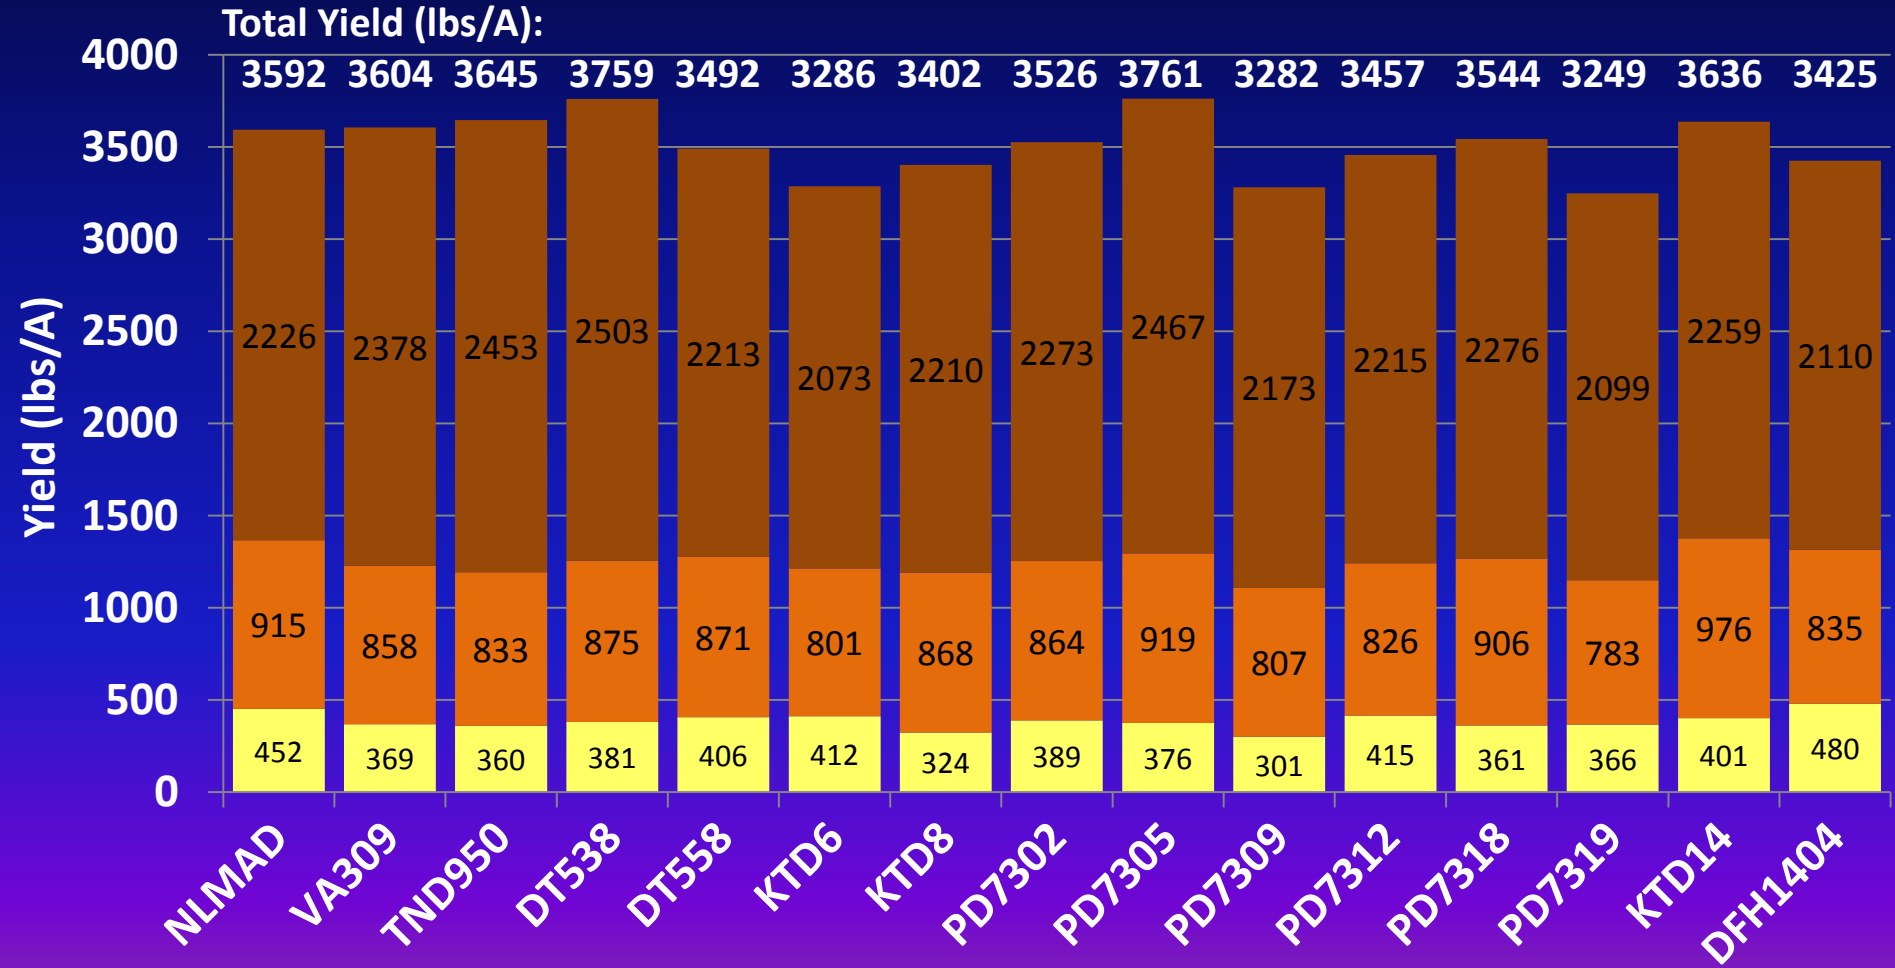

# 2015 Dark-Fired Commercial Variety Trial

## MSU-Murray, KY

- Trial set June 18
  - 40" x 32" = 4900 plants/A
- 2-row plots, 40 ft. long
- 4 replications
- Harvested October 14
- 3 firings
- 15 Variety entries:
  - NL Madole LC
  - VA 309
  - TN D950
  - DT 538LC
  - DT 558LC
  - KT D6LC
  - KT D8LC
  - PD 7302LC
  - PD 7305LC
  - PD 7309LC
  - PD 7312LC
  - PD 7318LC
  - PD 7319LC
  - KT D14LC
  - DFH 1404 (experimental)

## MSU - Yield

LSD (0.10) = 60      101      190      255 (total)  
■ Lug    ■ Second    ■ Leaf

Average total yield for trial = 3511 lbs/A