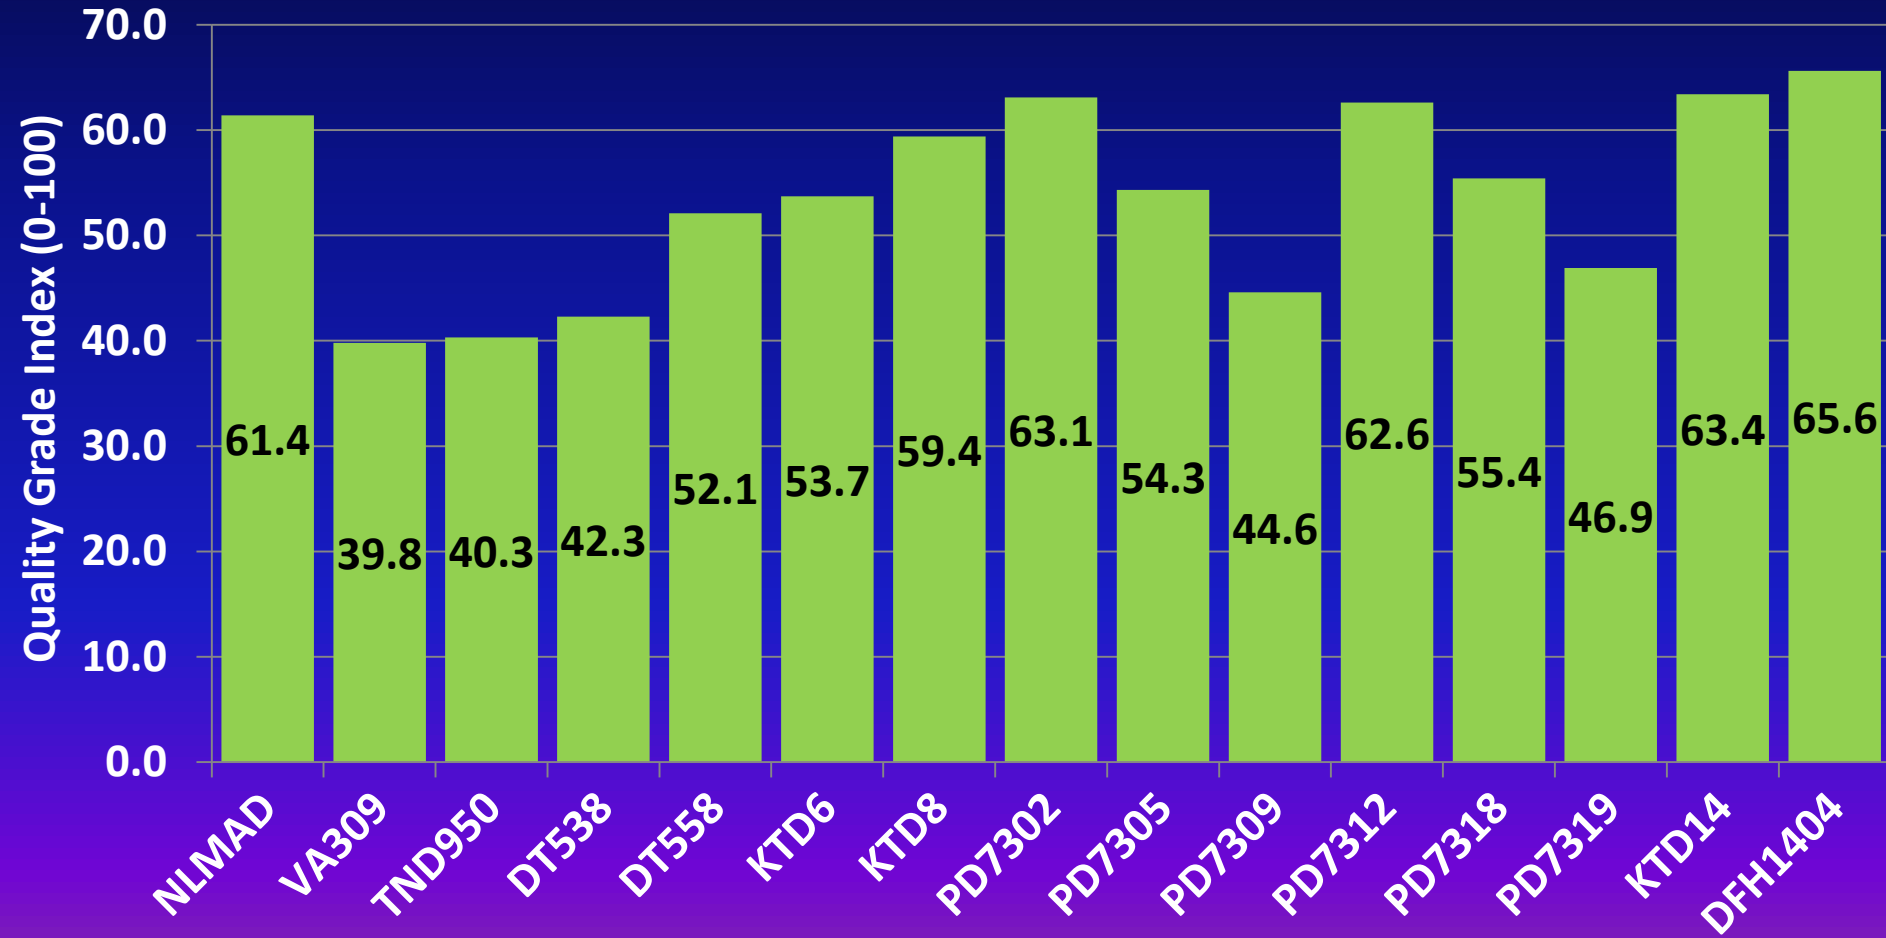

2015 Dark-Fired Commercial Variety Trial

MSU– Quality Grade Index

LSD (0.10) = 16.3

■ Quality Grade Index

Average grade index for trial = 53.7