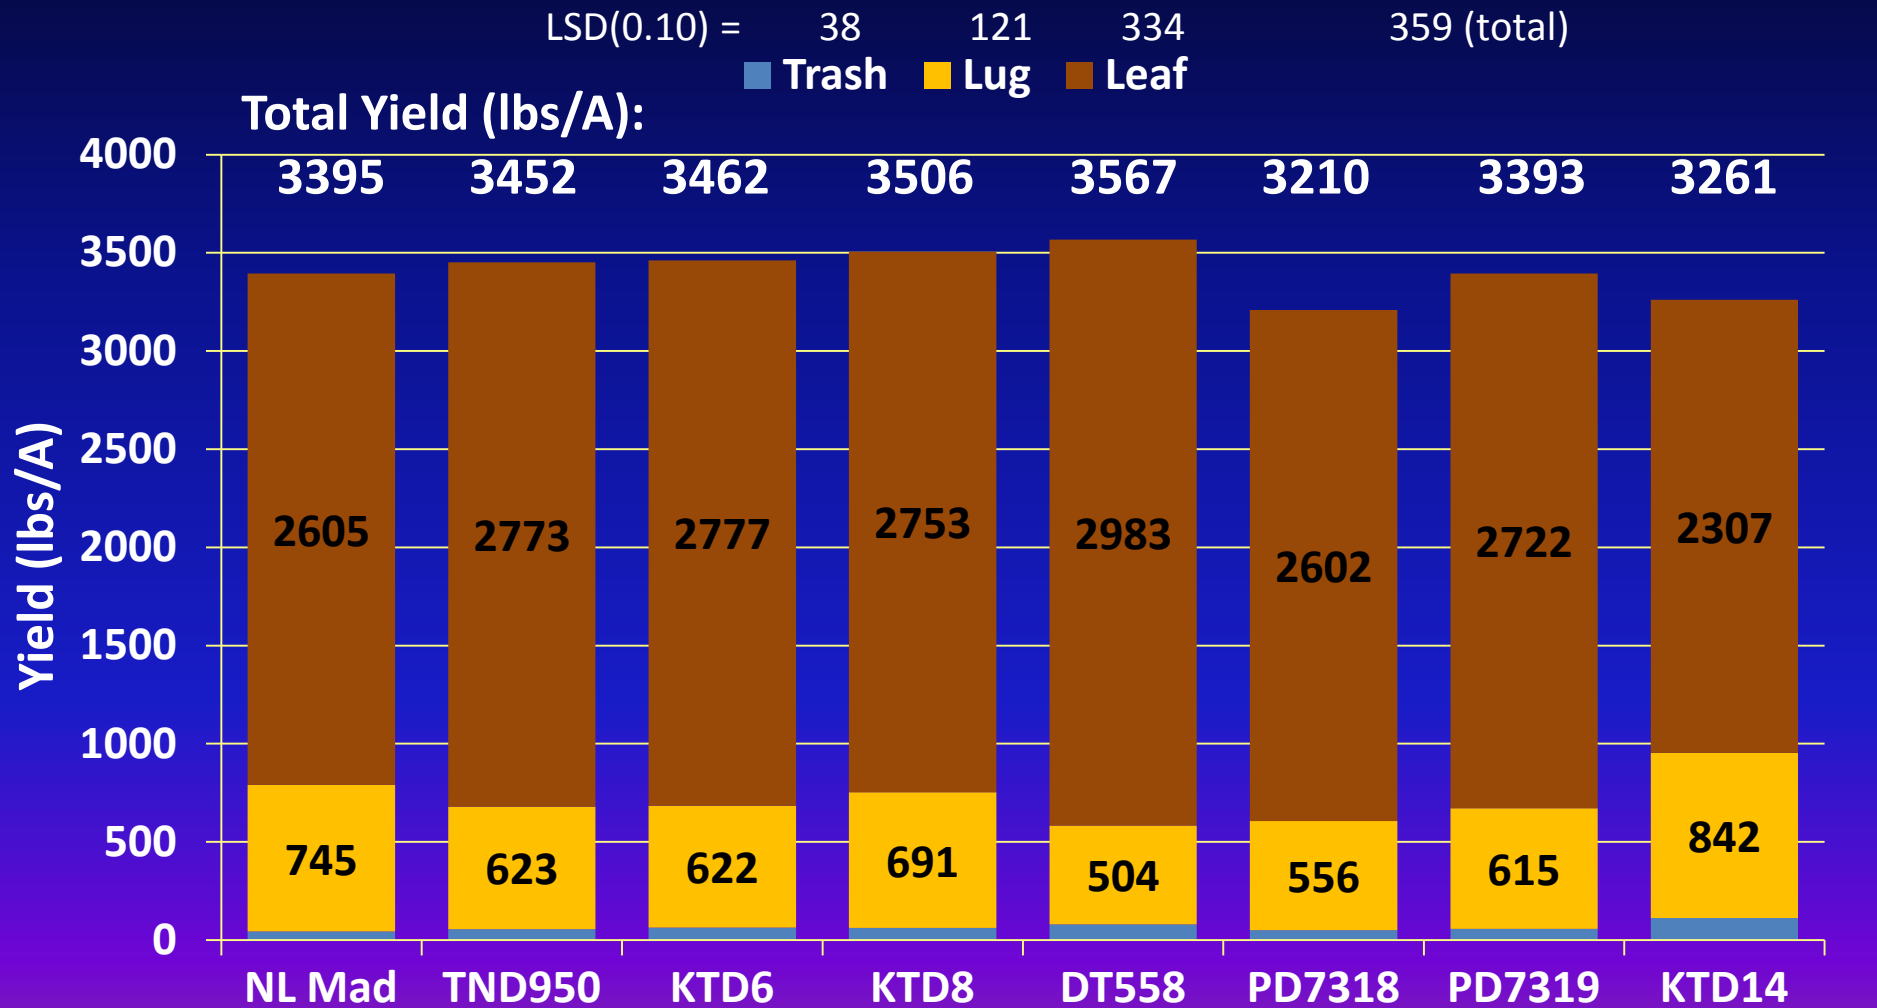

2015 On-Farm Dark-Fired Variety Trials

Jason Barnett Farm – Cheatham Co. TN

- Trial set June 12
- 40" x 35" = 4481 plants/A
- 8 Varieties tested
- Plots 2 rows, 50 ft. long
- 3 replications
- Harvested September 15
- Fire-cured

Var	Variety
1	Narrowleaf Madole
2	TN D950
3	KT D6
4	KT D8
5	DT 558
6	PD 7318
7	PD 7319
8	KT D14

2015 On-Farm Dark-Fired Variety Trials

Jason Barnett Farm – Cheatham Co. TN - Yield

Average total yield/A for trial = 3406 lbs/A