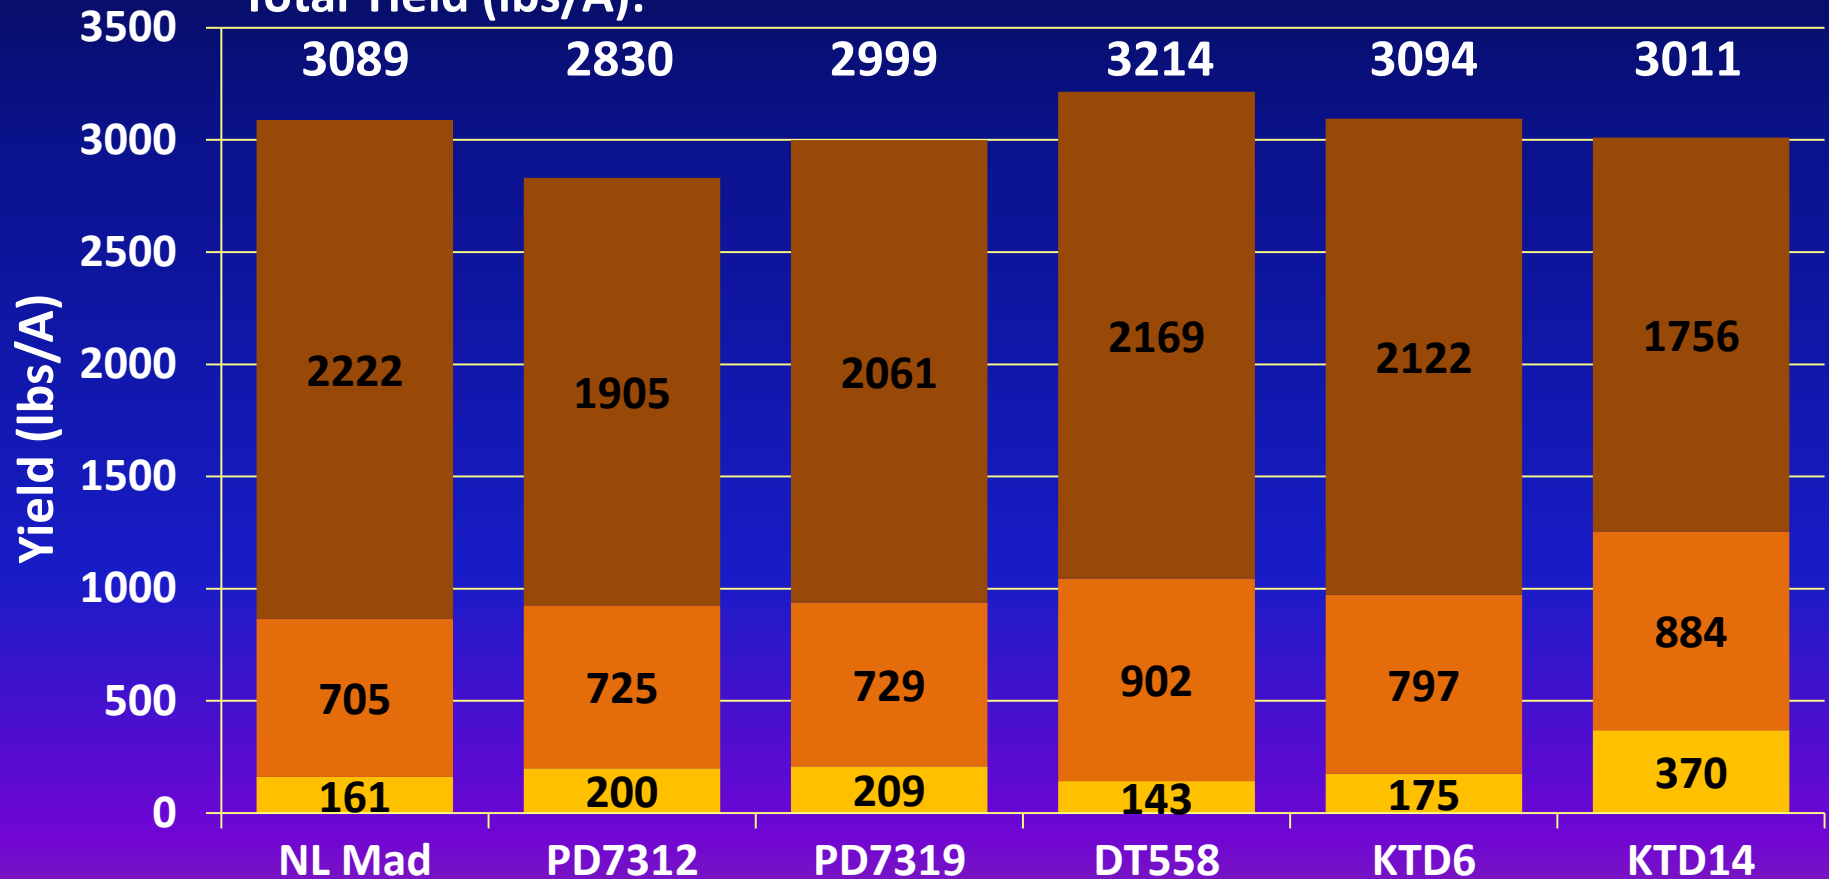

2016 On-Farm Dark-Fired Variety Trials

Jason Barnett Farm – Cheatham Co. TN

- Trial set early June
- 40" x 35" = 4481 plants/A
- 6 Varieties tested
- Plots 2 rows, 50 ft. long
- 3 replications
- Wet season in 2016
- Harvested late September
- Fire-cured

Var	Variety
1	Narrowleaf Madole
2	PD 7312
3	PD 7319
4	DT 558
5	KT D6
6	KT D14

2016 On-Farm Dark-Fired Variety Trials

Jason Barnett Farm – Cheatham Co. TN - Yield

LSD(0.10) = 83 212 258 271 (total)

■ Trash ■ Lug ■ Leaf

Total Yield (lbs/A):

Average total yield/A for trial = 3039 lbs/A