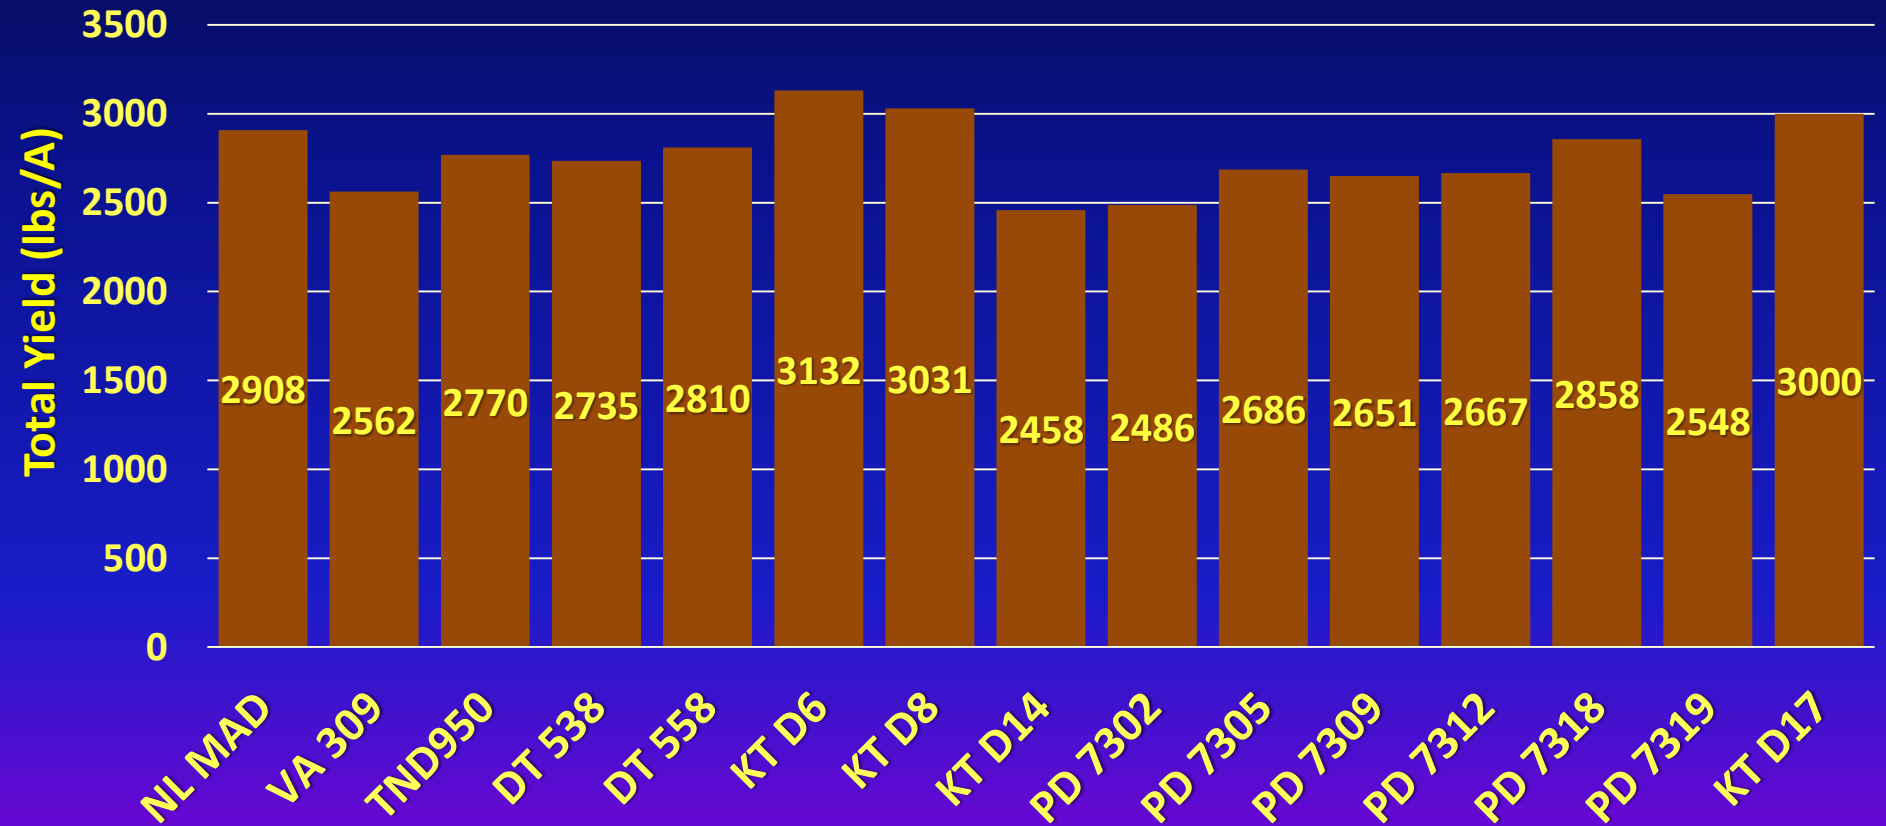

2017 Dark-Fired Commercial Variety Trial

HRREC – Springfield TN – Total Yield

LSD_{0.10} = 269
■ Total Yield

Average total yield = 2754 lbs/A

2017 Dark-Fired Commercial Variety Trial HRREC – Springfield TN – Quality Grade Index

LSD_{0.10} = 5.3
■ Quality Grade Index

Average Quality Grade Index = 63.2