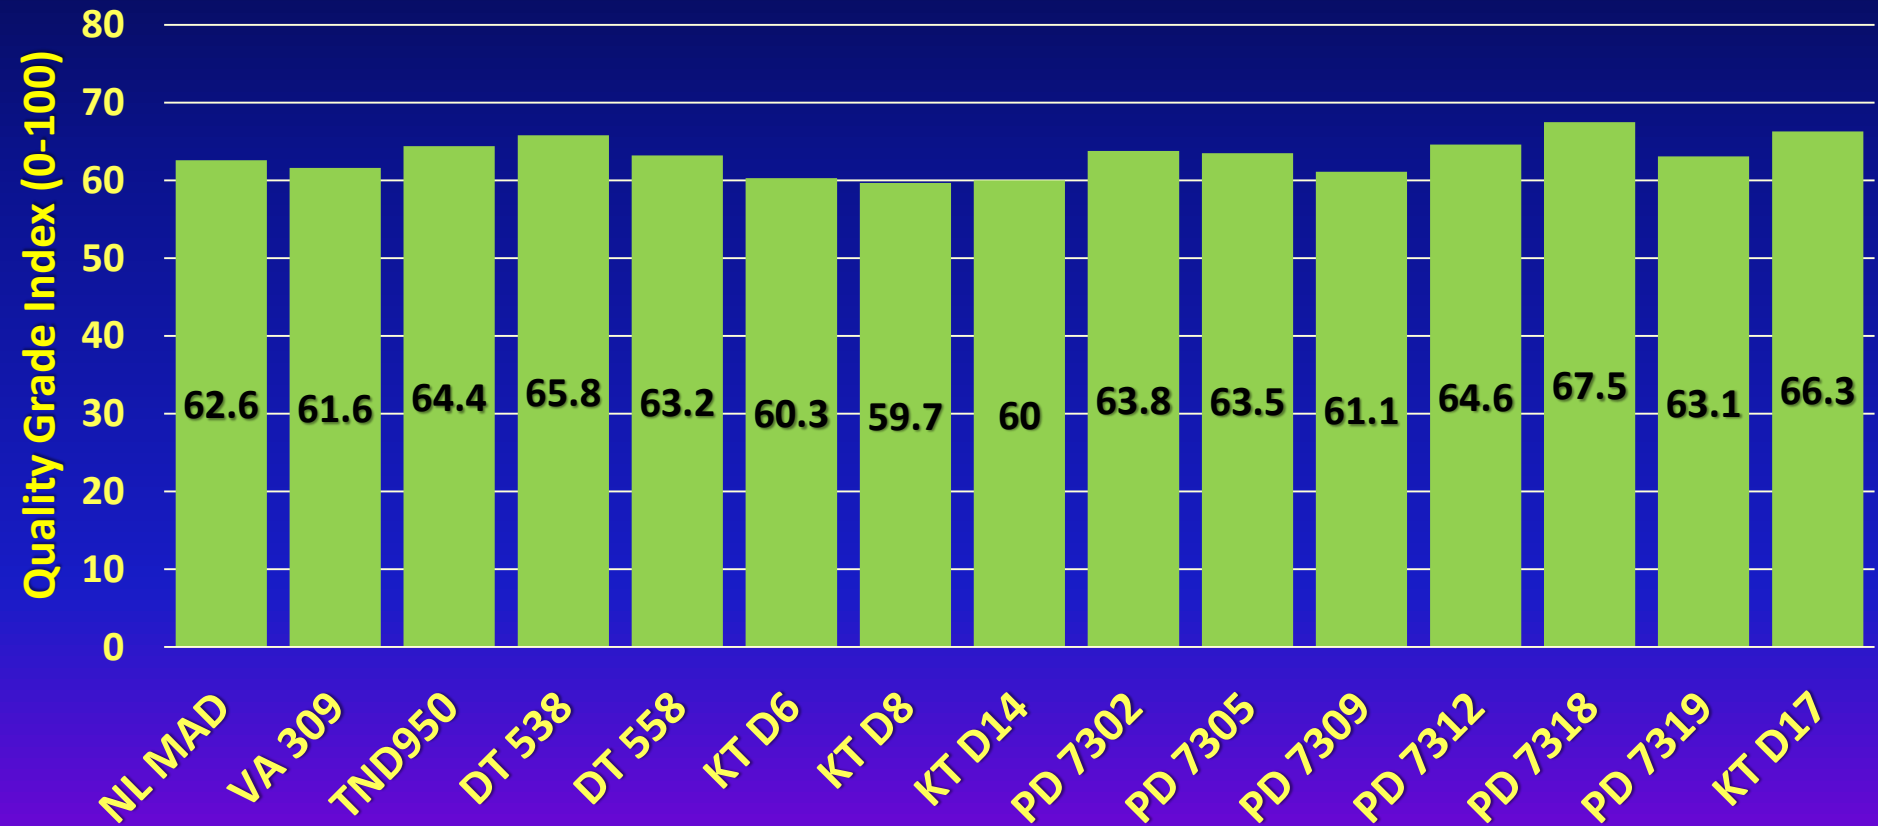

2017 Dark-Fired Commercial Variety Trial

HRREC – Springfield TN – Total Yield

LSD_{0.10} = 269
■ Total Yield

Average total yield = 2754 lbs/A

2017 Dark-Fired Commercial Variety Trial HRREC – Springfield TN – Quality Grade Index

LSD_{0.10} = 5.3
■ Quality Grade Index

Average Quality Grade Index = 63.2