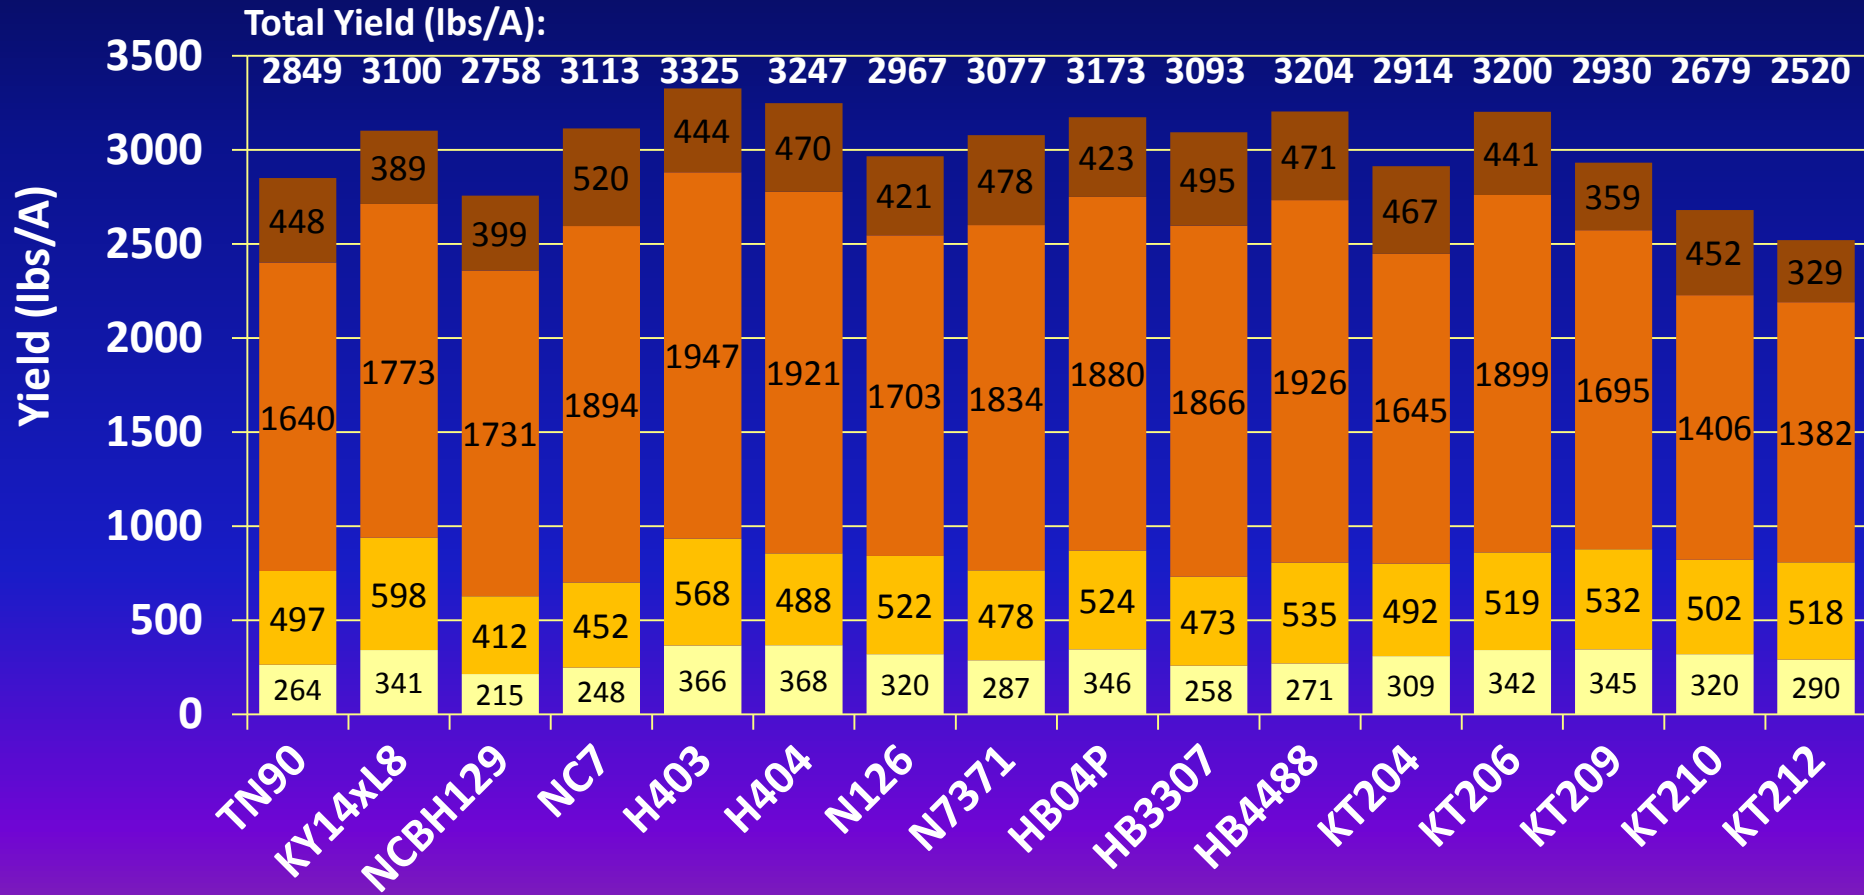

2015 Burley Commercial Variety Trial

UKREC – Princeton KY

- Trial transplanted June 3
 - 40” rows, 25” plant spacing
 - 6273 plants/acre
- Standard burley practices
- Harvested September 9
- 16 varieties tested:
 - TN90
 - KY14xL8
 - NCBH129
 - NC 7
 - H403
 - H404
 - N126
 - N7371
 - HB04P
 - HB3307
 - HB4488
 - KT204
 - KT206
 - KT209
 - KT210
 - KT212

2015 Burley Commercial Variety Trial

UKREC – Princeton KY - Yield

LSD(0.10) = 66 87 292 62 329 (total)

Flyings
 Cutters
 Leaf
 Tips

Average total yield/A for trial = 3016

2015 Burley Commercial Variety Trial UKREC – Princeton KY - Yield

LSD(0.10) = 10.5
■ Quality Grade Index

Average quality grade index for trial = 62.8