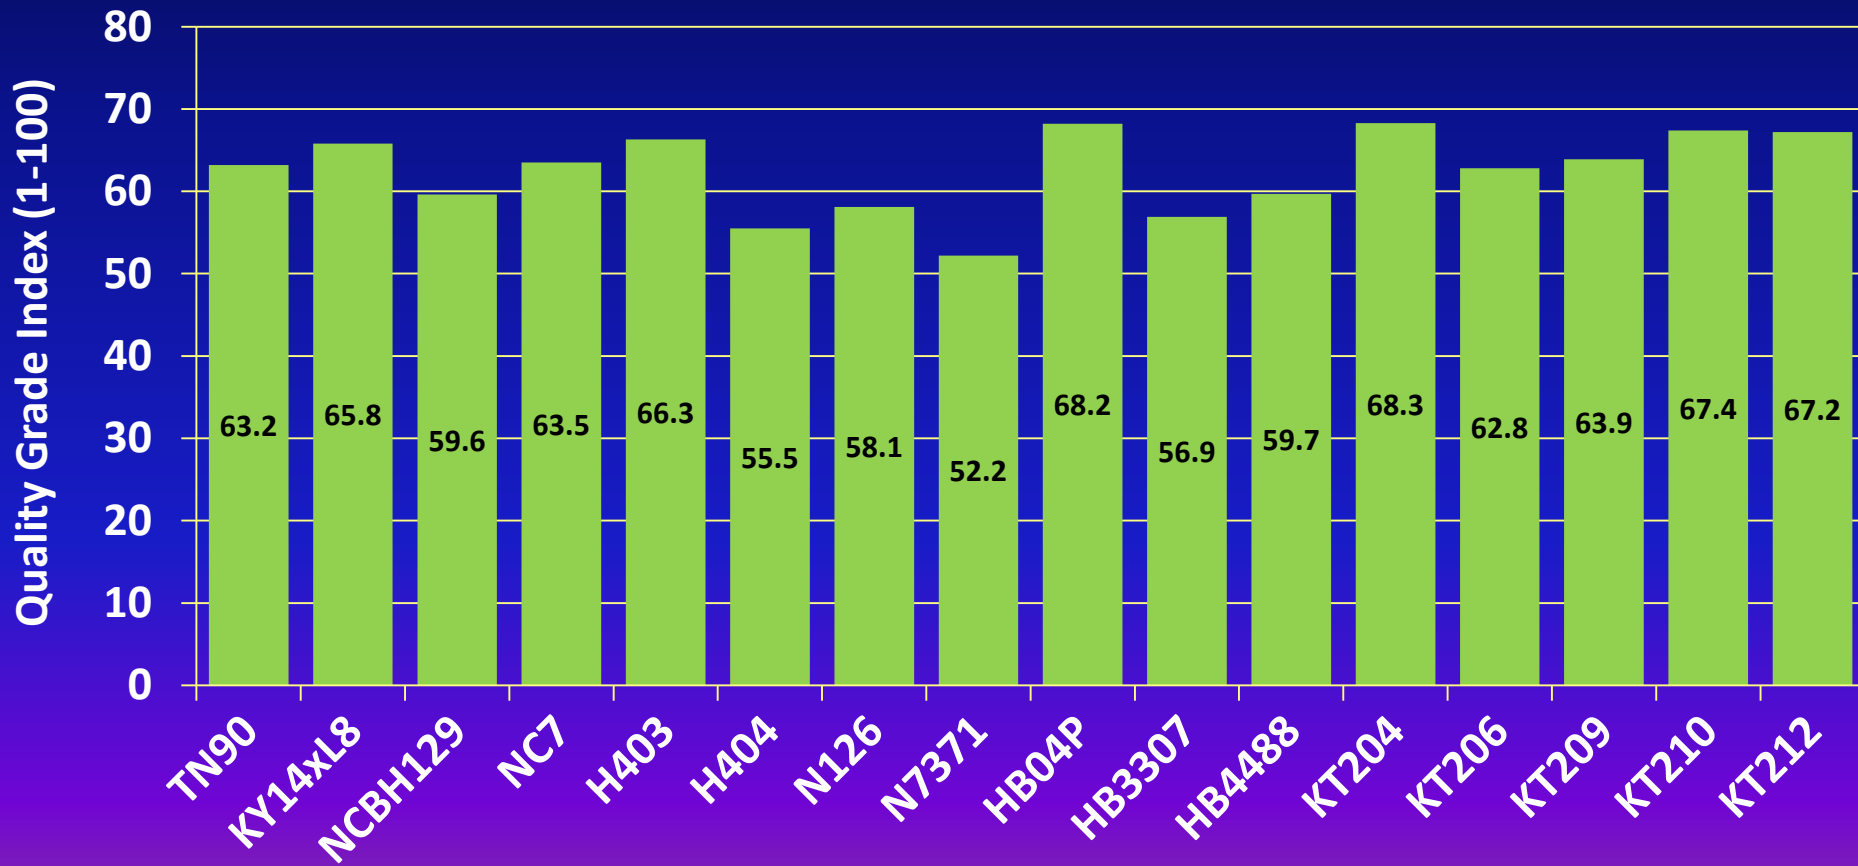

2015 Burley Commercial Variety Trial

UKREC – Princeton KY

- Trial transplanted June 3
 - 40” rows, 25” plant spacing
 - 6273 plants/acre
- Standard burley practices
- Harvested September 9
- 16 varieties tested:
 - TN90
 - KY14xL8
 - NCBH129
 - NC 7
 - H403
 - H404
 - N126
 - N7371
 - HB04P
 - HB3307
 - HB4488
 - KT204
 - KT206
 - KT209
 - KT210
 - KT212

2015 Burley Commercial Variety Trial

UKREC – Princeton KY - Yield

LSD(0.10) = 66 87 292 62 329 (total)

Flyings
 Cutters
 Leaf
 Tips

Average total yield/A for trial = 3016

2015 Burley Commercial Variety Trial UKREC – Princeton KY - Yield

LSD(0.10) = 10.5
■ Quality Grade Index

Average quality grade index for trial = 62.8