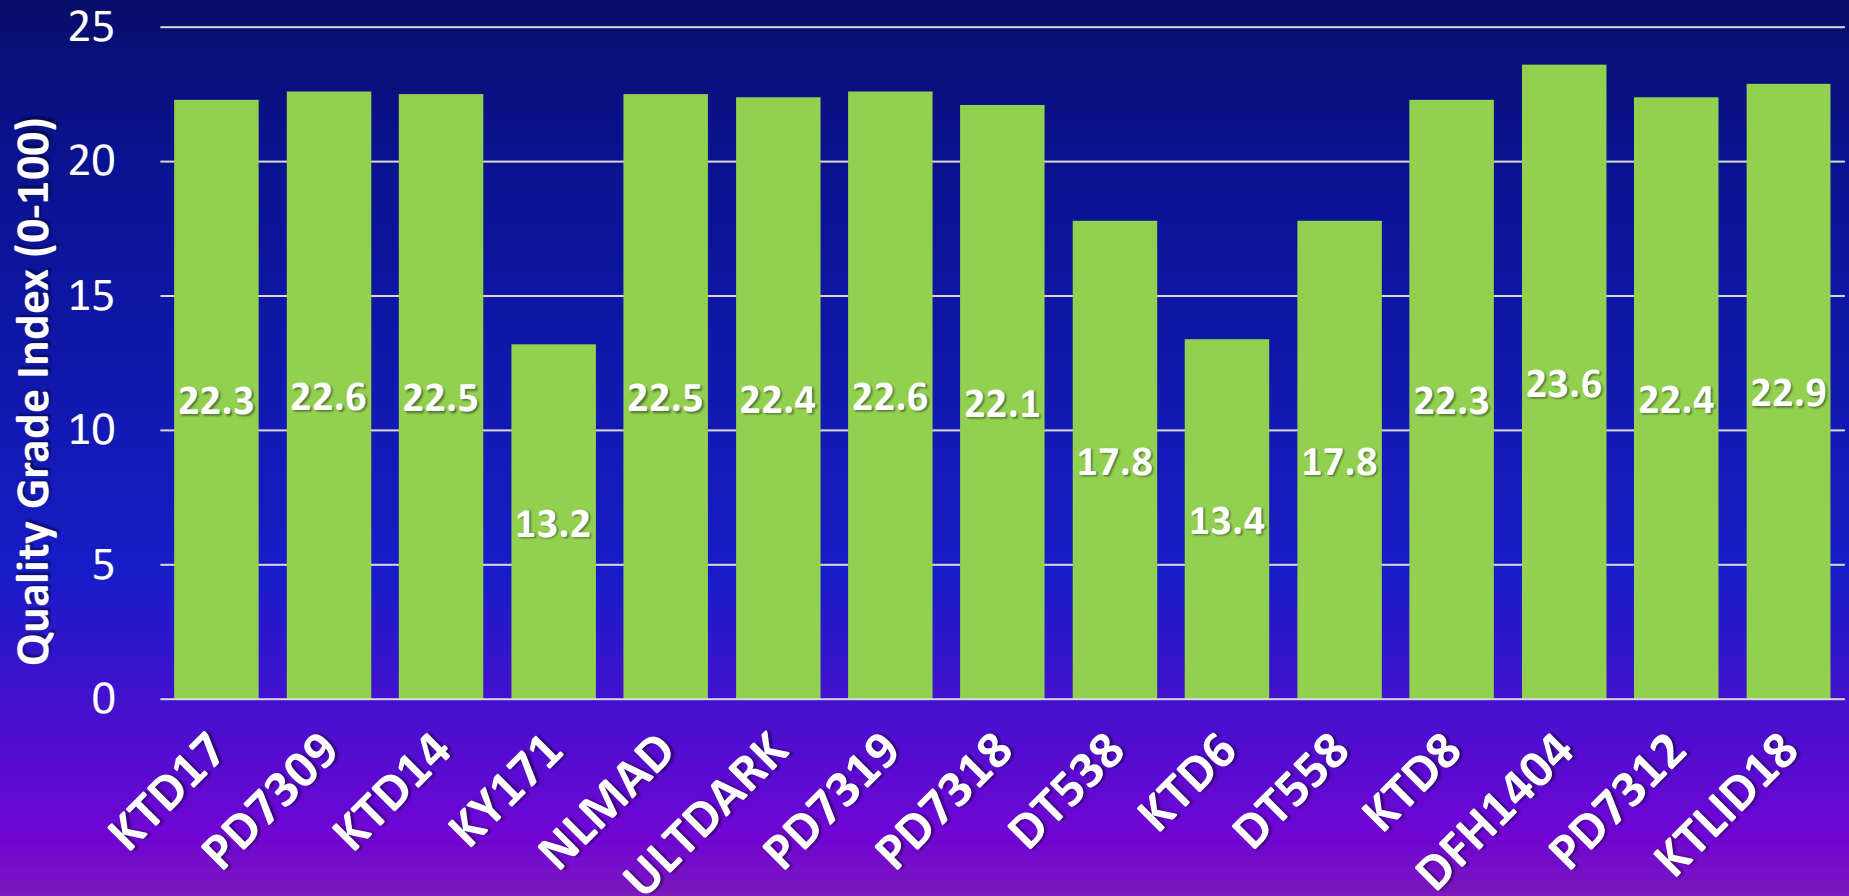

2021 Dark Air-Cured Commercial Variety Trial

UKREC, Princeton KY – Dark Air-Cured Yield

LSD_{0.10} = 72 329 333 (TOTAL)

■ Lug ■ Leaf

Total Yield (lbs/A):

3236 2729 2853 2638 2414 3107 2609 2849 2444 2854 2552 3318 2518 2887 3179

Average Total Yield/A: 2816 lbs/A

2021 Dark Air-Cured Commercial Variety Trial

UKREC, Princeton KY – Dark Air-Cured Quality Grade Index

LSD_{0.10} = 6.3
■ Quality Grade Index

Average Quality Grade Index = 20.6