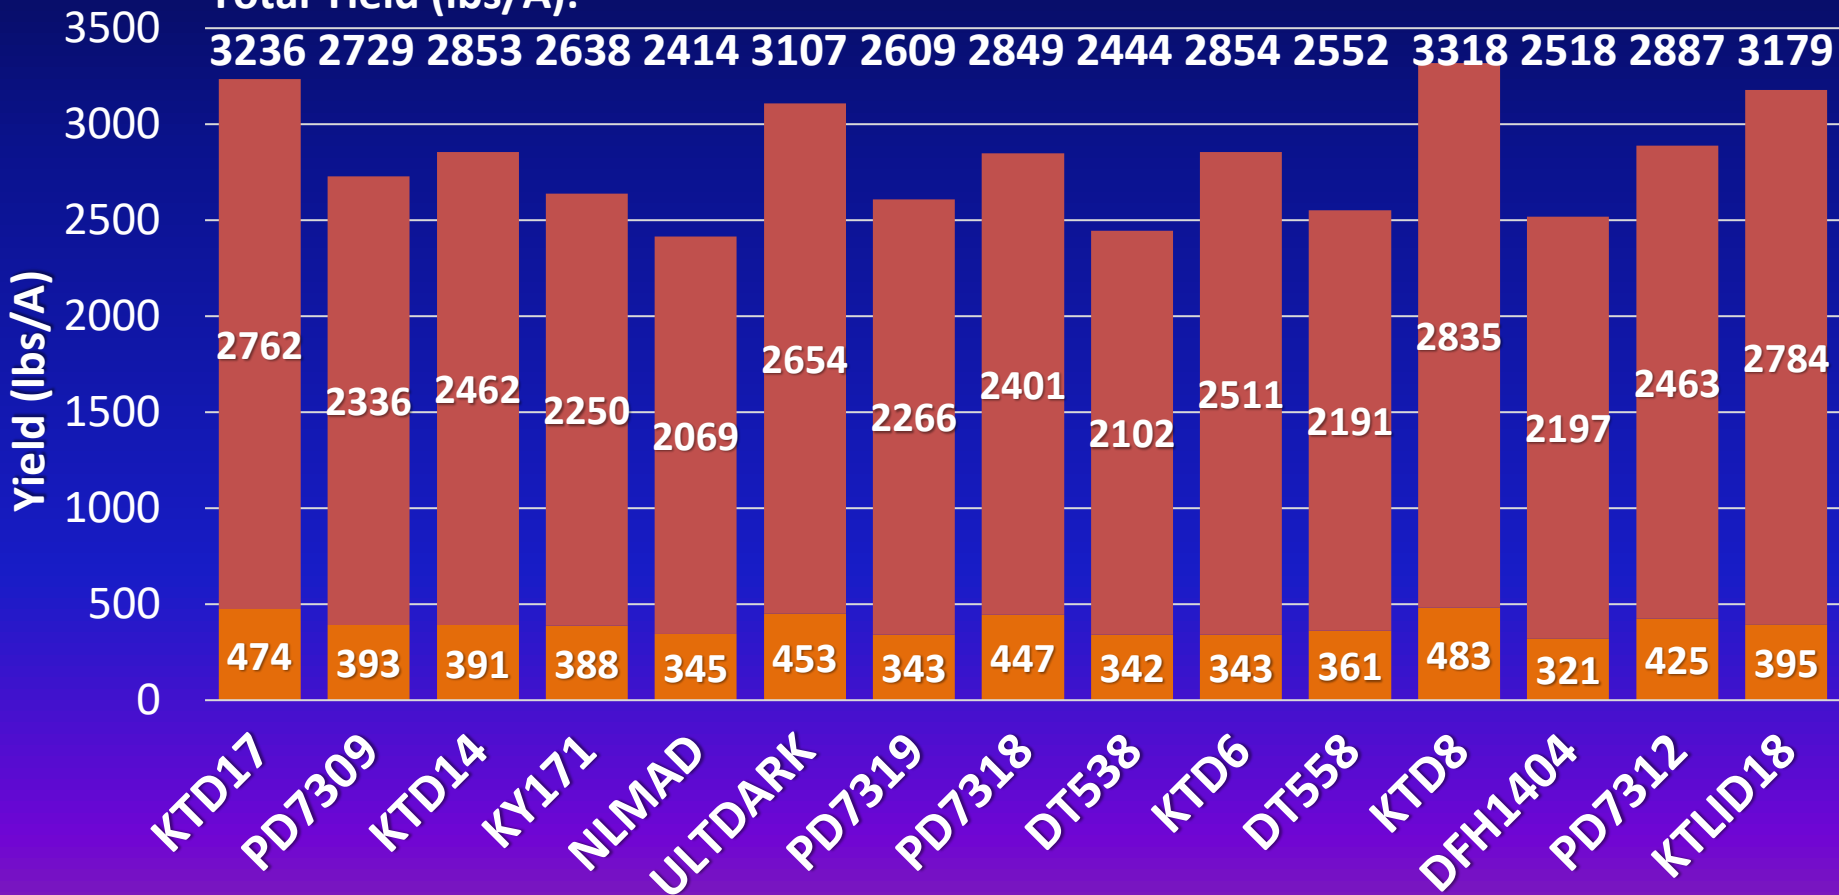

2021 Dark Air-Cured Commercial Variety Trial

UKREC, Princeton KY – Dark Air-Cured Yield

LSD_{0.10} = 72 329 333 (TOTAL)

■ Lug ■ Leaf

Total Yield (lbs/A):

3236 2729 2853 2638 2414 3107 2609 2849 2444 2854 2552 3318 2518 2887 3179

Average Total Yield/A: 2816 lbs/A

2021 Dark Air-Cured Commercial Variety Trial

UKREC, Princeton KY – Dark Air-Cured Quality Grade Index

LSD_{0.10} = 6.3
■ Quality Grade Index

Average Quality Grade Index = 20.6