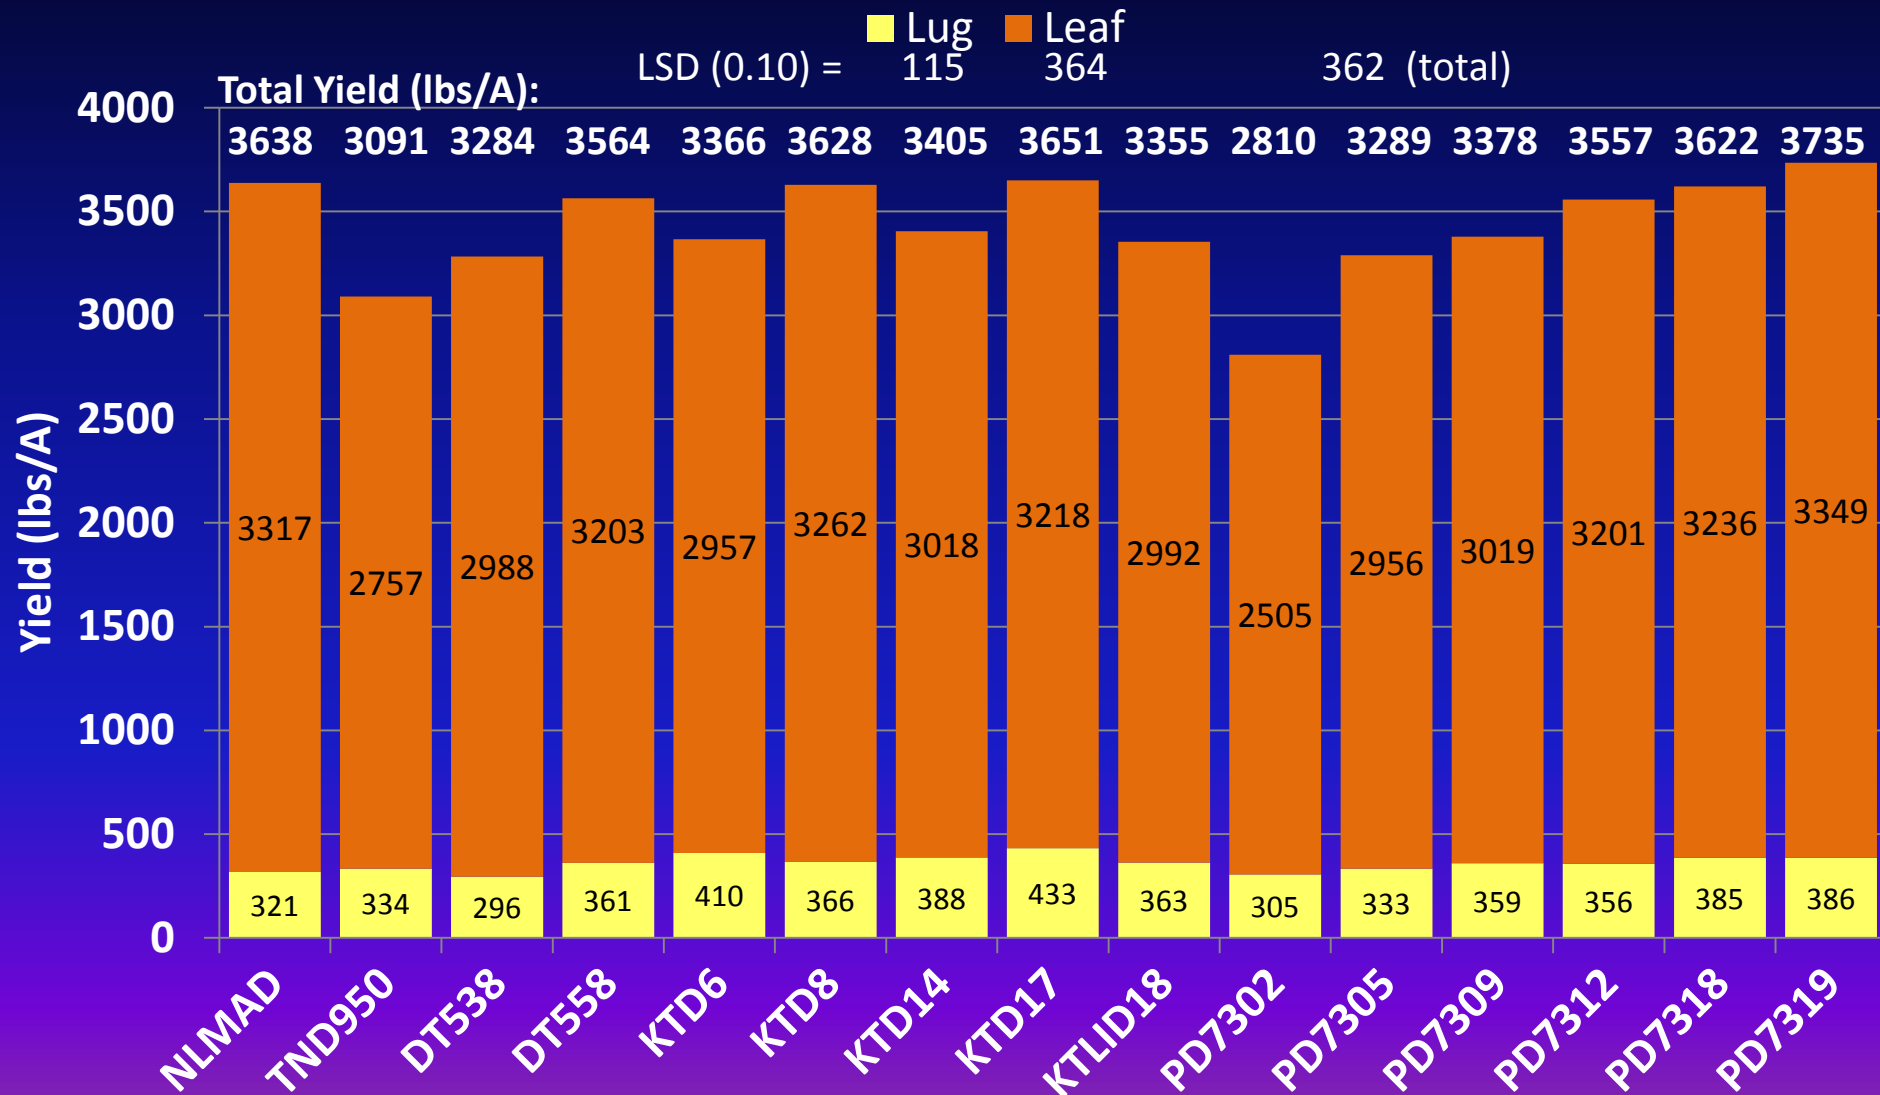

# 2018 Dark-Fired Commercial Variety Trial

## Murray - Yield

Average total yield for trial = 3425lbs/A

## Murray – Quality Grade Index

LSD (0.10) = 12.7  
■ Quality Grade Index

Average grade index for trial = 65.2