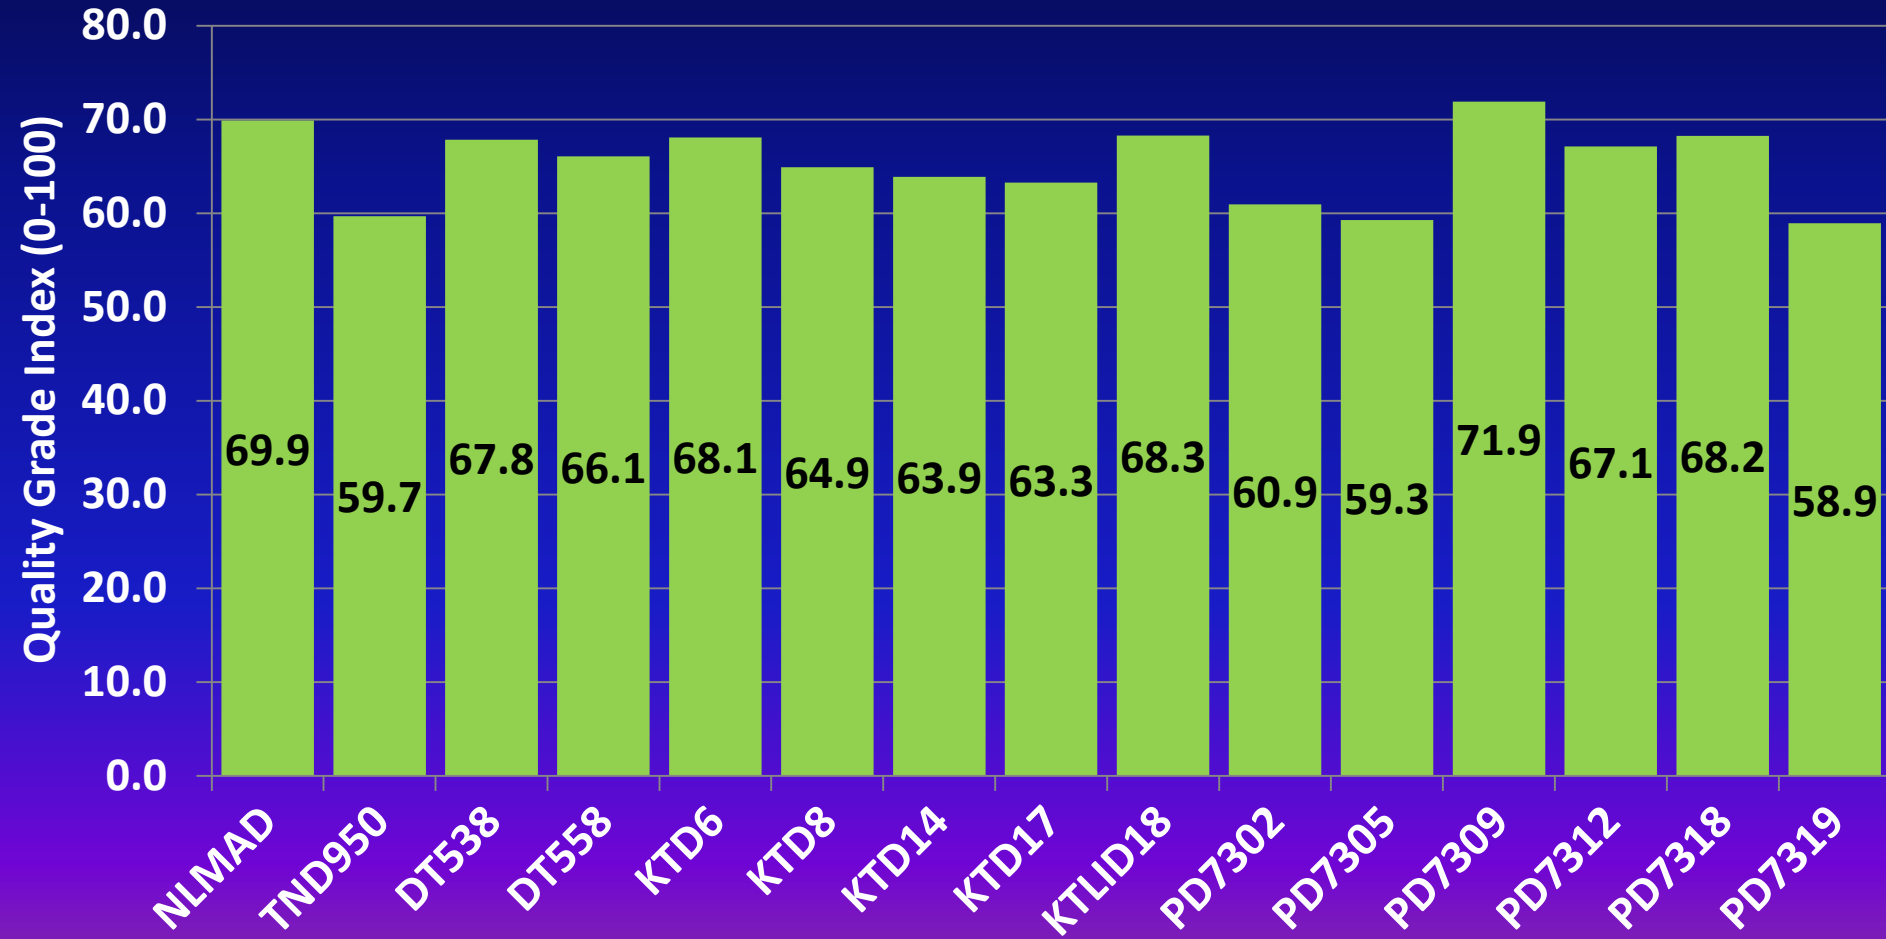

# 2018 Dark-Fired Commercial Variety Trial

## Murray - Yield

Average total yield for trial = 3425lbs/A

## Murray – Quality Grade Index

LSD (0.10) = 12.7  
■ Quality Grade Index

Average grade index for trial = 65.2