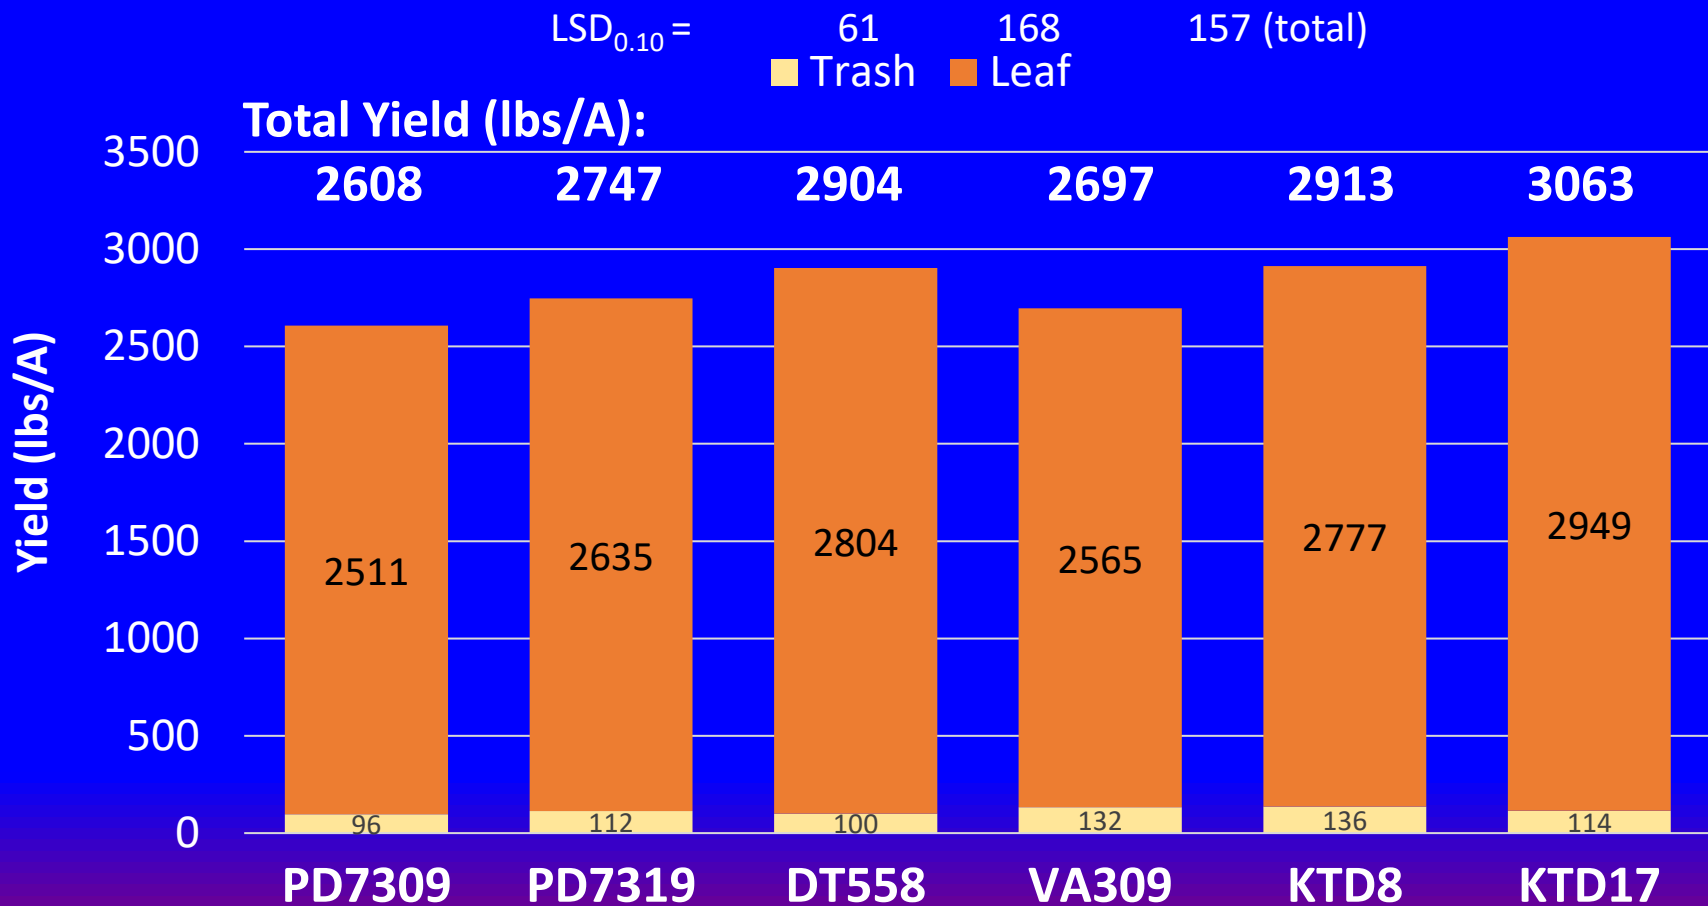

# 2020 Dark Fire-Cured On-Farm Variety Trial Cheatham Co. - Joey Knight Farm – Joelton TN

- Trial set mid June
  - 40" row spacing x 34" plant spacing = 4612 plants/acre
- Trial harvested mid-September
- Trial stripped December 8
- Plots 2 rows, 50 ft. long, 3 replications of 5 varieties:
  - PD7309
  - PD7319
  - DT558
  - VA309
  - KTD8
  - KTD17

# 2020 Dark Fire-Cured On-Farm Variety Trial

## Cheatham Co. - Joey Knight Farm – Joelton TN

Average total yield/acre for trial = 2822 lbs/A