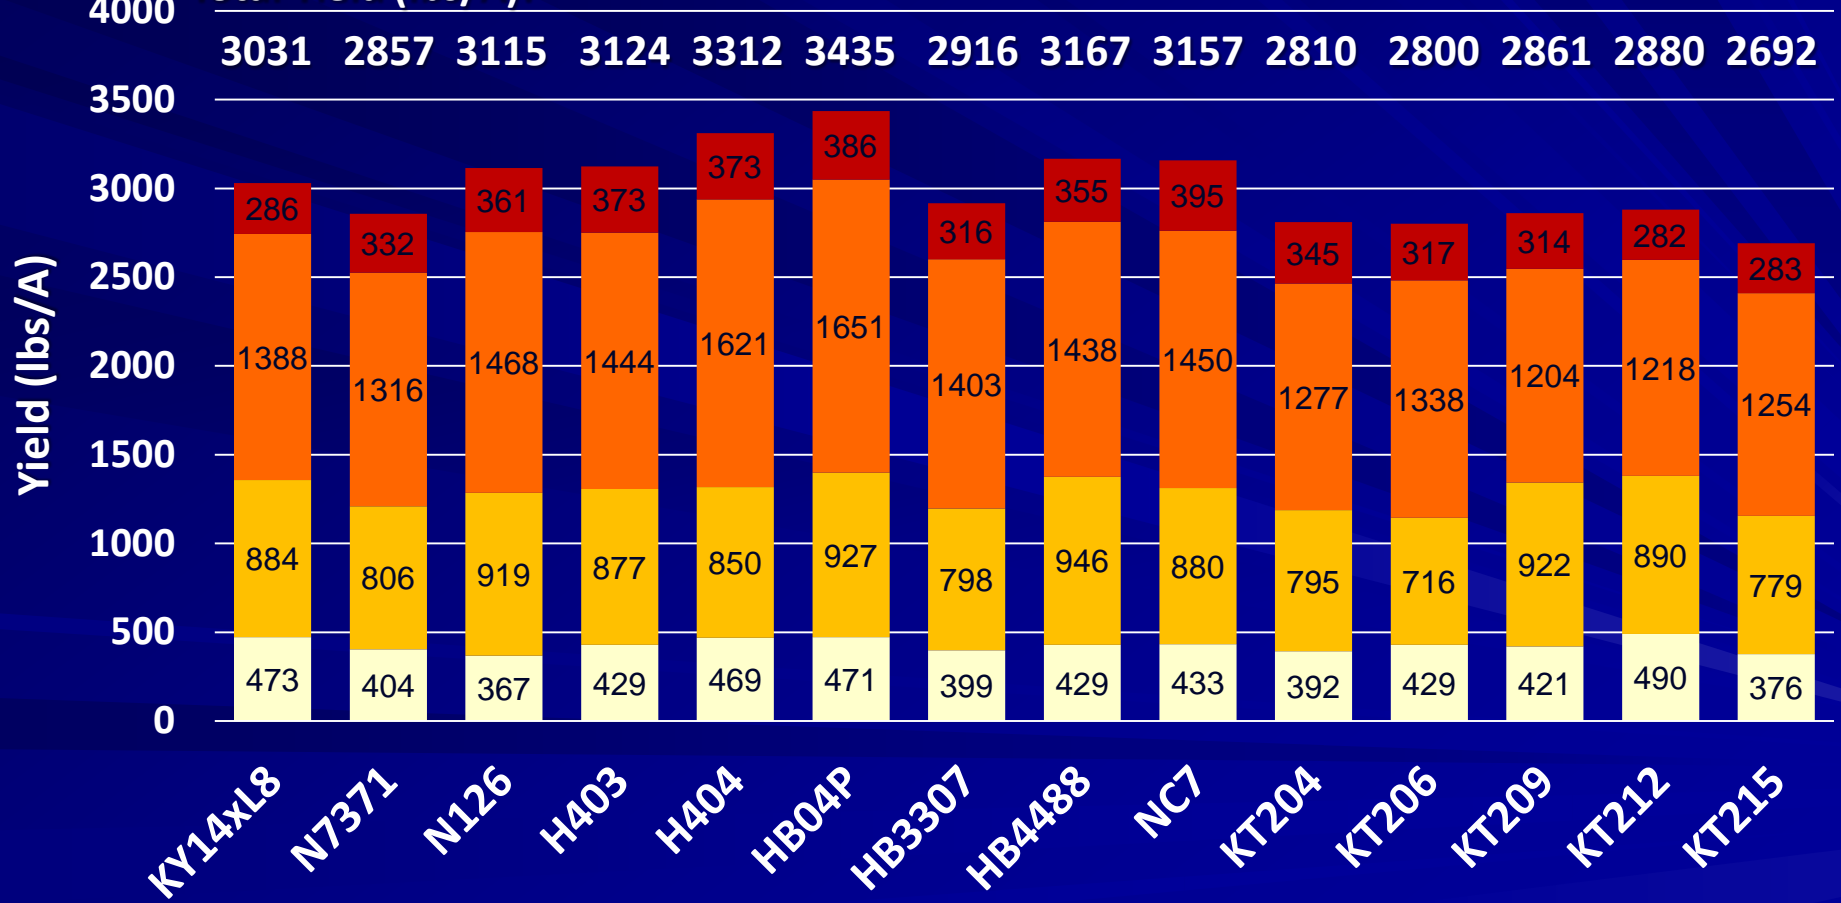

2017 Burley Variety Trial

UKREC – Princeton KY

LSD_{0.10} = 47 118 124 40 161 (total)

■ Flyings ■ Cutters ■ Leaf ■ Tips

Total Yield (lbs/A):

Average Total Yield/A for trial: 3011

2017 Burley Variety Trial

UKREC – Princeton KY

LSD_{0.10} = 5
■ Quality Grade Index

Average Total Yield/A for trial: 66.7