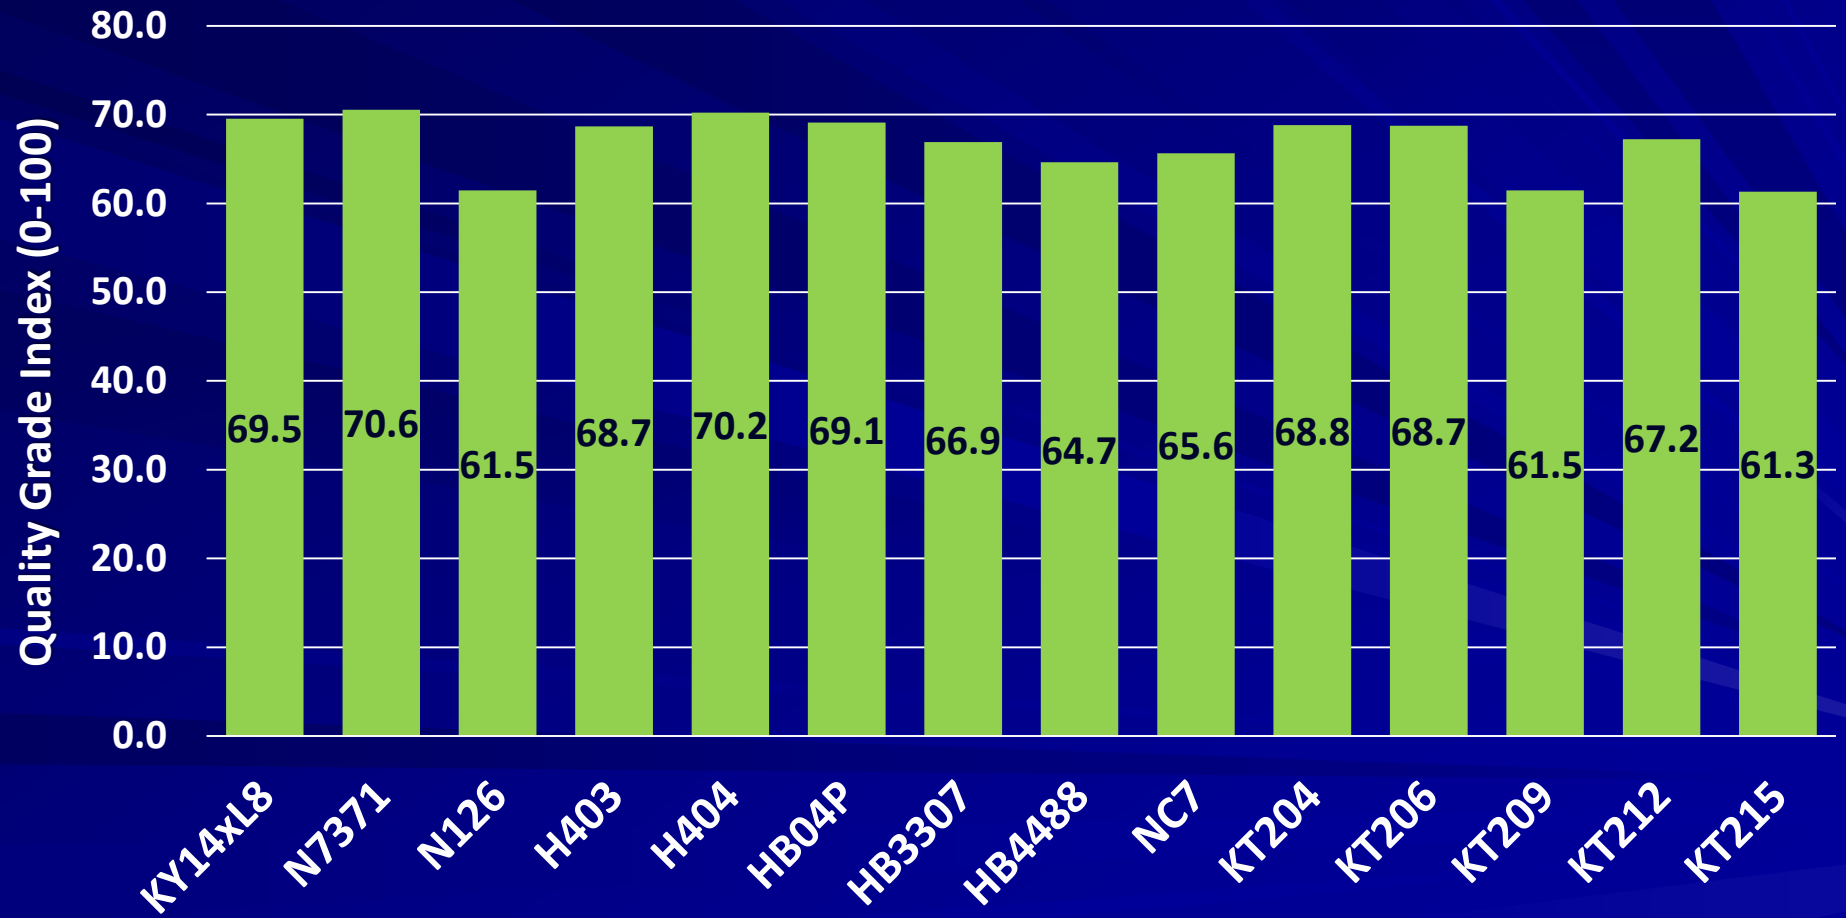

2017 Burley Variety Trial

UKREC – Princeton KY

LSD_{0.10} = 47 118 124 40 161 (total)

■ Flyings ■ Cutters ■ Leaf ■ Tips

Total Yield (lbs/A):

Average Total Yield/A for trial: 3011

2017 Burley Variety Trial

UKREC – Princeton KY

LSD_{0.10} = 5
■ Quality Grade Index

Average Total Yield/A for trial: 66.7