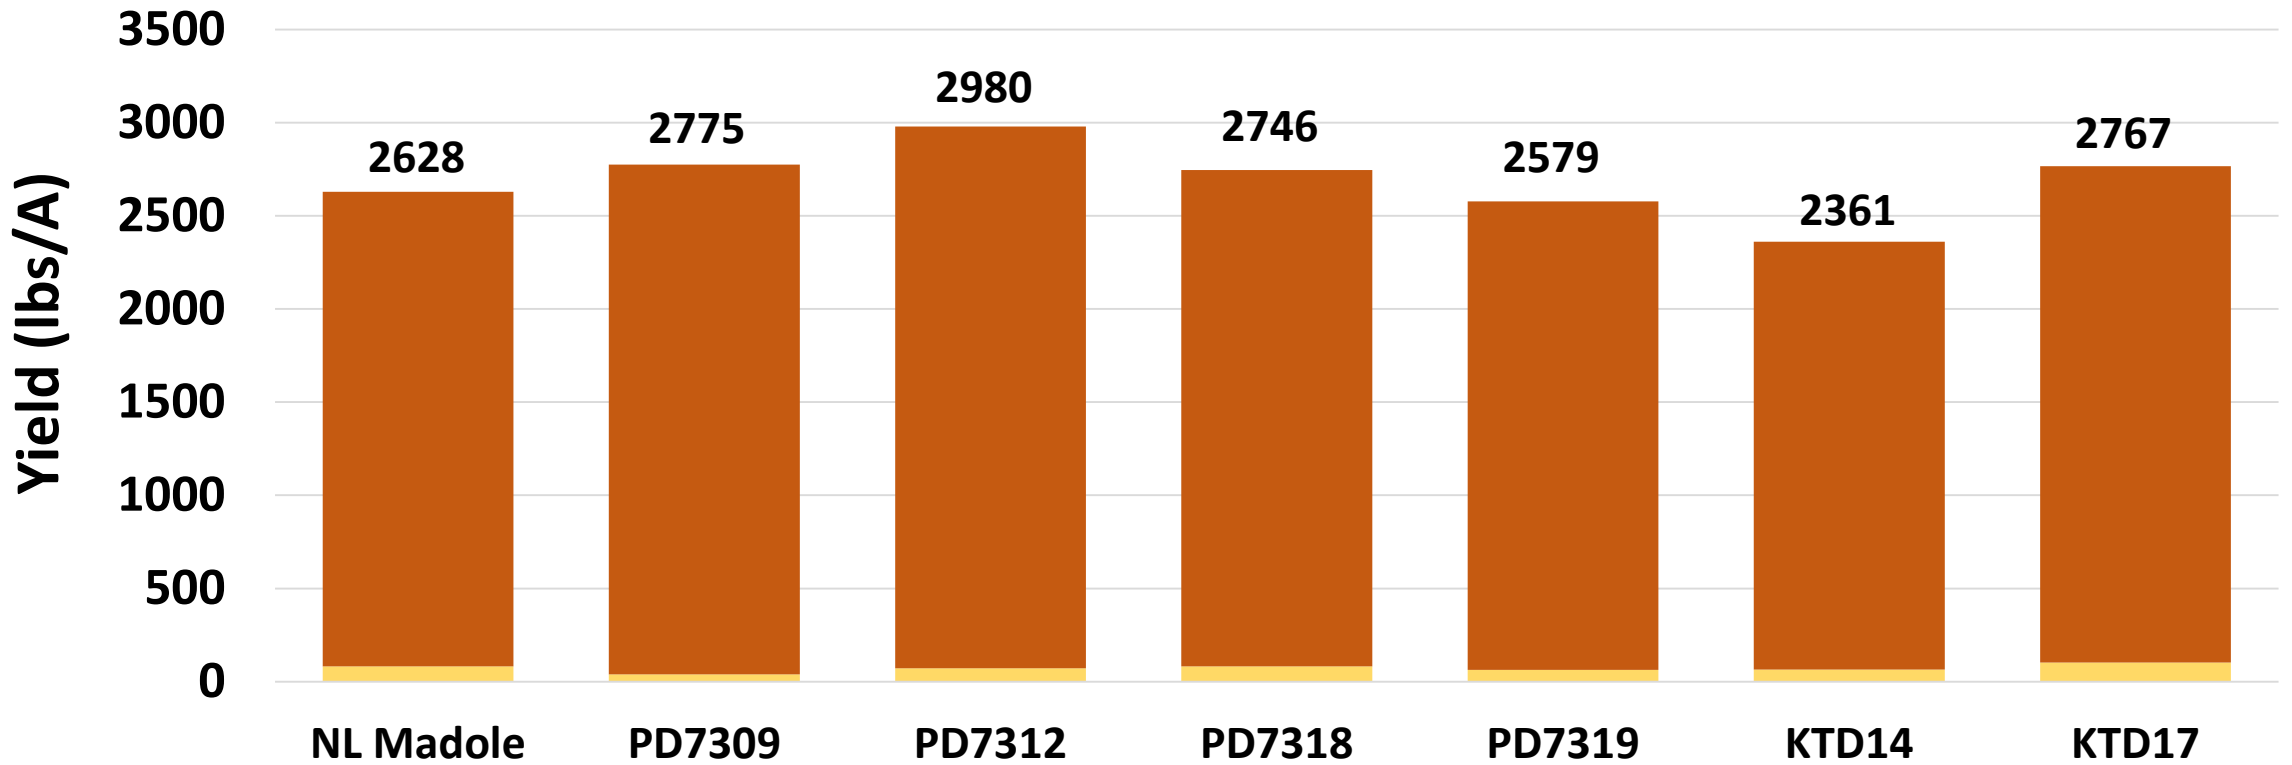

# 2017 Daviess County Dark Air-Cured Variety Trial

## Mike Edge Farm

- 7 varieties tested:
  - NL Madole LC
  - PD7309LC
  - PD7312LC
  - PD7318LC
  - PD7319LC
  - KTD14LC
  - KTD17LC
- Plots transplanted May 30
  - 5,744 plants/acre
- Harvested September 8
- Stripped November 3

# 2017 Daviess County Dark Air-Cured Variety Trial Mike Edge Farm

LSD<sub>0.10</sub> = 75 Lug 478 Leaf

495 (total)

Average total yield/A for trial: 2695 lbs/A