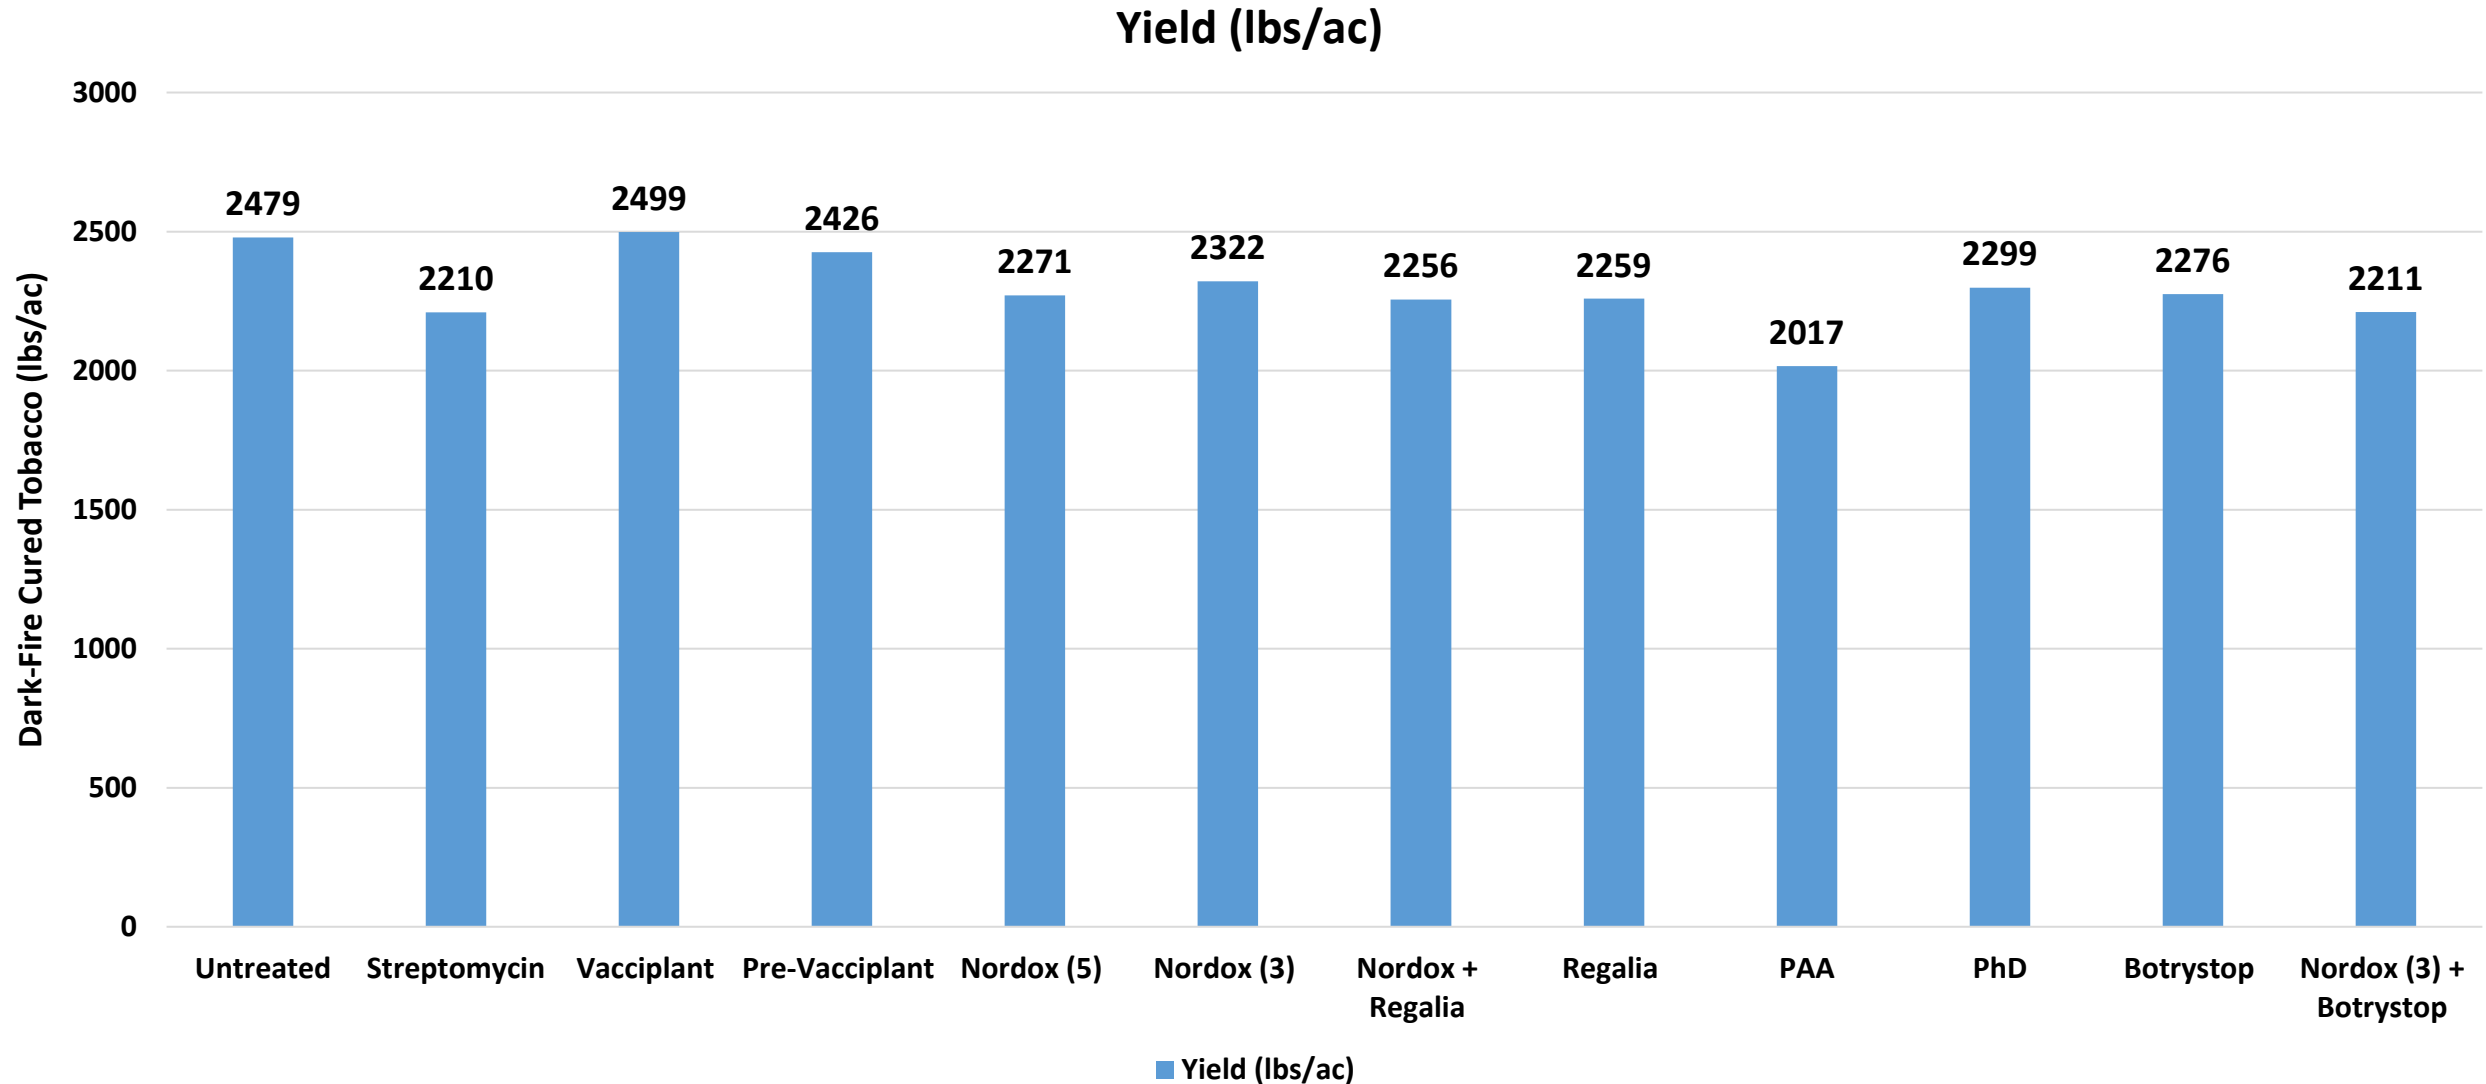

Comparison of Products

UKREC, Princeton KY-2020

Extent of Angular Leaf Spot Damage (AUDPC)

Comparisons of Products UKREC, Princeton KY-2020

Comparison of Products

UKREC, Princeton KY-2020