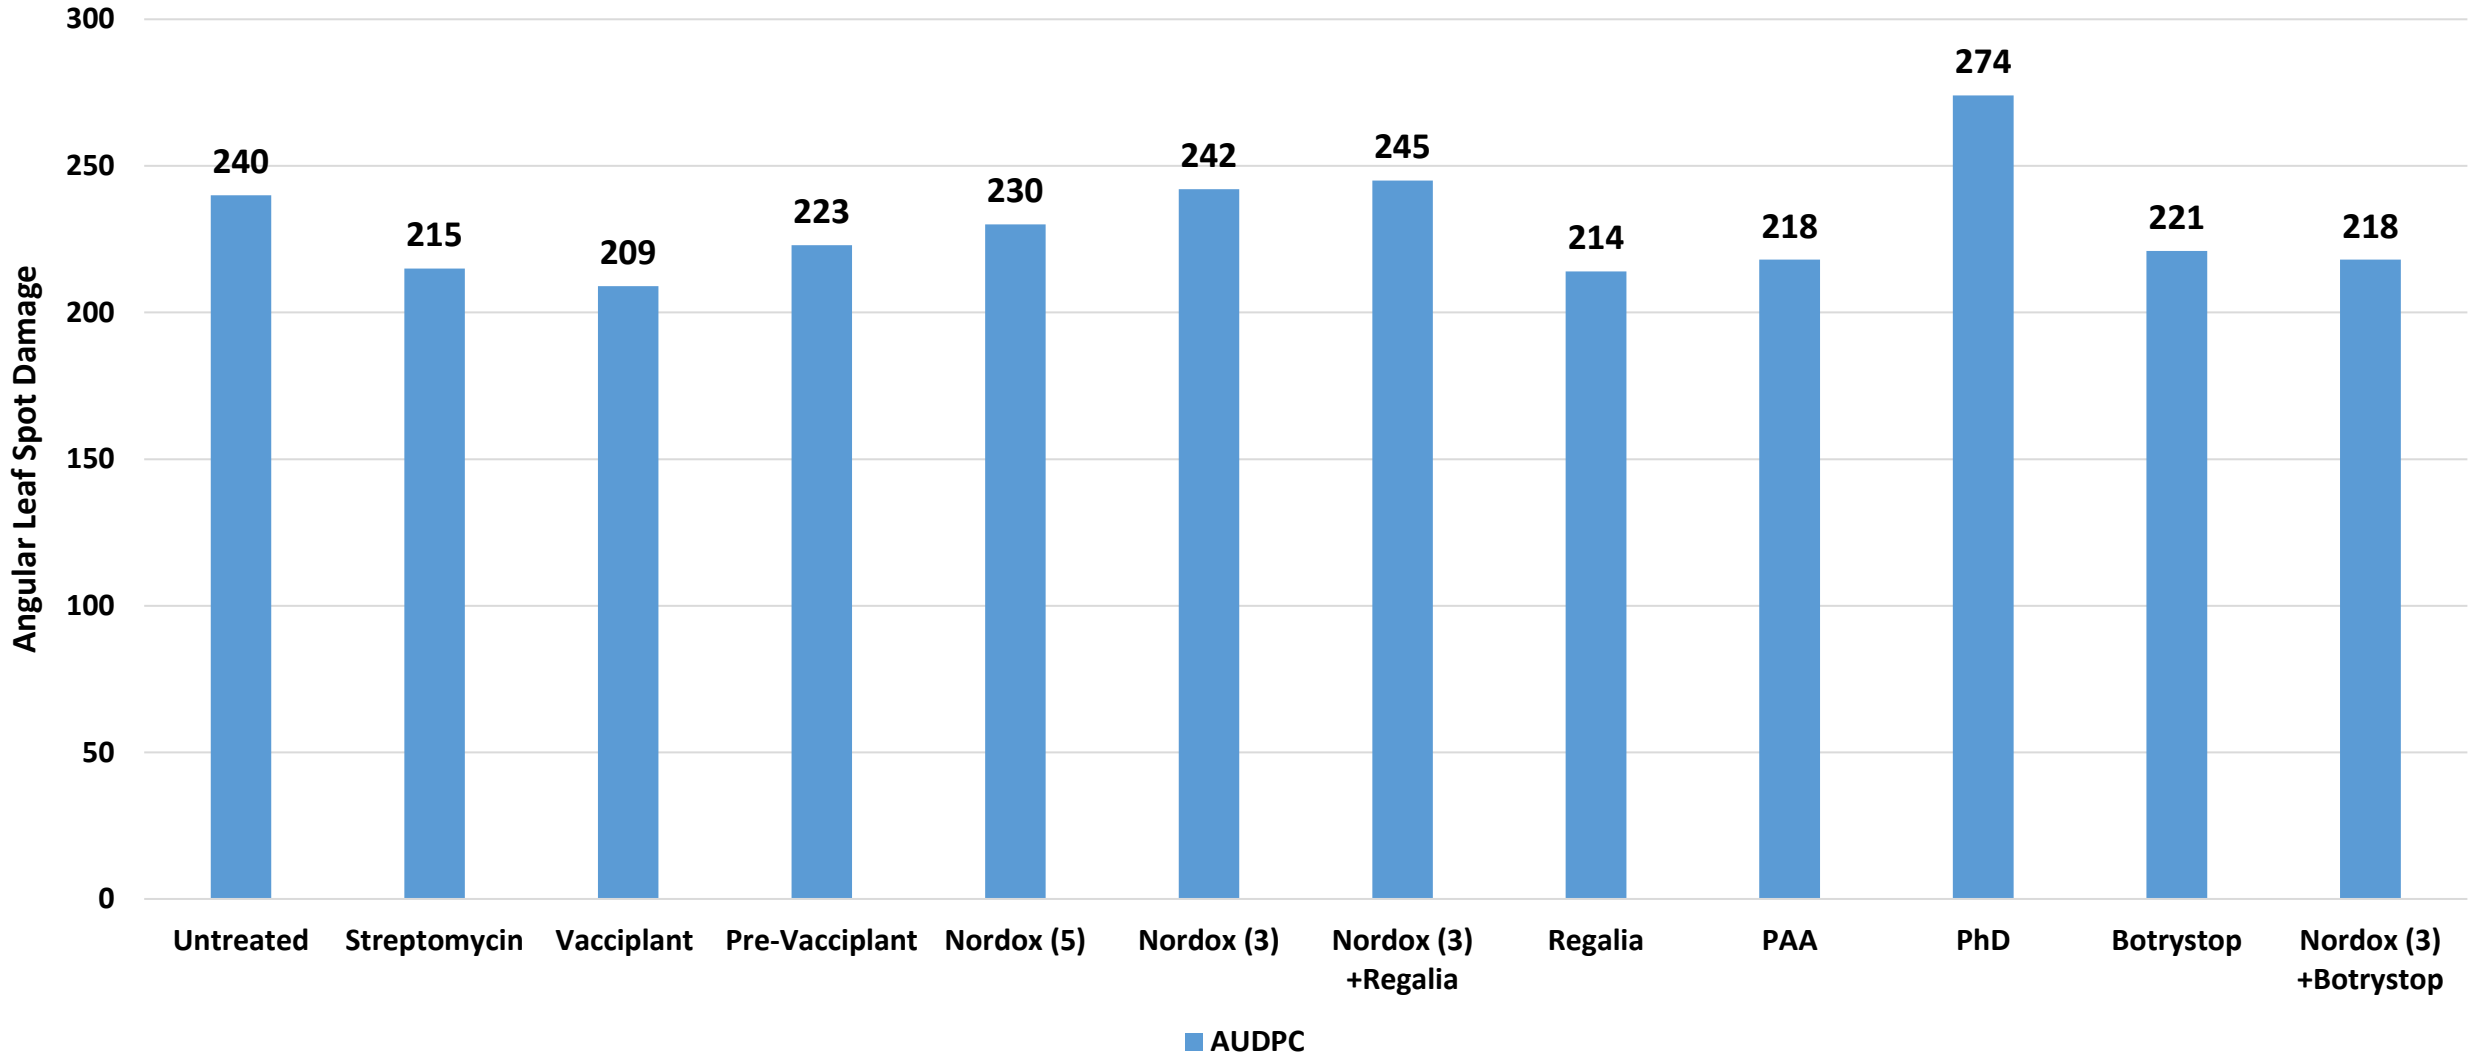

Comparison of Products

UKREC, Princeton KY-2020

Extent of Angular Leaf Spot Damage (AUDPC)

Comparisons of Products UKREC, Princeton KY-2020

Comparison of Products

UKREC, Princeton KY-2020