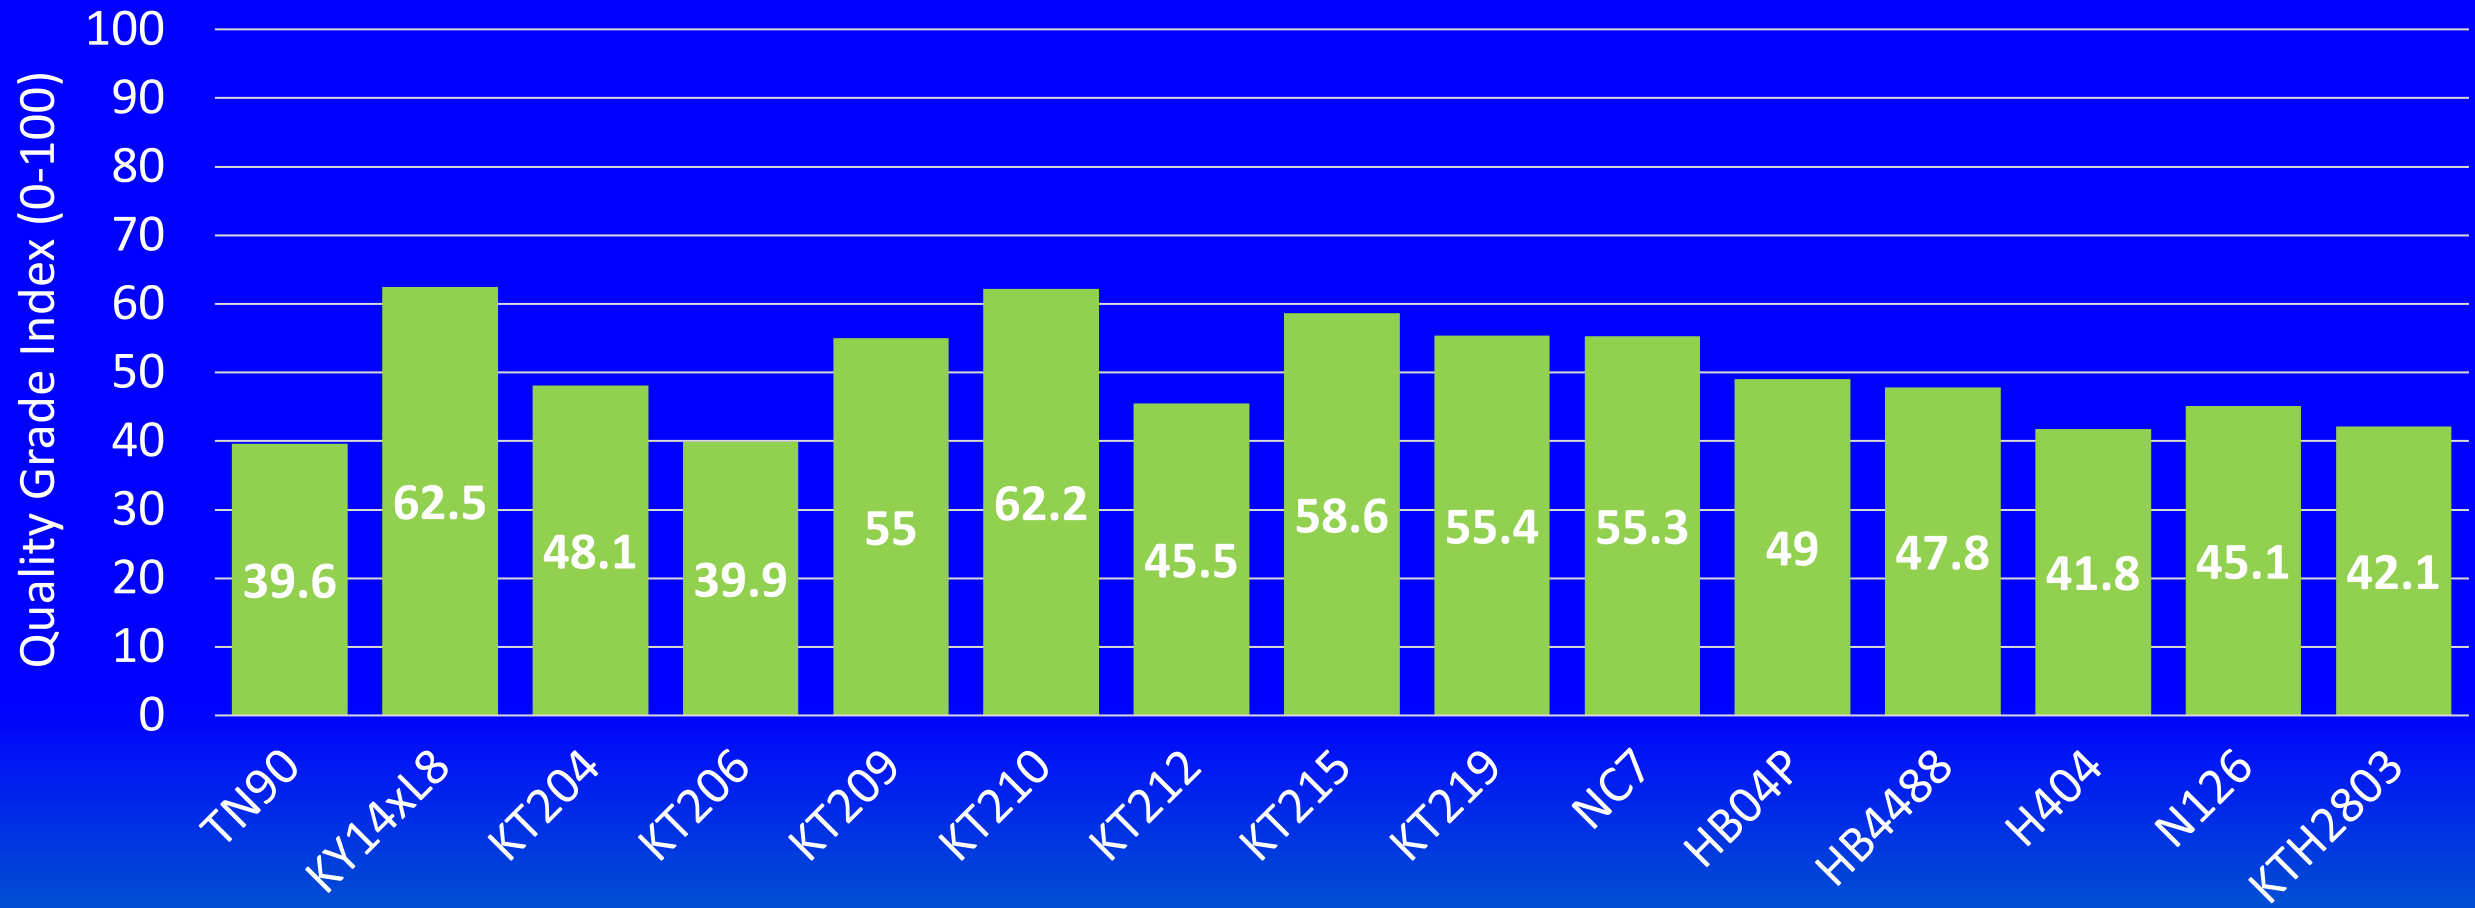

## UKREC, Princeton KY

- Trial set late May
  - 40" rows x 32" plant spacing
  - 4900 plants/A
- 15 varieties tested
  - 4 replications
  - 2-row plots, 40 ft. long
- Harvested late August

Variety
TN 90LC
KY14xL8 LC
KT 204 LC
KT 206 LC
KT 209 LC
KT 210 LC
KT 212 LC
KT 215 LC
KT 219 LC
NC 7
HB04P LC
HB 4488LC
H404
N126
KTH2803 (experimental)

# 2021 Burley Commercial Variety Trial

# 2021 Burley Commercial Variety Trial UKREC, Princeton KY – Quality Grade Index

LSD<sub>0.10</sub> = 15.2  
■ Quality Grade Index

Average quality grade index = 49.9