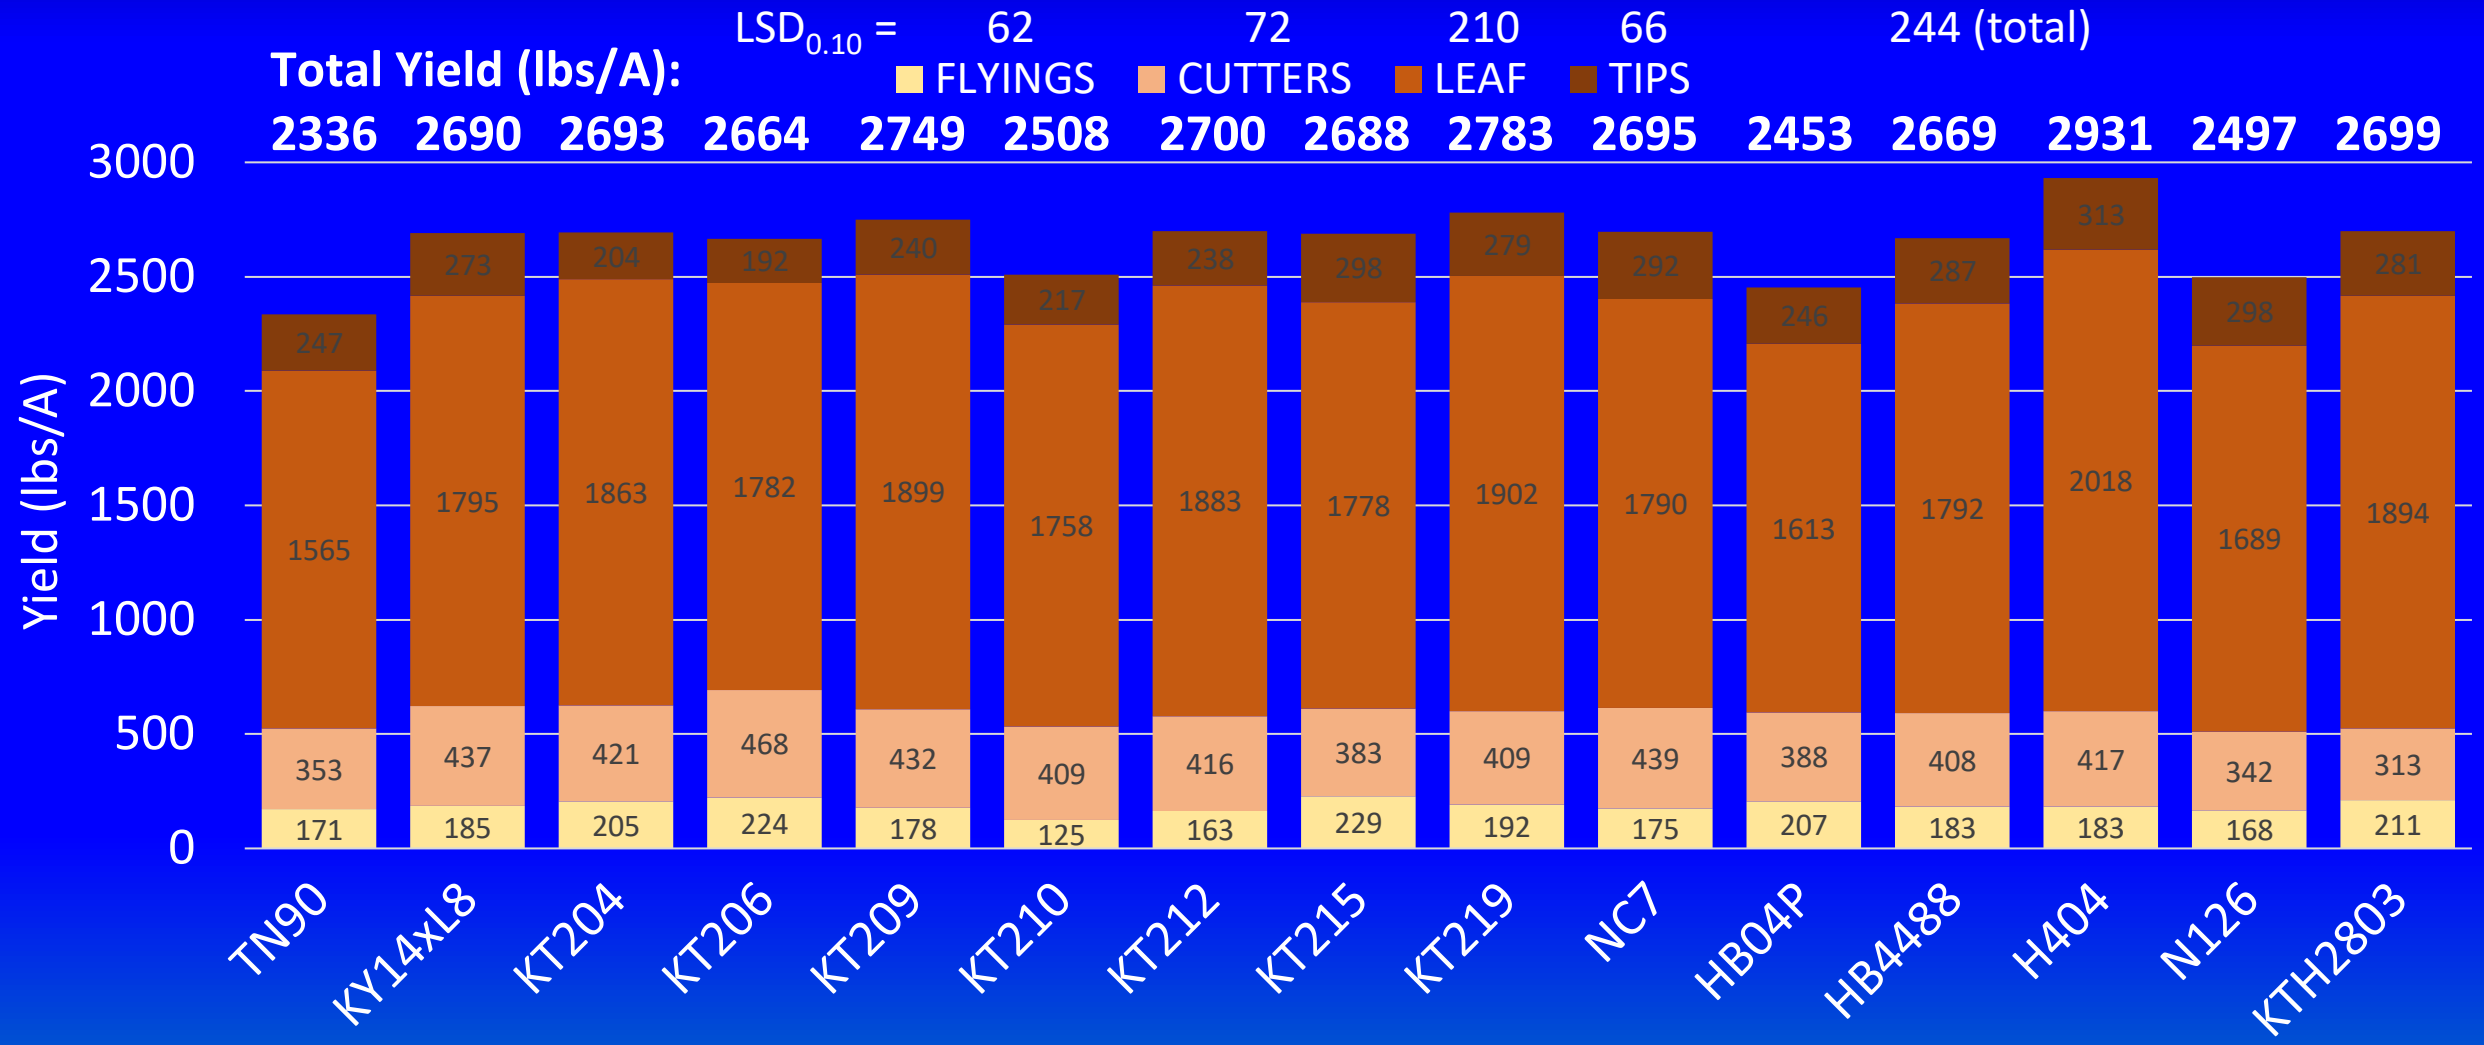

# 2021 Burley Commercial Variety Trial

## UKREC, Princeton KY

- Trial set late May
  - 40" rows x 32" plant spacing
  - 4900 plants/A
- 15 varieties tested
  - 4 replications
  - 2-row plots, 40 ft. long
- Harvested late August

Variety
TN 90LC
KY14xL8 LC
KT 204 LC
KT 206 LC
KT 209 LC
KT 210 LC
KT 212 LC
KT 215 LC
KT 219 LC
NC 7
HB04P LC
HB 4488LC
H404
N126
KTH2803 (experimental)

## UKREC, Princeton KY - Yield

Average yield = 2650 lbs/A

# 2021 Burley Commercial Variety Trial UKREC, Princeton KY – Quality Grade Index

LSD<sub>0.10</sub> = 15.2  
■ Quality Grade Index

Average quality grade index = 49.9