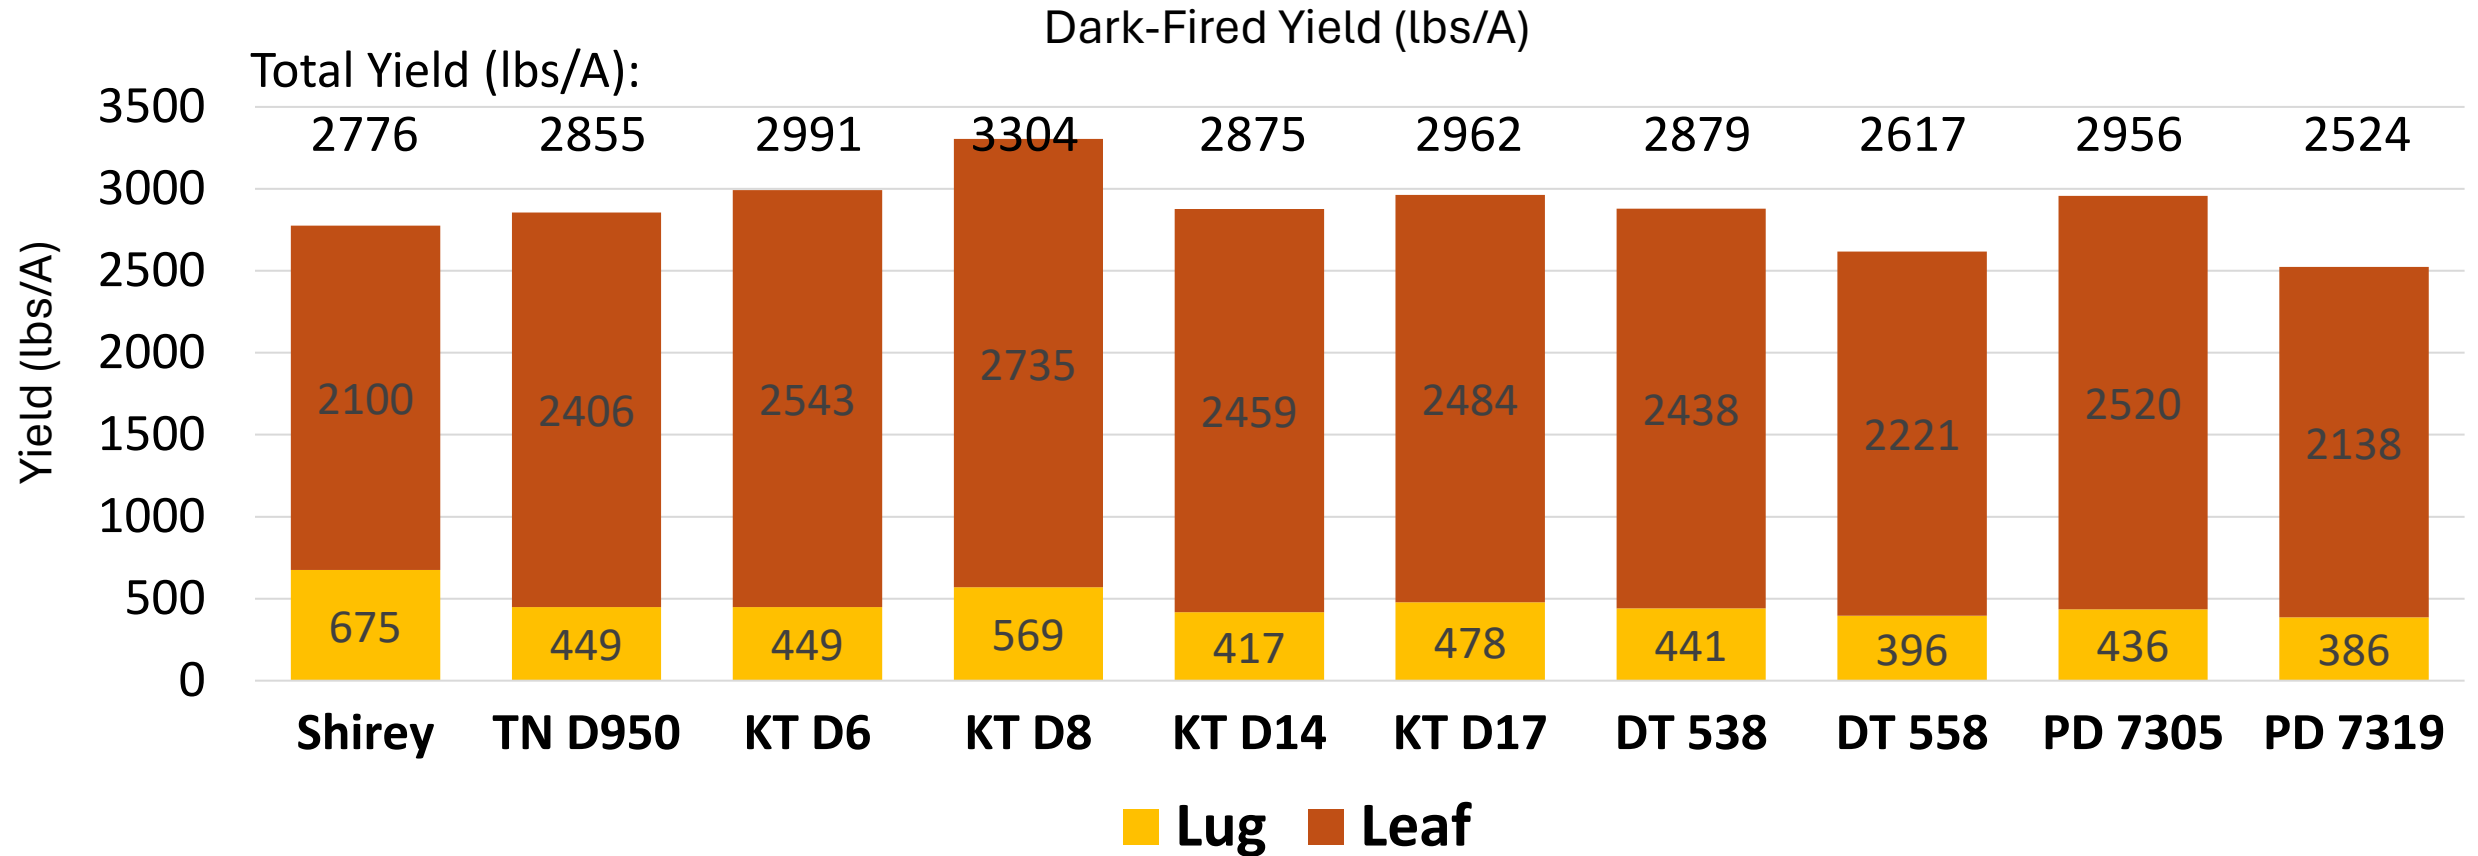

2023 Dark-Fired Variety Trial

MSU – Murray, KY

- Trial set May 31
 - 40” rows x 32” plant spacing = 4900 plants/A
- Trial harvested mid-September, fire-cure

Variety Entries (10):	
Shirey	KT D17
TN D950	DT 538
KT D6	DT 558
KT D8	PD 7305
KT D14	PD 7319

2023 Dark-Fired Variety Trial

MSU – Murray, KY – Yield

Average yield = 2905 lbs/A

2023 Dark-Fired Variety Trial

MSU – Murray, KY – Quality Grade Index

Dark-Fired Quality Grade Index (1-100)