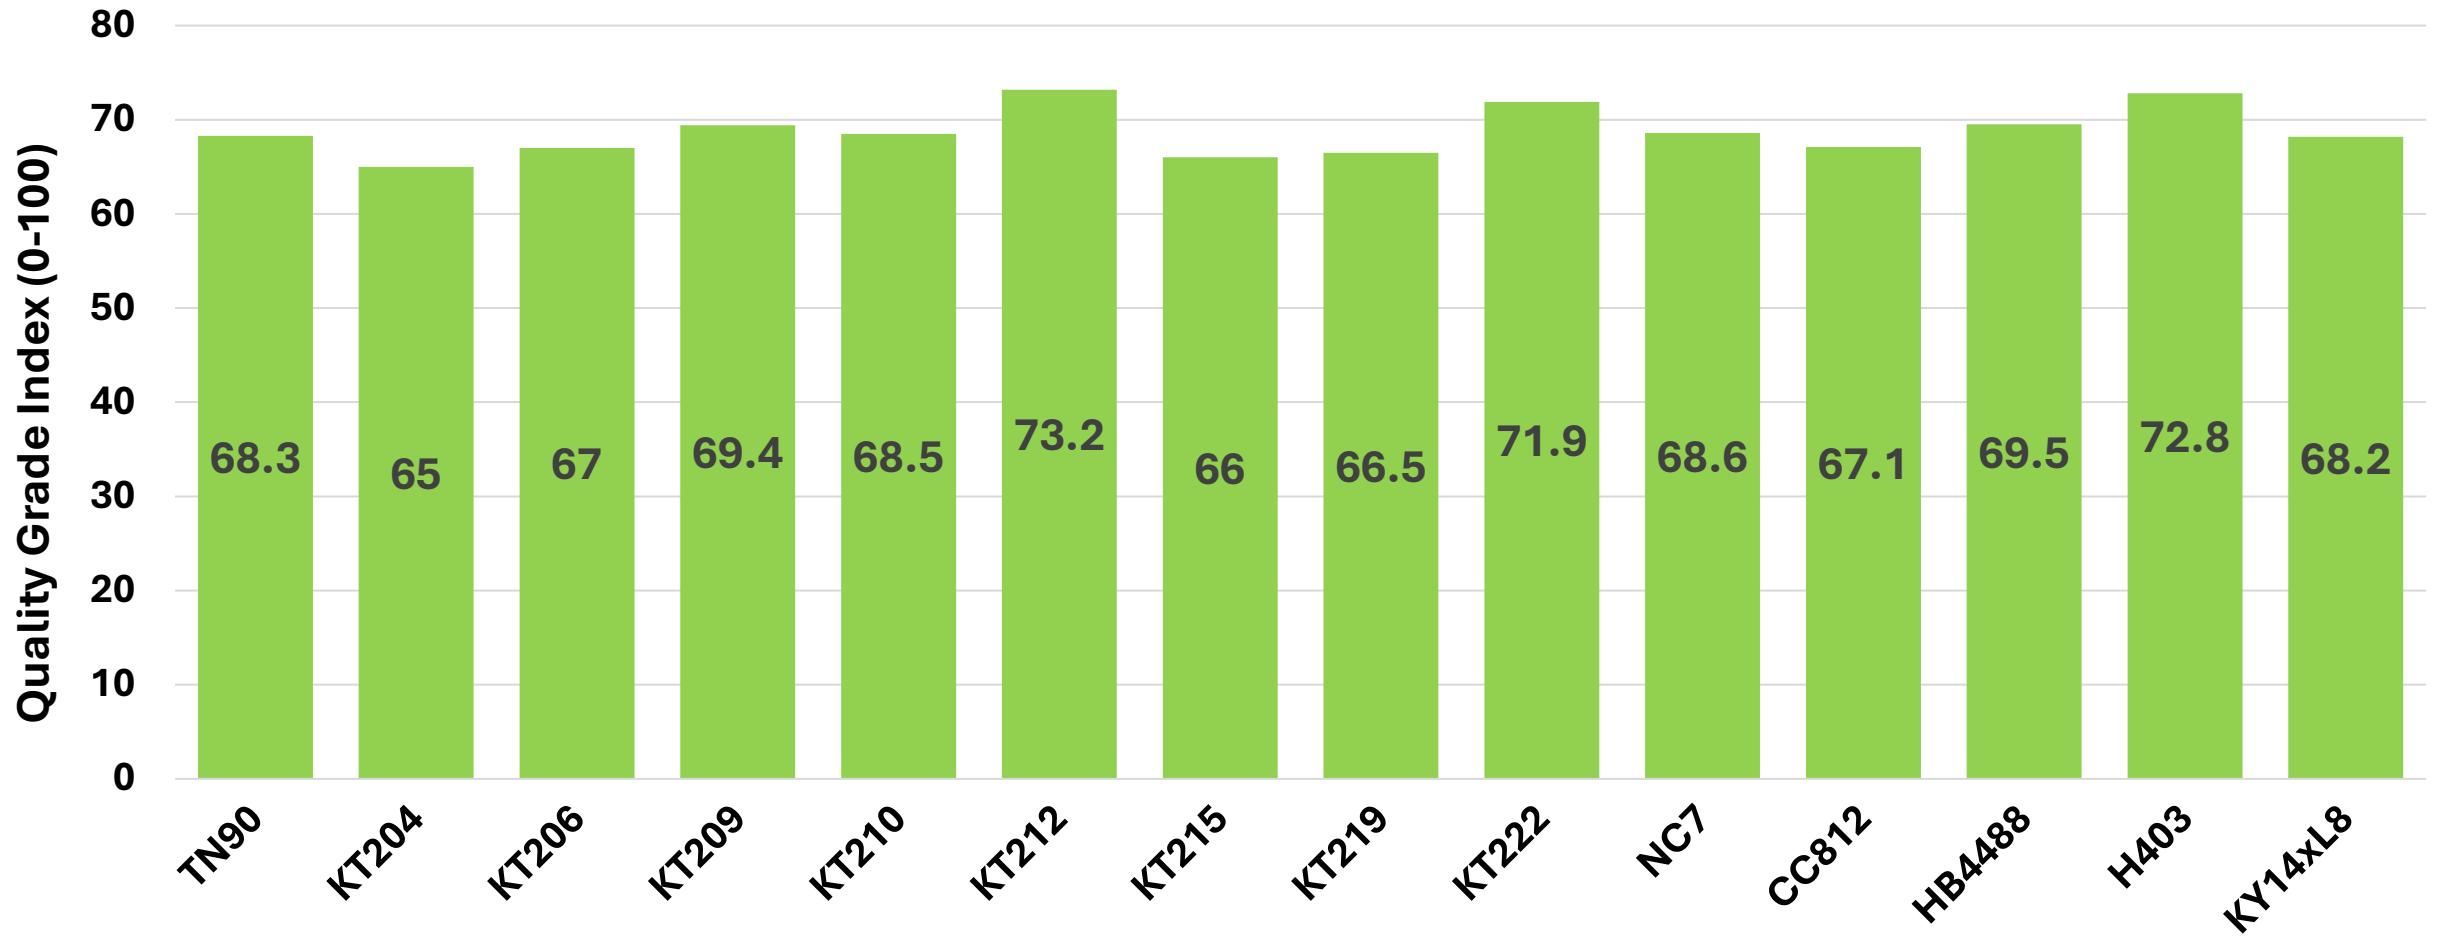

## UKREC, Princeton KY

LSD<sub>0.10</sub> = 119      115      248      66  
 Flyings      Cutter      Leaf      Tips

Total Yield (lbs/A):

Average total yield for trial: 2778 lbs/A

## UKREC, Princeton KY

LSD<sub>0.10</sub> = 3.6  
■ Quality Grade Index

Average quality grade index for trial: 68.7