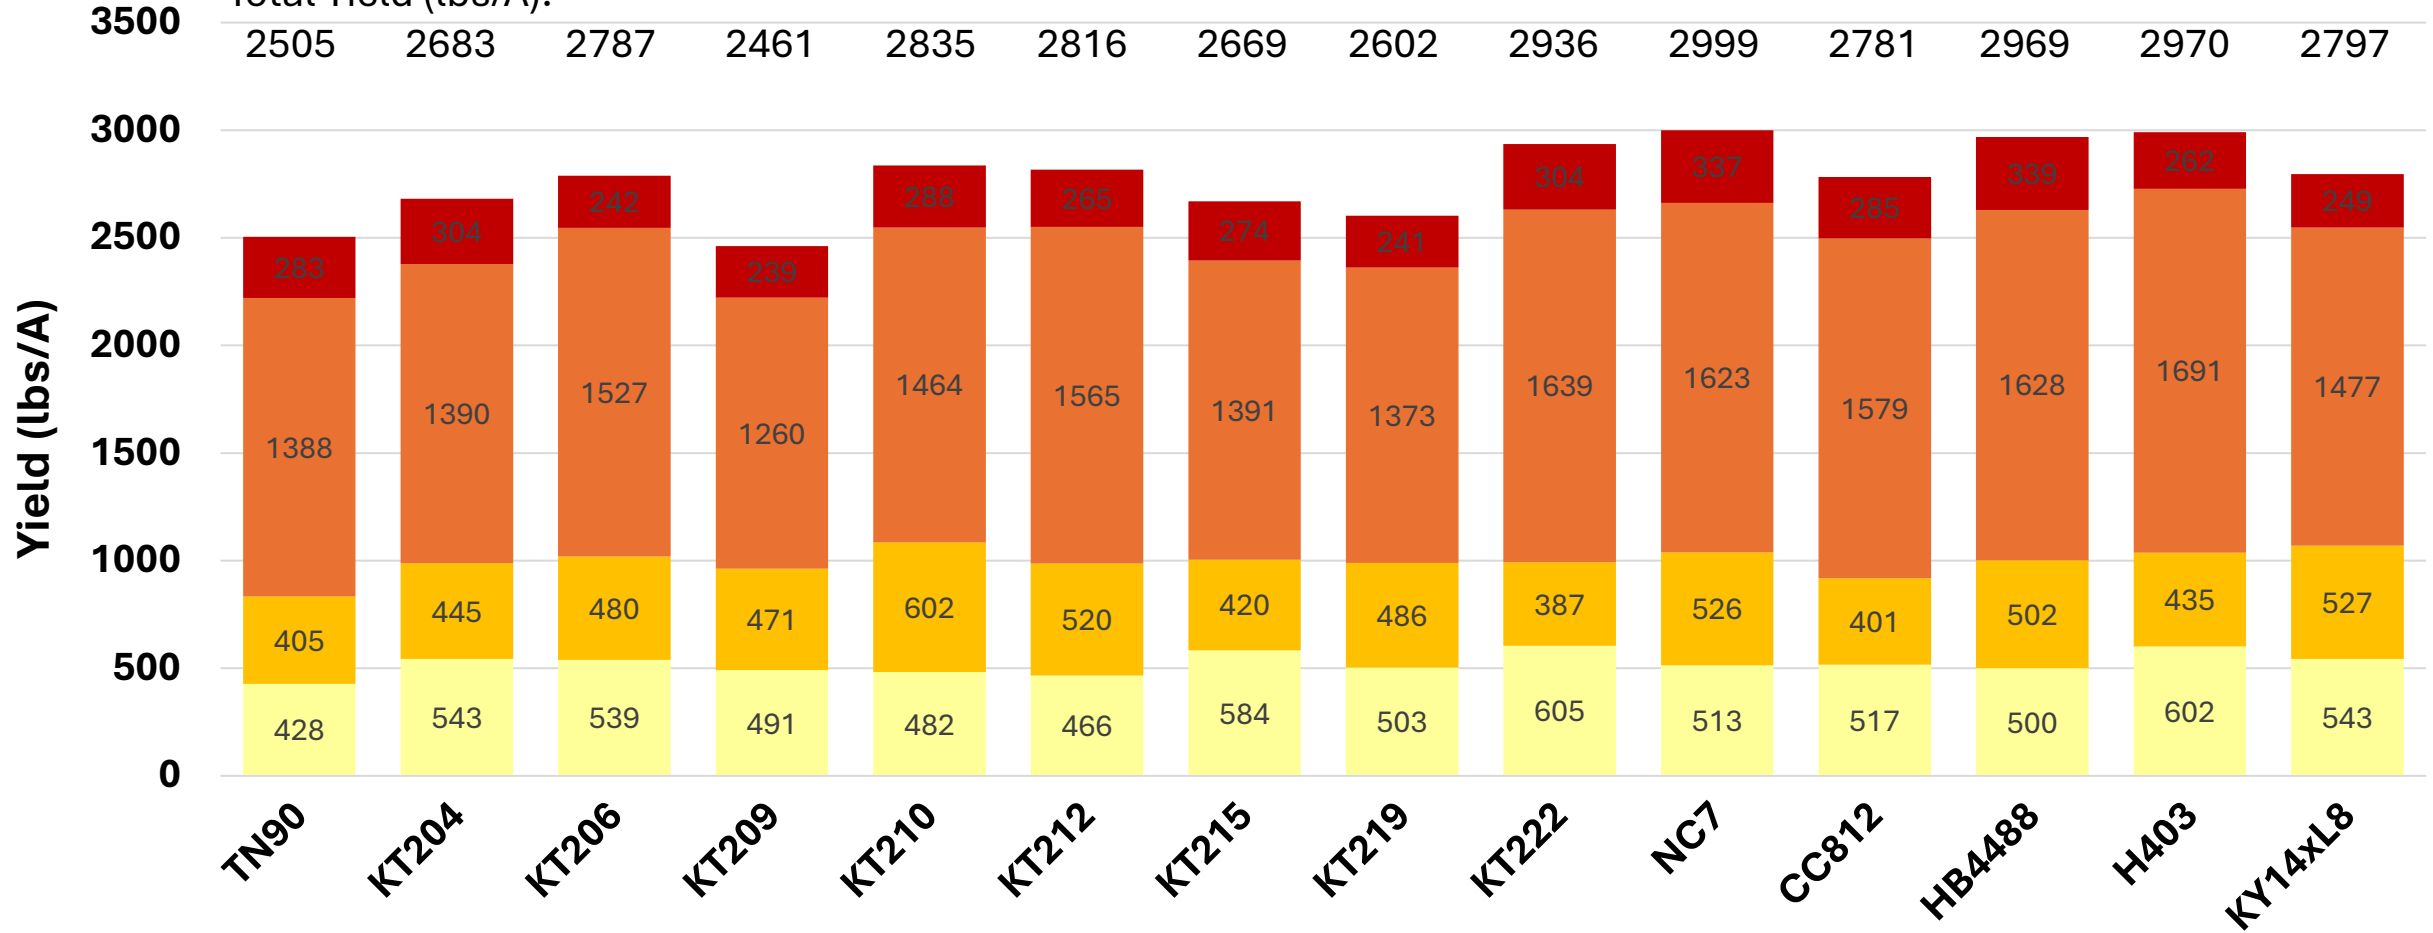

# 2024 Burley Commercial Variety Trial

## UKREC, Princeton KY

LSD<sub>0.10</sub> = 119      115      248      66  
 Flyings      Cutter      Leaf      Tips

Total Yield (lbs/A):

Average total yield for trial: 2778 lbs/A

## UKREC, Princeton KY

LSD<sub>0.10</sub> = 3.6  
■ Quality Grade Index

Average quality grade index for trial: 68.7