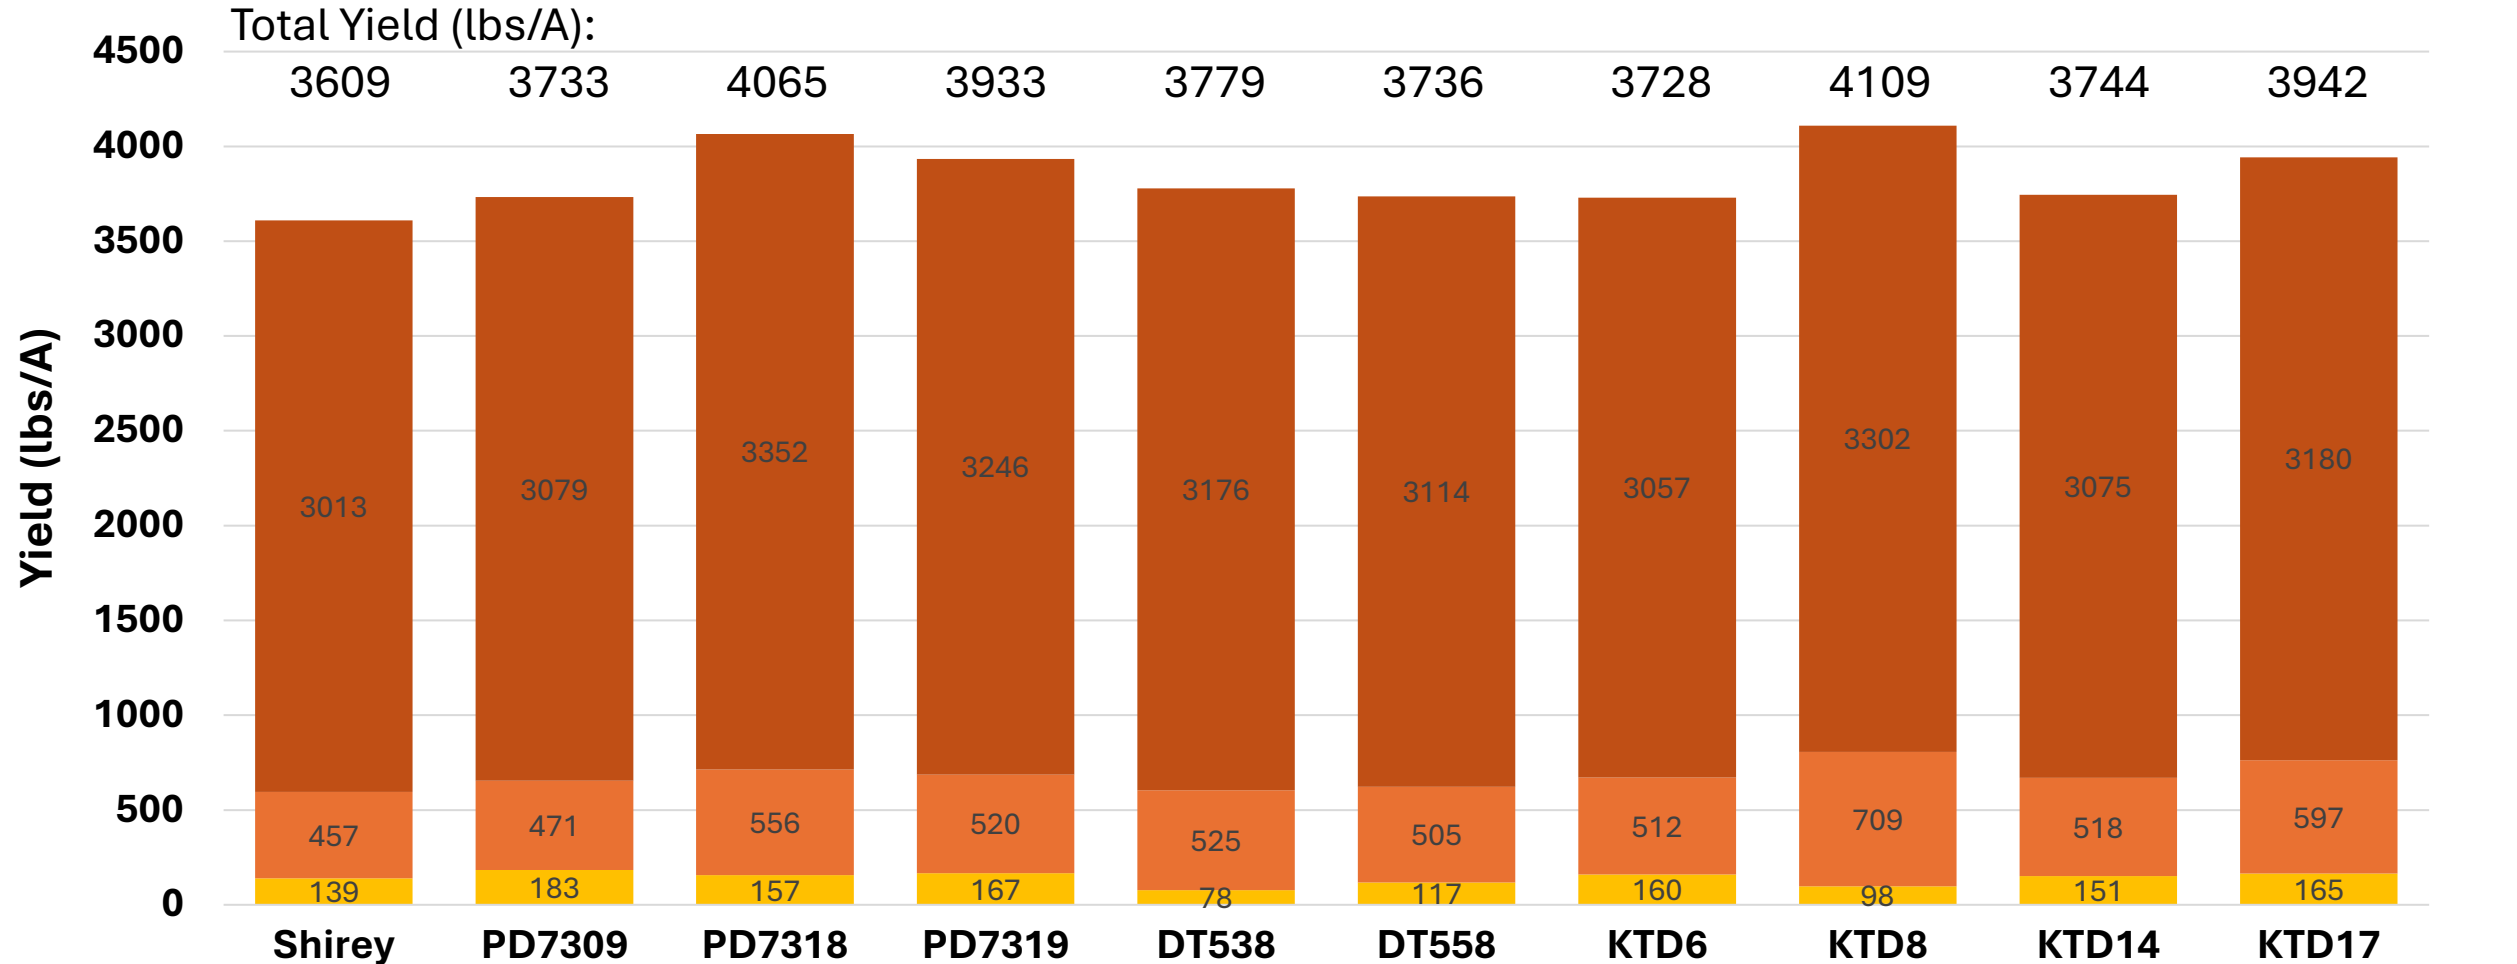

# 2024 Dark Air-Cured Commercial Variety Trial

## UKREC, Princeton KY

LSD<sub>0.10</sub> = 45 Trash 84 Lug 327 Leaf 374 (total)

Average total yield for trial: 3838 lbs/A

# 2024 Dark Air-Cured Commercial Variety Trial UKREC, Princeton KY

LSD<sub>0.10</sub> = 16.3  
■ Quality Grade Index

Average quality grade index for trial: 37.3