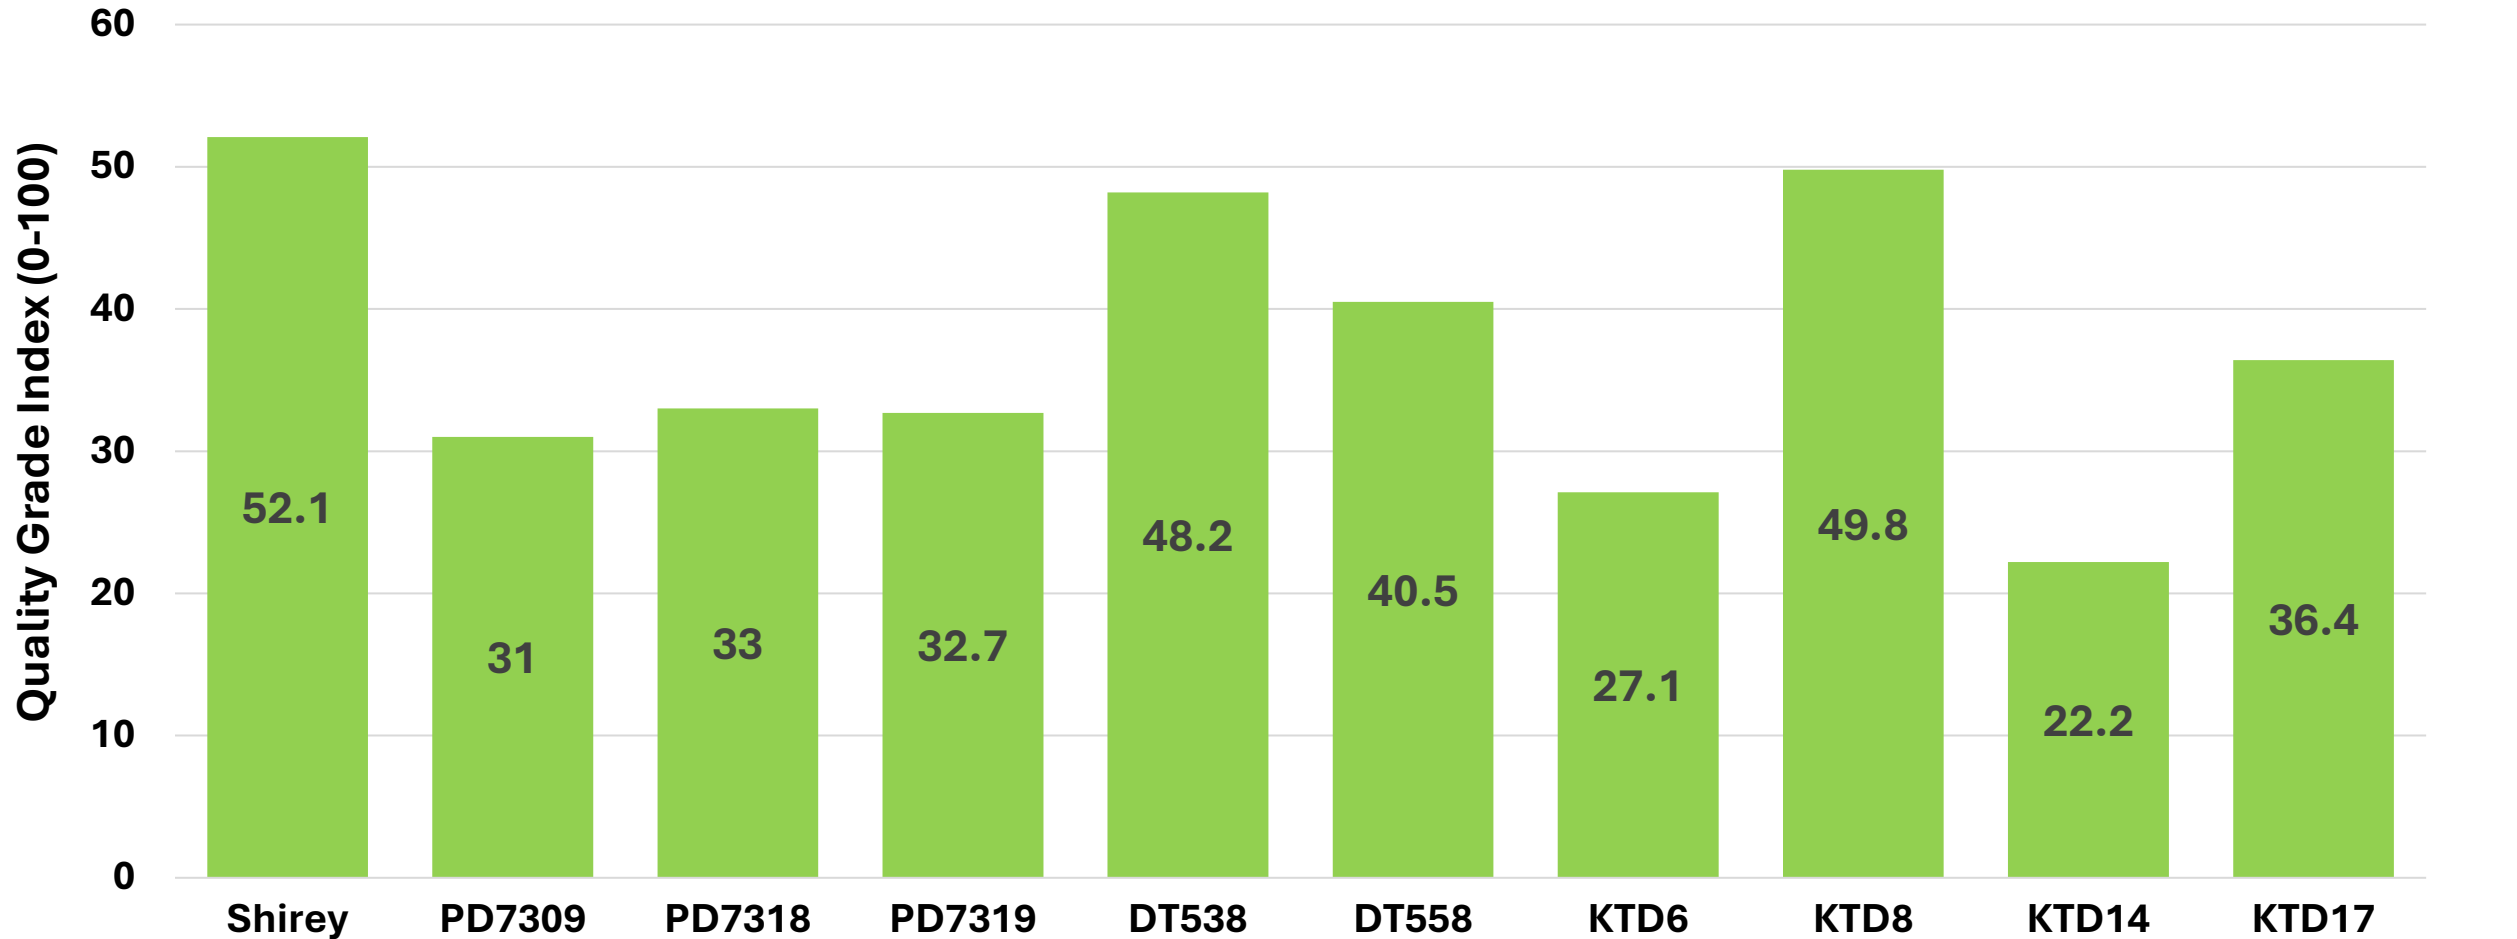

## UKREC, Princeton KY

LSD<sub>0.10</sub> = 45 Trash 84 Lug 327 Leaf 374 (total)

Average total yield for trial: 3838 lbs/A

# 2024 Dark Air-Cured Commercial Variety Trial UKREC, Princeton KY

LSD<sub>0.10</sub> = 16.3  
■ Quality Grade Index

Average quality grade index for trial: 37.3