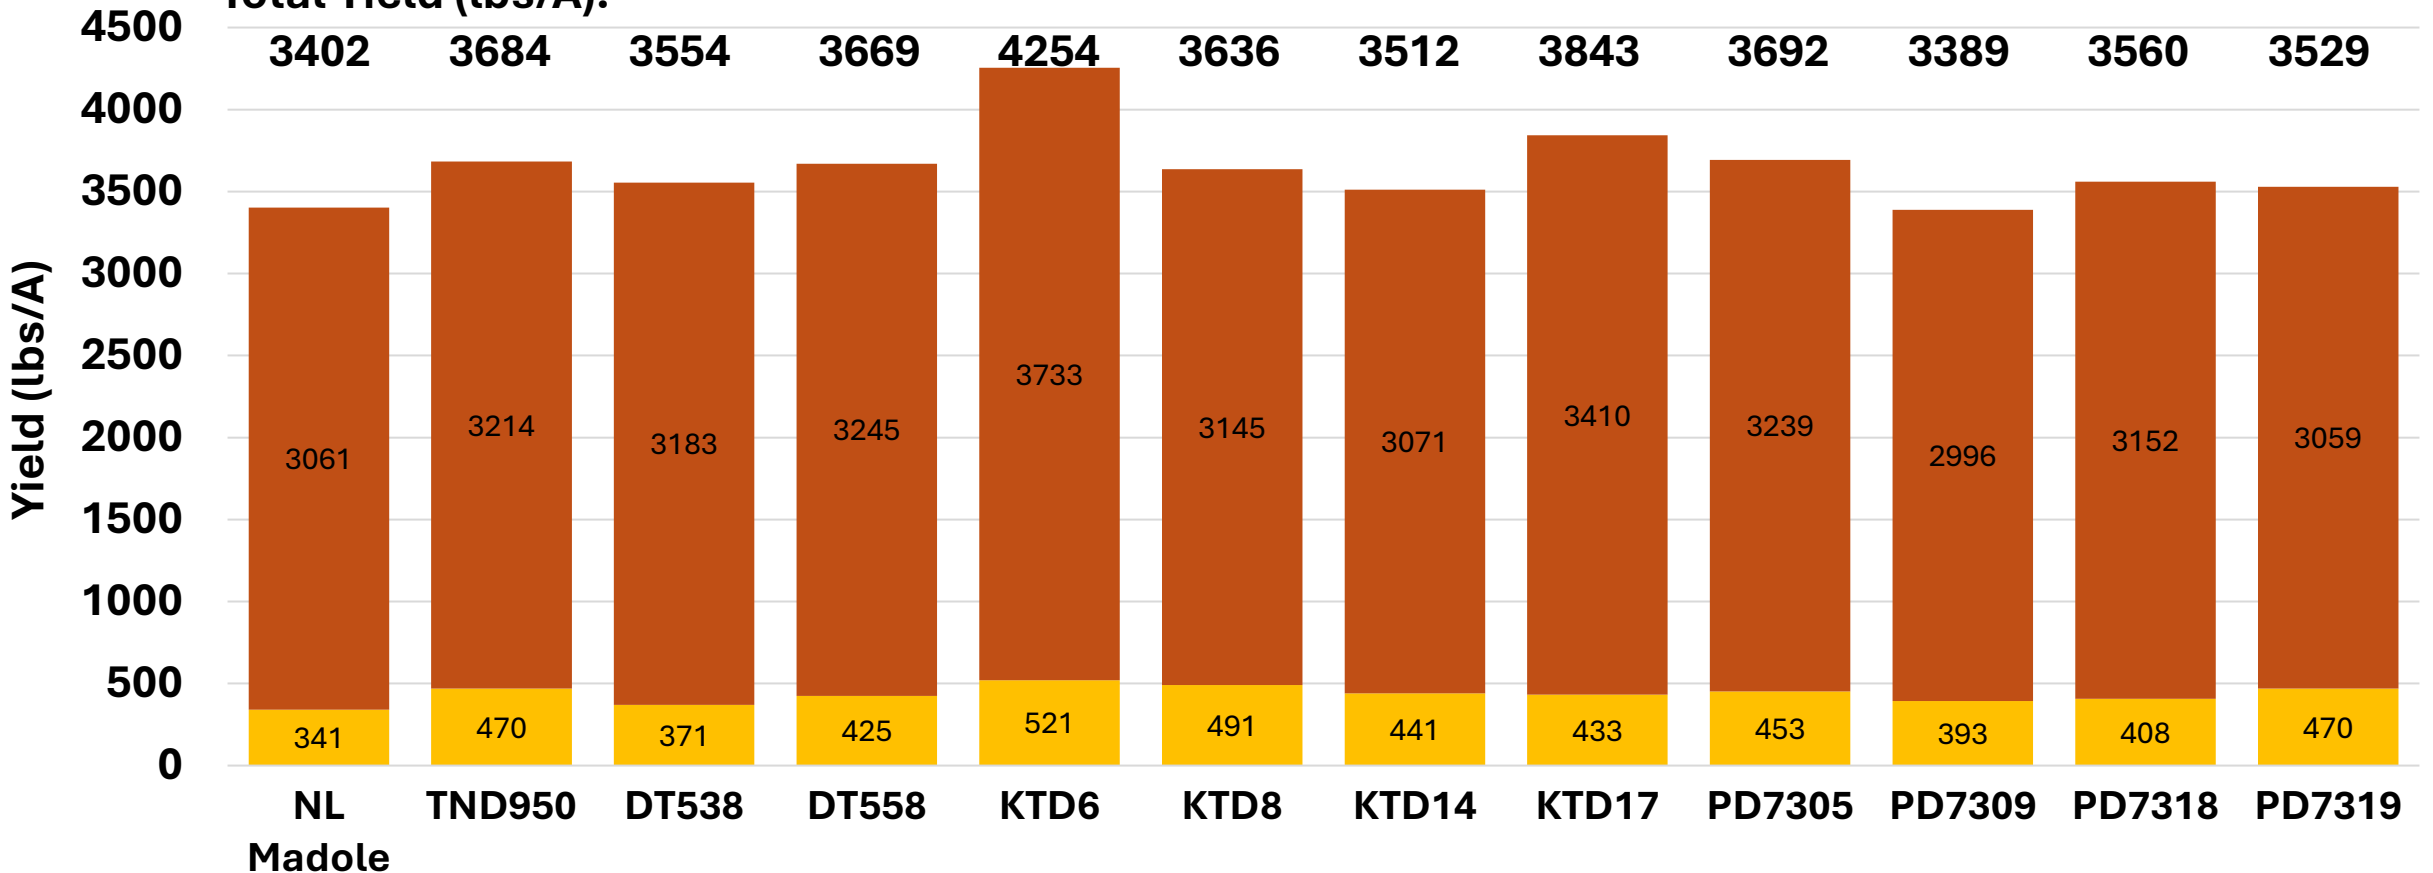

2024 Dark Fire-Cured Commercial Variety Trial MSU – Murray KY

LSD_{0.10} = 80 Lug 307 Leaf 328 (total)

Total Yield (lbs/A):

Average total yield for trial: 3644 lbs/A

2024 Dark Fire-Cured Commercial Variety Trial MSU – Murray KY

LSD_{0.10} = 16.1
■ Quality Grade Index