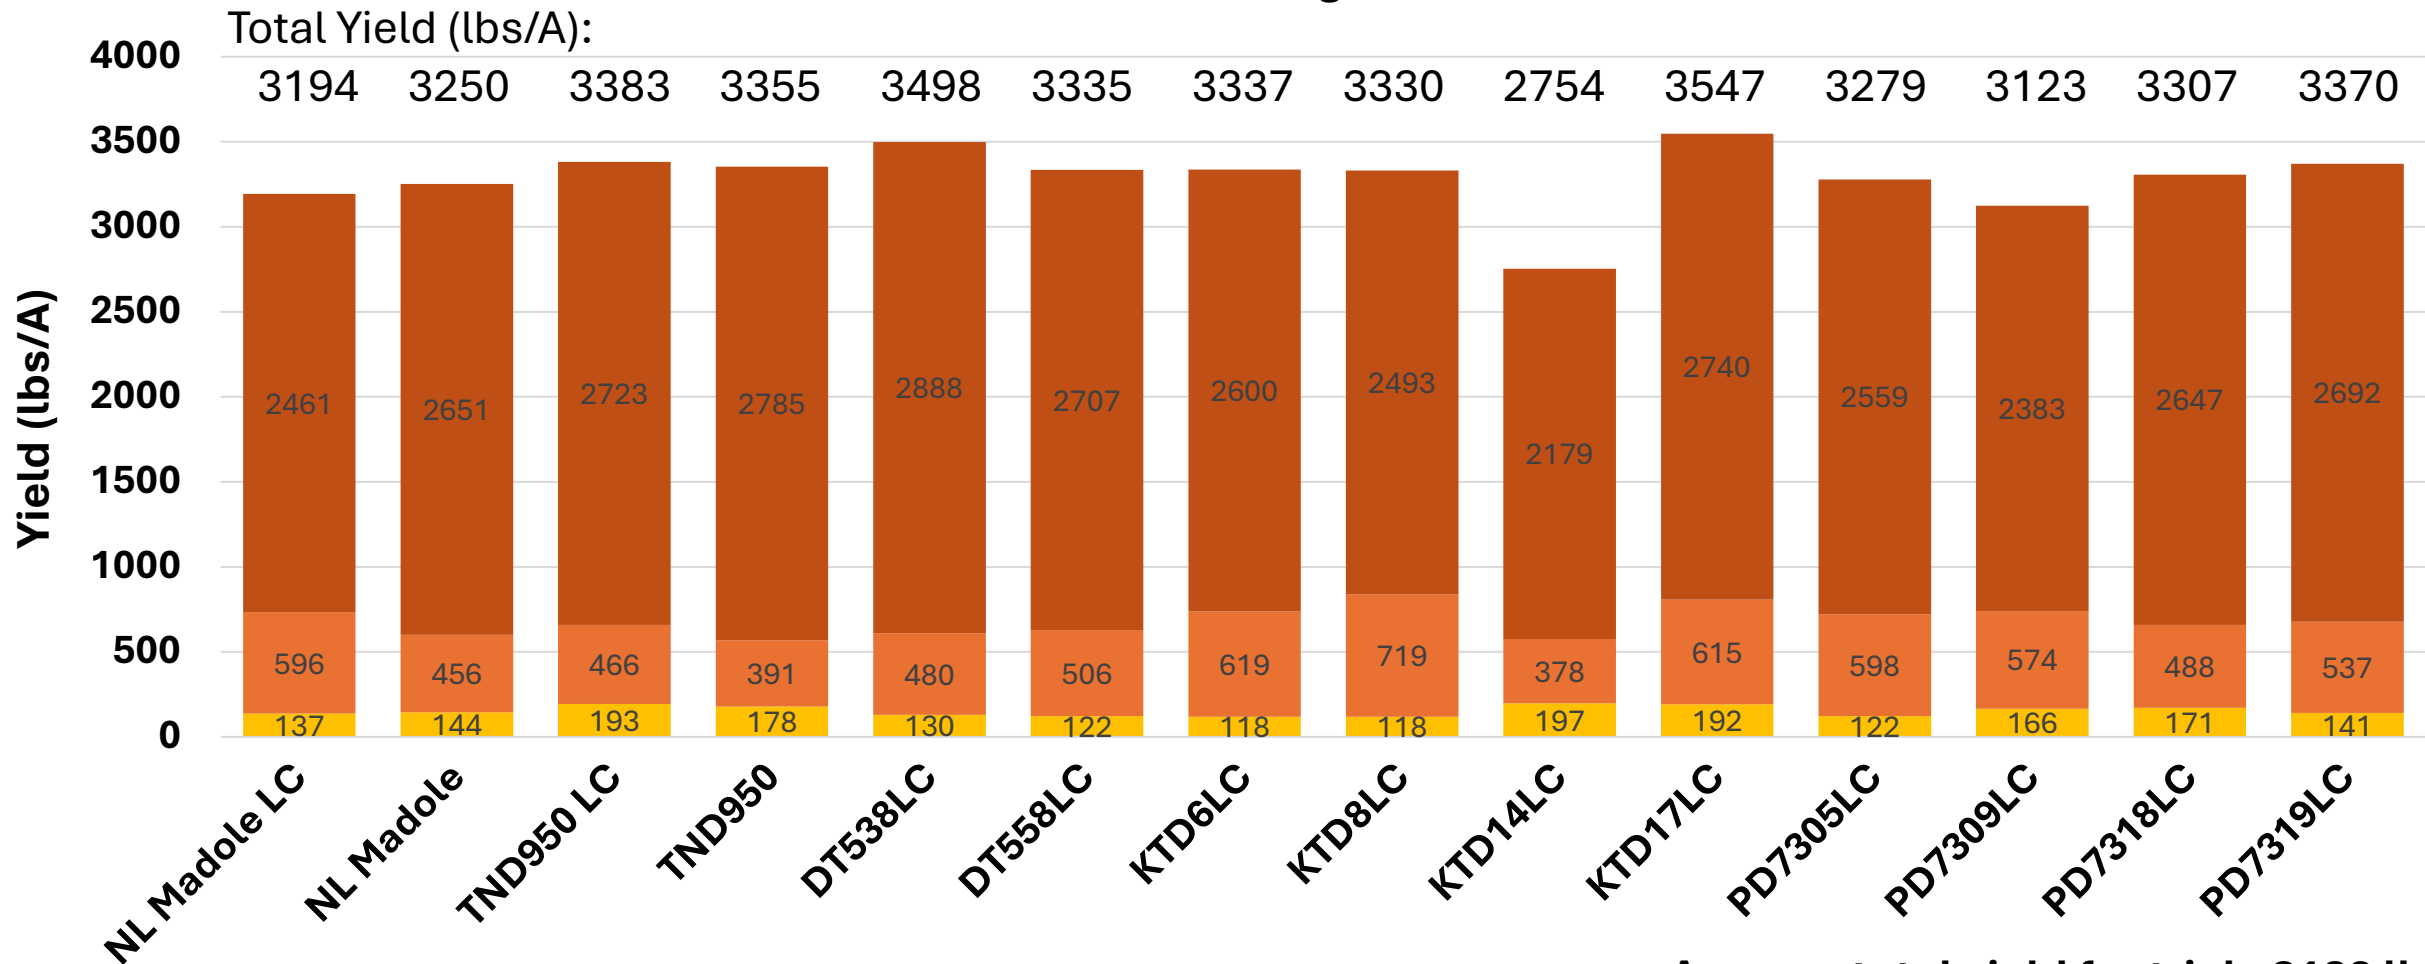

# 2024 Dark Fire-Cured Commercial Variety Trial

## UKREC, Princeton KY

LSD<sub>0.10</sub> = 41      78      289  
■ Trash   ■ Lug   ■ Leaf      296 (total)

**Average total yield for trial: 3138 lbs/A**

# 2024 Dark Fire-Cured Commercial Variety Trial UKREC, Princeton KY

LSD<sub>0.10</sub> = 8.3  
■ Quality Grade Index