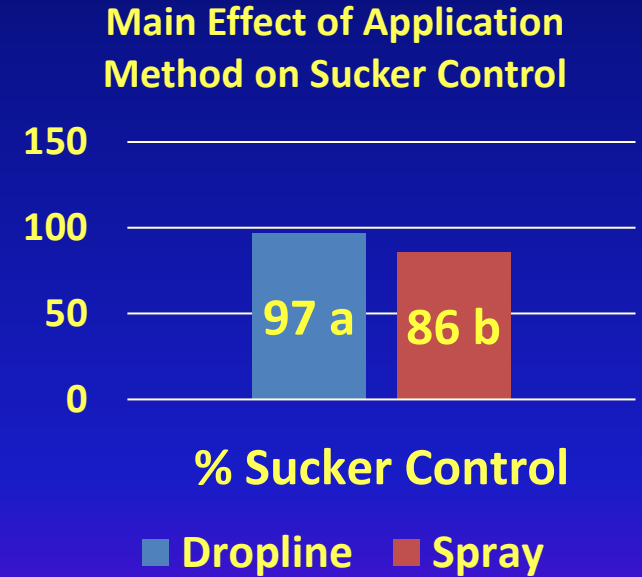

2024 Dark Tobacco Ridging Trial

Ridged, 14-leaf topping, droplined

- Ridged before setting
- Hilled after setting
- Flat set

- 14-leaf topping
- 18-leaf topping

- Dropline sucker control
- Spray sucker control

2024 Sucker Control

Main Effects of Planting, Topping Height, and Application Method on Sucker Control

2024 Ridging Trial - Dark-Fired Yield

Main Effects of Planting, Topping Height, and Application Method on Total Yield

Main Effect of Planting Style on Total Yield

Main Effect of Topping Height on Total Yield

Main Effect of Application Method on Total Yield