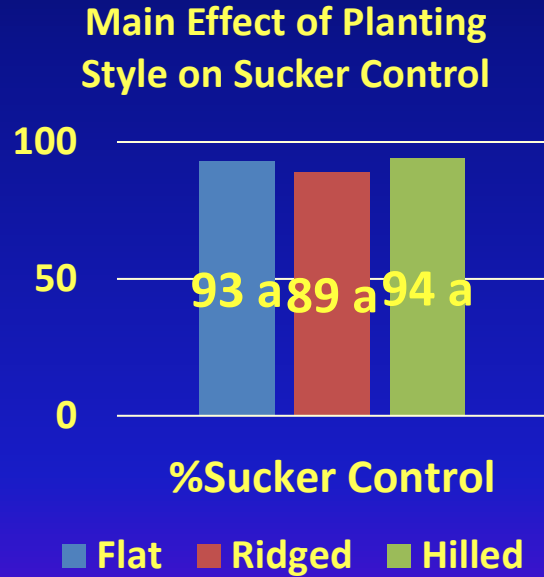

2024 Dark Tobacco Ridging Trial

Ridged, 14-leaf topping, droplined

- Ridged before setting
- Hilled after setting
- Flat set

- 14-leaf topping
- 18-leaf topping

- Dropline sucker control
- Spray sucker control

2024 Sucker Control

Main Effects of Planting, Topping Height, and Application Method on Sucker Control

2024 Ridging Trial - Dark-Fired Yield

Main Effects of Planting, Topping Height, and Application Method on Total Yield

Main Effect of Planting Style on Total Yield

Main Effect of Topping Height on Total Yield

Main Effect of Application Method on Total Yield