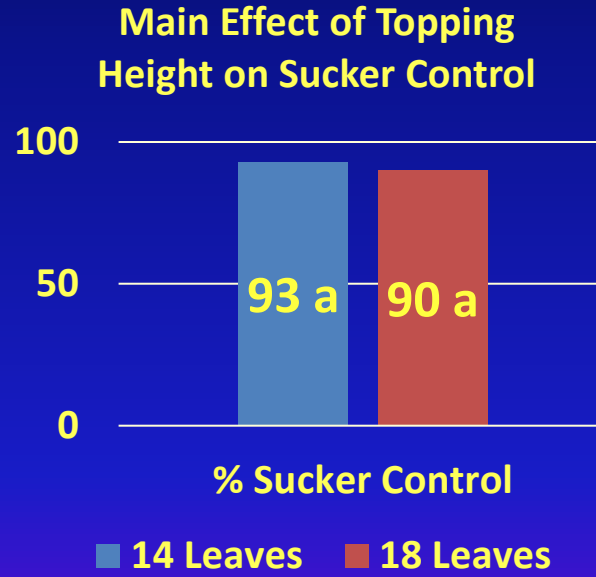

2024 Dark Tobacco Ridging Trial

Ridged, 14-leaf topping, droplined

- Ridged before setting
- Hilled after setting
- Flat set

- 14-leaf topping
- 18-leaf topping

- Dropline sucker control
- Spray sucker control

2024 Sucker Control

Main Effects of Planting, Topping Height, and Application Method on Sucker Control

2024 Ridging Trial - Dark-Fired Yield

Main Effects of Planting, Topping Height, and Application Method on Total Yield

Main Effect of Planting Style on Total Yield

Main Effect of Topping Height on Total Yield

Main Effect of Application Method on Total Yield