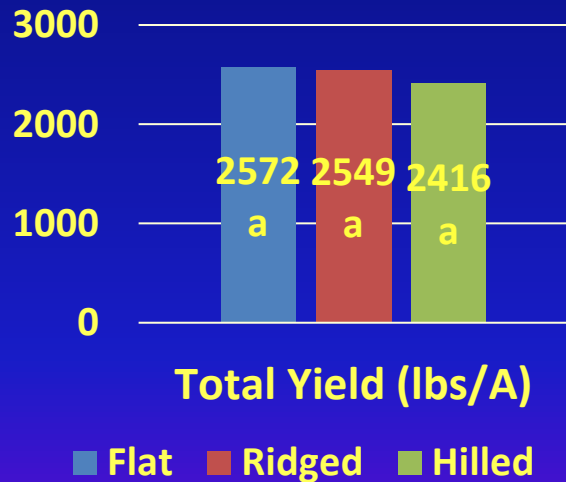

2024 Sucker Control

Main Effects of Planting, Topping Height, and Application Method on Sucker Control

2024 Ridging Trial - Dark-Fired Yield

Main Effects of Planting, Topping Height, and Application Method on Total Yield

Main Effect of Planting Style on Total Yield

Main Effect of Topping Height on Total Yield

Main Effect of Application Method on Total Yield