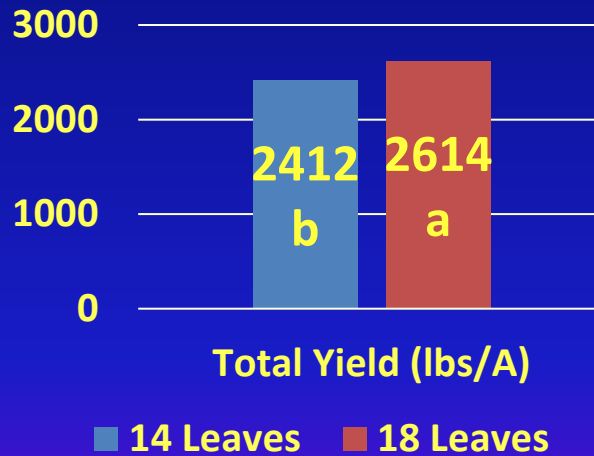

2024 Dark Tobacco Ridging Trial

Ridged, 14-leaf topping, droplined

- Ridged before setting
- Hilled after setting
- Flat set

- 14-leaf topping
- 18-leaf topping

- Dropline sucker control
- Spray sucker control

2024 Sucker Control

Main Effects of Planting, Topping Height, and Application Method on Sucker Control

2024 Ridging Trial - Dark-Fired Yield

Main Effects of Planting, Topping Height, and Application Method on Total Yield

Main Effect of Planting Style on Total Yield

Main Effect of Topping Height on Total Yield

Main Effect of Application Method on Total Yield