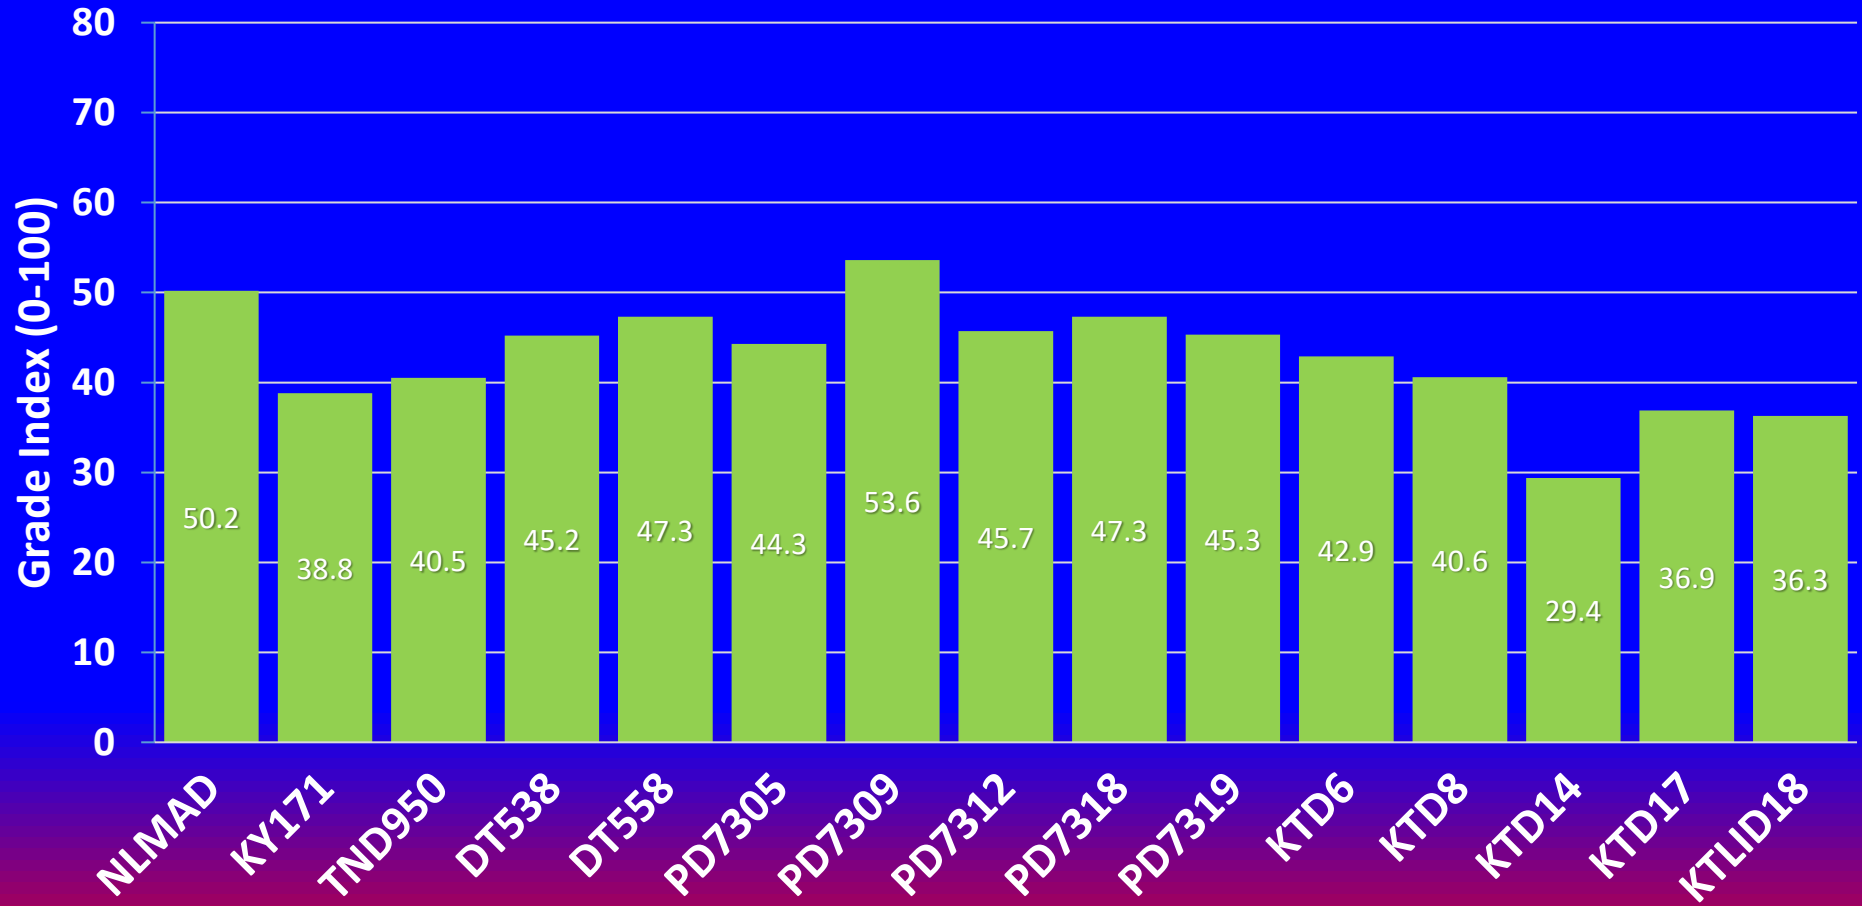

## UKREC, Princeton KY

- Trial set June 3
  - 40" row spacing
  - 32" plant spacing
  - 4900 plants/acre
- Trial harvested September 7
  - 6 weeks after topping
- 15 variety entries:
  - NL Madole
  - KY 171
  - TND950
  - DT 538
  - DT 558
  - PD 7305
  - PD 7309
  - PD 7312
  - PD 7318
  - PD 7319
  - KT D6
  - KT D8
  - KT D14
  - KT D17
  - KT LI D18

# 2020 Dark Air-Cured Commercial Variety Trial UKREC, Princeton KY

LSD<sub>0.10</sub> = 65      561      581 (total)  
■ Lug    ■ Leaf

Average Total Yield/A for trial = 2620 lbs/A

# 2020 Dark Air-Cured Commercial Variety Trial UKREC, Princeton KY

LSD<sub>0.10</sub> = 16.7

■ Quality Grade Index

Average Quality Grade Index for trial = 42.9