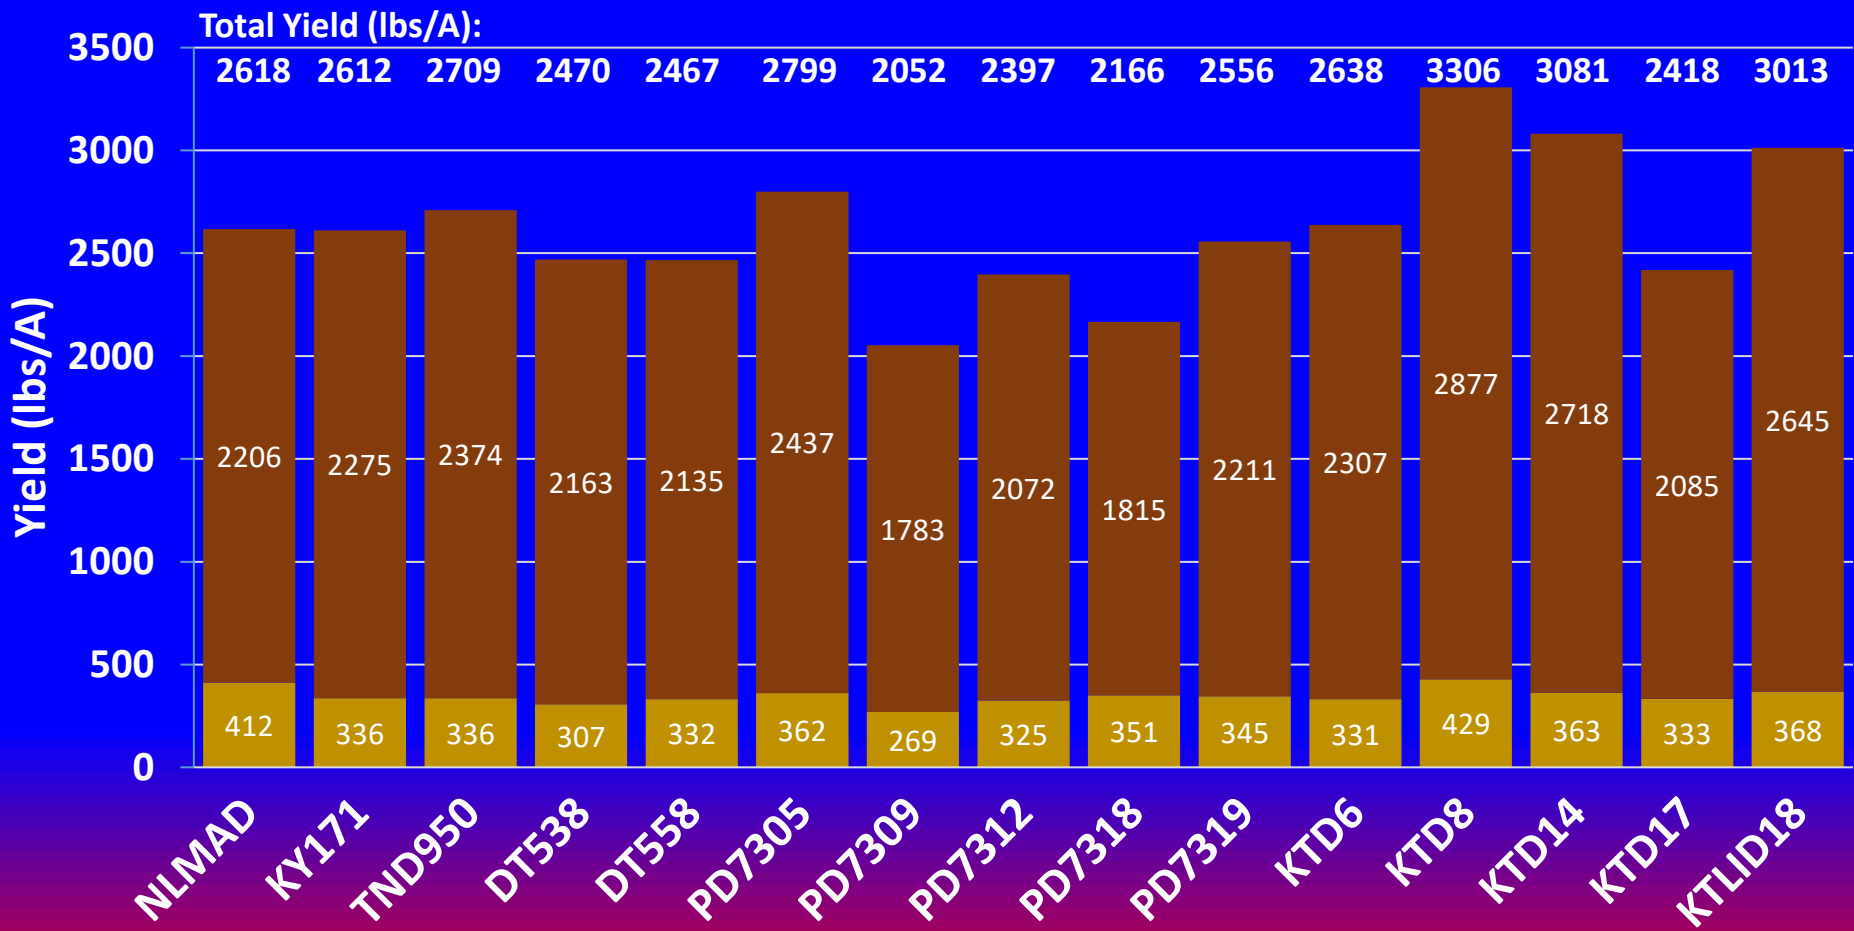

# 2020 Dark Air-Cured Commercial Variety Trial

## UKREC, Princeton KY

- Trial set June 3
  - 40" row spacing
  - 32" plant spacing
  - 4900 plants/acre
- Trial harvested September 7
  - 6 weeks after topping
- 15 variety entries:
  - NL Madole
  - KY 171
  - TND950
  - DT 538
  - DT 558
  - PD 7305
  - PD 7309
  - PD 7312
  - PD 7318
  - PD 7319
  - KT D6
  - KT D8
  - KT D14
  - KT D17
  - KT LI D18

# 2020 Dark Air-Cured Commercial Variety Trial UKREC, Princeton KY

LSD<sub>0.10</sub> = 65      561      581 (total)  
■ Lug    ■ Leaf

Average Total Yield/A for trial = 2620 lbs/A

# 2020 Dark Air-Cured Commercial Variety Trial UKREC, Princeton KY

LSD<sub>0.10</sub> = 16.7

■ Quality Grade Index

Average Quality Grade Index for trial = 42.9