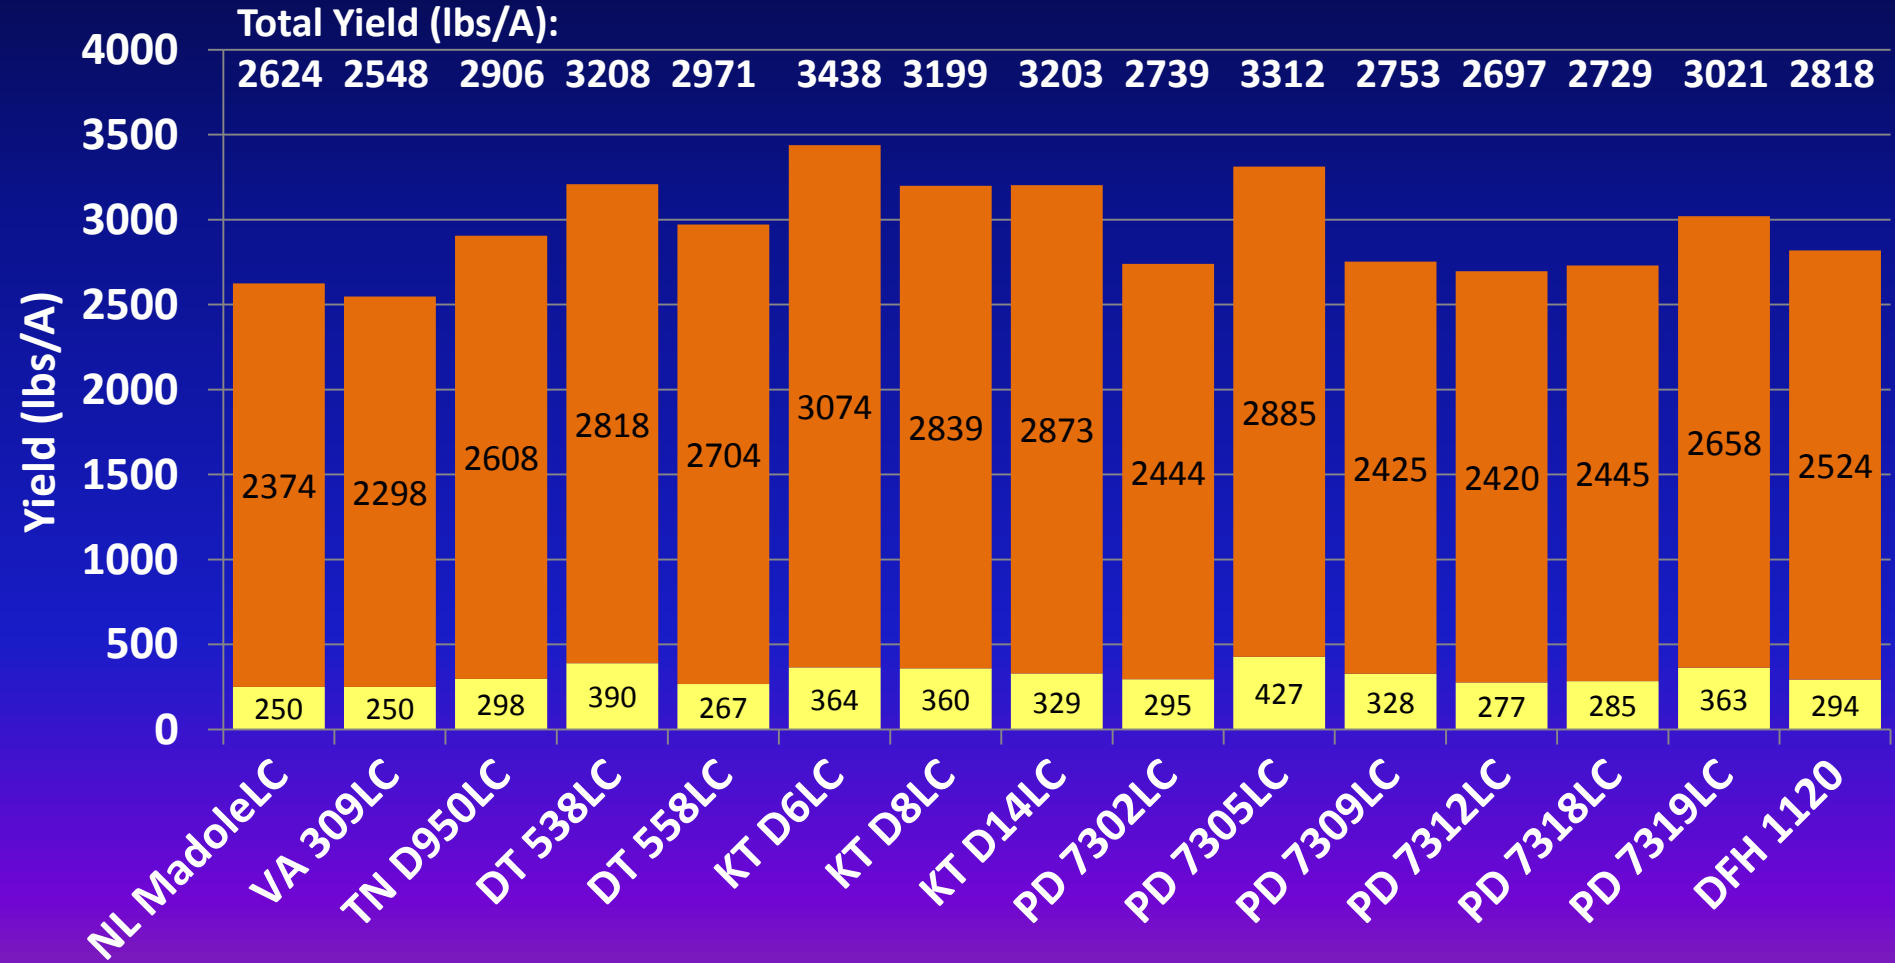

# 2016 Dark-Fired Commercial Variety Trial

## UKREC PRINCETON, KY

- Trial set May 31
  - 40" x 32" = 4900 plants/A
- 2-row plots, 40 ft. long
- 4 replications
- Harvested September 21
- 3 firings
- 15 Variety entries:
  - NL Madole LC
  - VA 309
  - TN D950
  - DT 538LC
  - DT 558LC
  - KT D6LC
  - KT D8LC
  - KT D14LC
  - PD 7302LC
  - PD 7305LC
  - PD 7309LC
  - PD 7312LC
  - PD 7318LC
  - PD 7319LC
  - DFH 1120 (experimental)

## UKREC PRINCETON - Yield

LSD (0.10) =      66      241      280 (total)  
                         ■ Lug   ■ LEAF

Average total yield for trial = 2944 lbs/A

## UKREC PRINCETON– Quality Grade Index

LSD (0.10) = 15.8  
■ Quality Grade Index

Average grade index for trial = 66.7