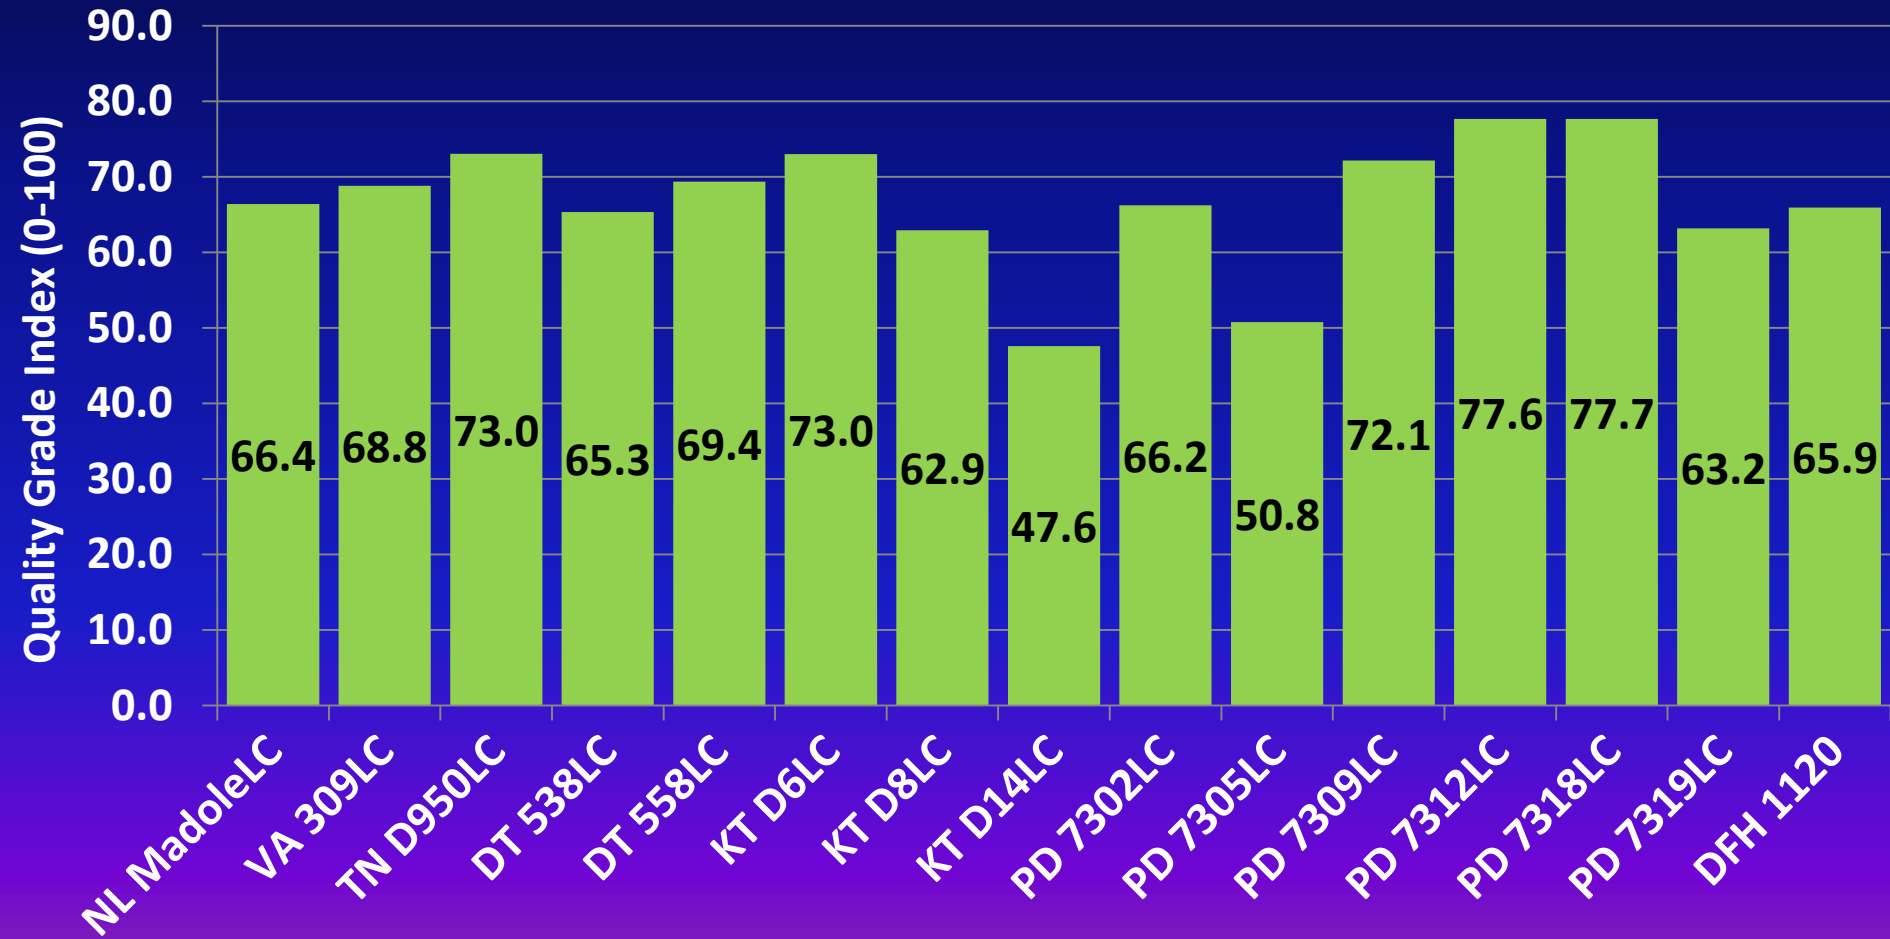

## UKREC PRINCETON - Yield

LSD (0.10) =      66      241      280 (total)  
                         ■ Lug   ■ LEAF

Average total yield for trial = 2944 lbs/A

## UKREC PRINCETON– Quality Grade Index

LSD (0.10) = 15.8  
■ Quality Grade Index

Average grade index for trial = 66.7