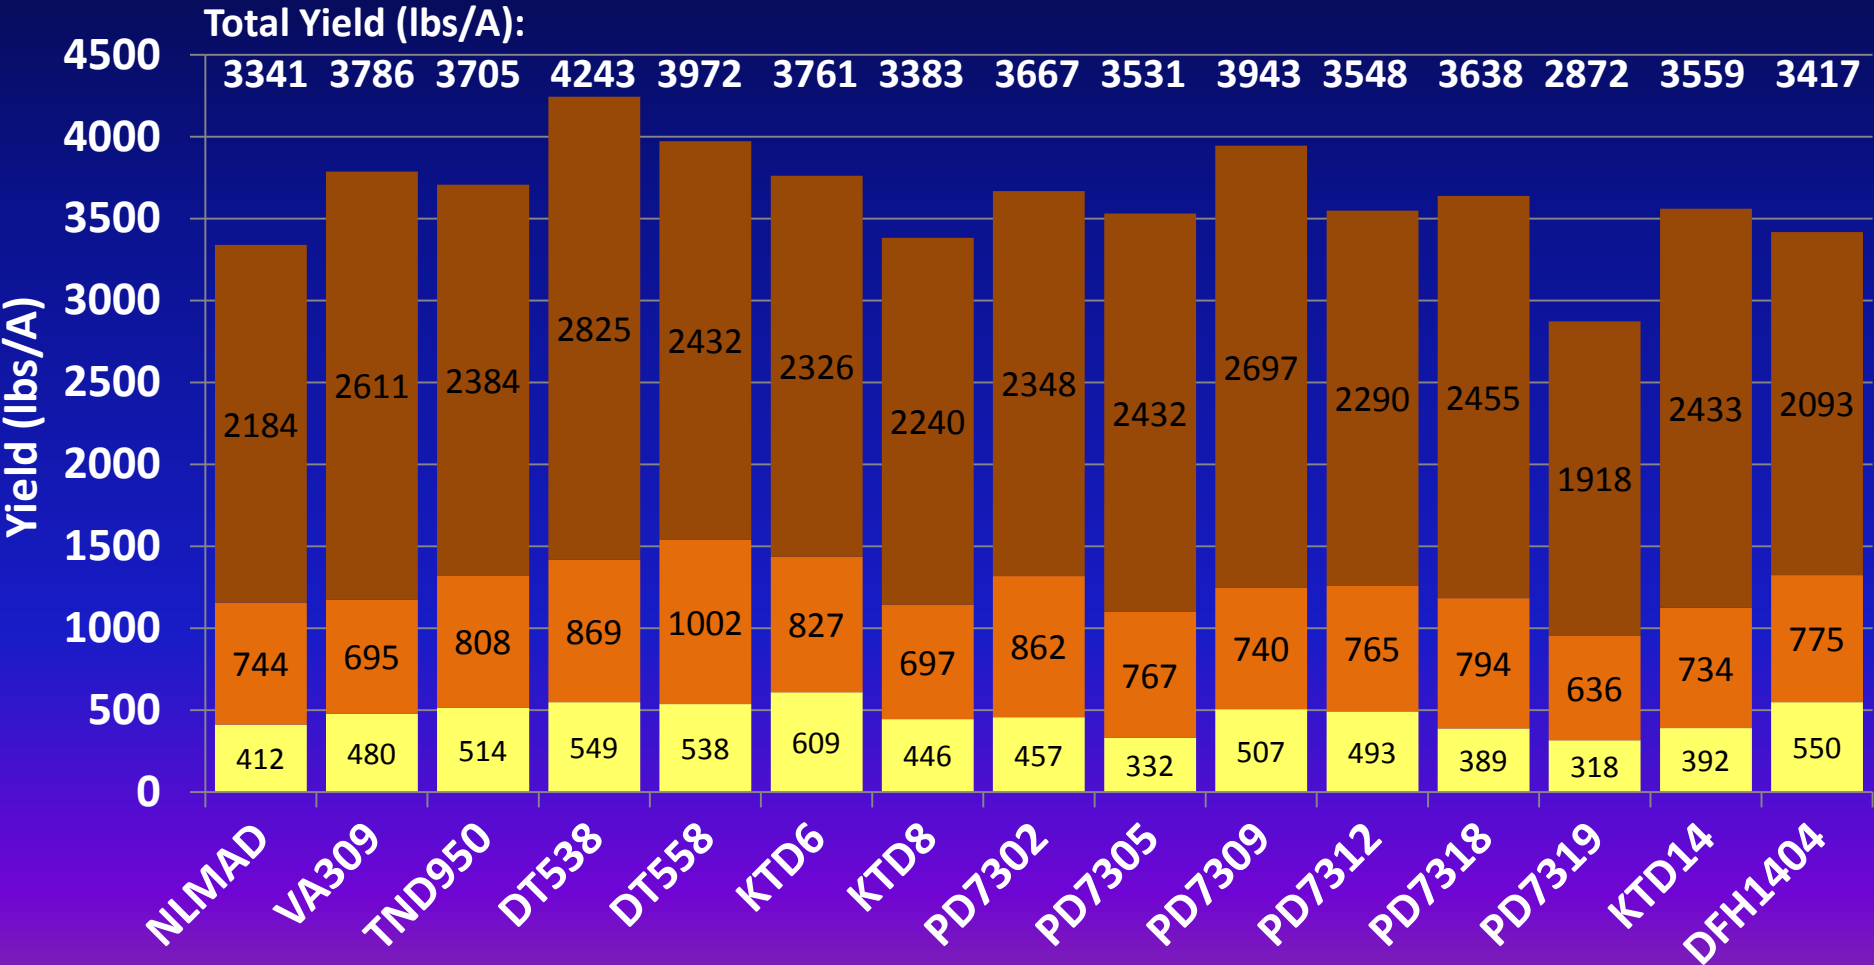

2015 Dark-Fired Commercial Variety Trial

UKREC – Princeton KY

- Trial set June 3
 - 40" x 32" = 4900 plants/A
- 2-row plots, 40 ft. long
- 4 replications
- Harvested September 23
- 3 firings
- 15 Variety entries:
 - NL Madole LC
 - VA 309
 - TN D950
 - DT 538LC
 - DT 558LC
 - KT D6LC
 - KT D8LC
 - PD 7302LC
 - PD 7305LC
 - PD 7309LC
 - PD 7312LC
 - PD 7318LC
 - PD 7319LC
 - KT D14LC
 - DFH 1404 (experimental)

2015 Dark-Fired Commercial Variety Trial

UKREC – Princeton KY - Yield

LSD (0.10) = Lug 109 Second 134 Leaf 307 438 (total)

Average total yield for trial = 3624 lbs/A

2015 Dark-Fired Commercial Variety Trial

UKREC – Princeton KY – Quality Grade Index

LSD (0.10) = 12.5
■ Quality Grade Index