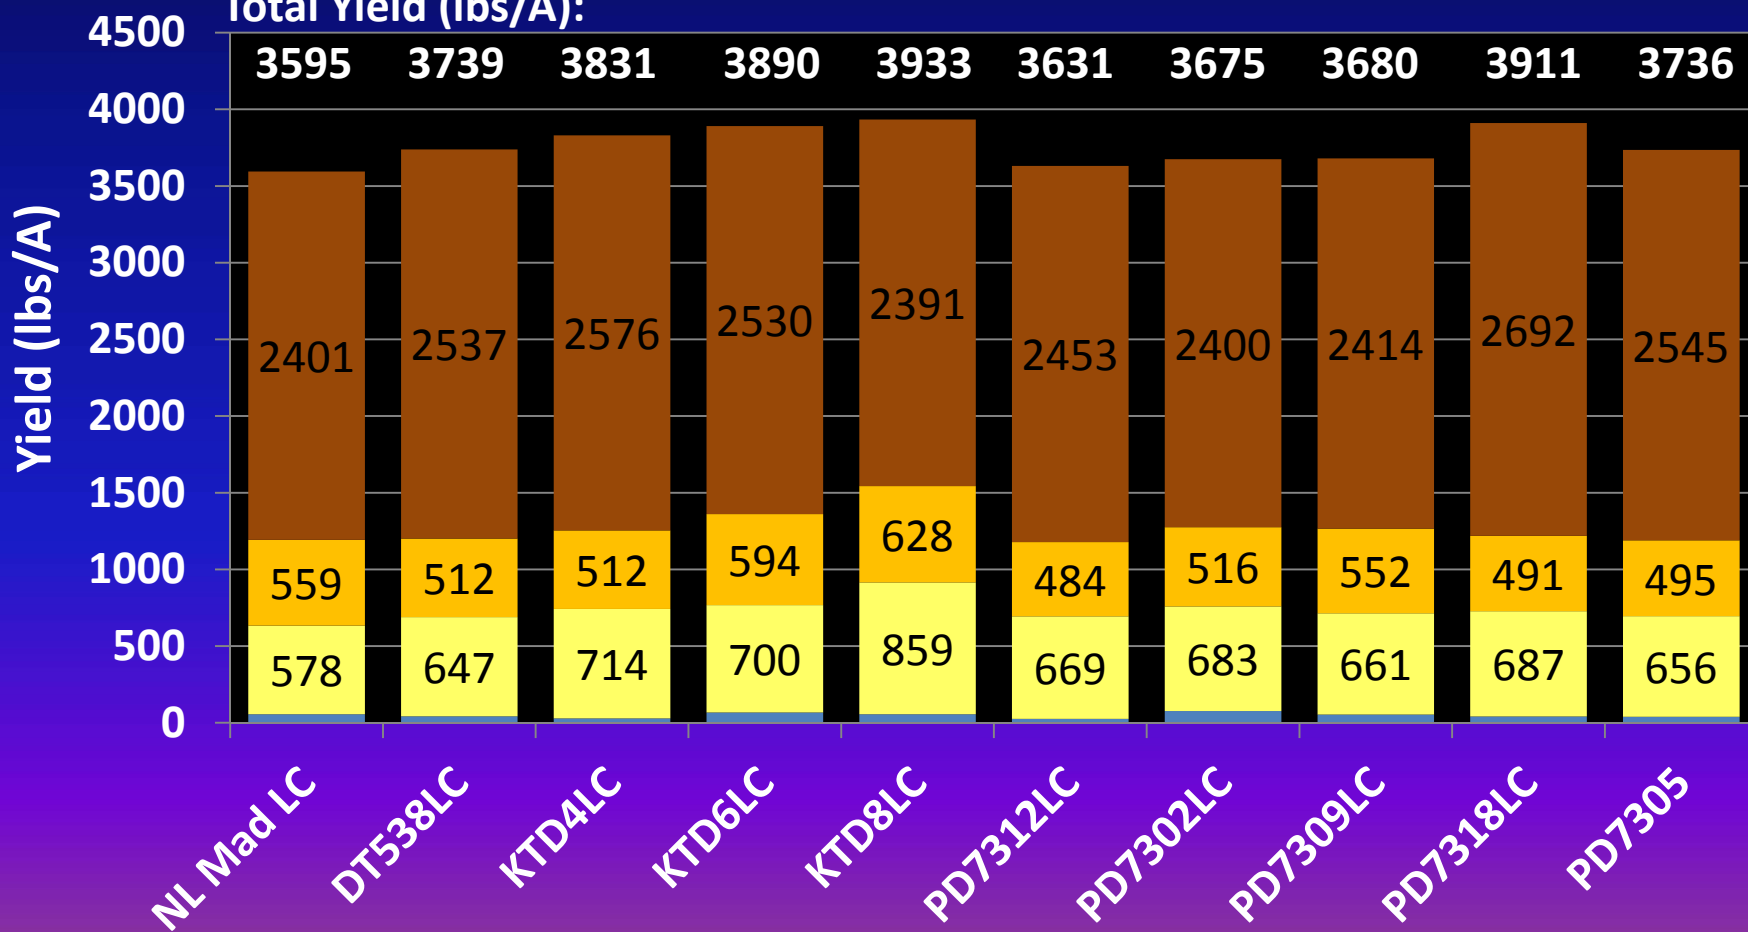

2009 Dark Fire-Cured On-Farm Variety Trials

Jason Barnett Farm – Cheatham Co. – Pleasant View, TN

- Trial set early June
 - Harvested early October
 - Stripped December 10
 - Randomized block design
 - 4 replications of data
- 10 Varieties tested:
 - Narrowleaf Madole LC
 - DT 538LC
 - KT D4LC
 - KT D6LC
 - KT D8LC
 - PD 7312LC
 - PD 7302LC
 - PD 7309LC
 - PD 7318LC
 - PD 7305

2009 Dark Fire-Cured On-Farm Variety Trials

Jason Barnett Farm – Cheatham Co. – Pleasant View, TN

Yield Data

LSD_{0.05} = 46 231 185 241 211 (total)

■ Trash ■ Lug ■ Second ■ Leaf

Total Yield (lbs/A):

2009 Dark Fire-Cured On-Farm Variety Trials

Jason Barnett Farm – Cheatham Co. – Pleasant View, TN

Trial Summary

- Average total yield/A across all varieties in trial was 3762 lbs/A.
- Variety yields ranged from 3595 to 3933 lbs/A.
- Highest total yield/A was from KT D8LC (3933 lbs/A) followed closely by PD7318LC (3911), KT D6LC (3890), and KT D4LC (3831)
- No obvious quality problems in any variety
 - Good quality on all varieties