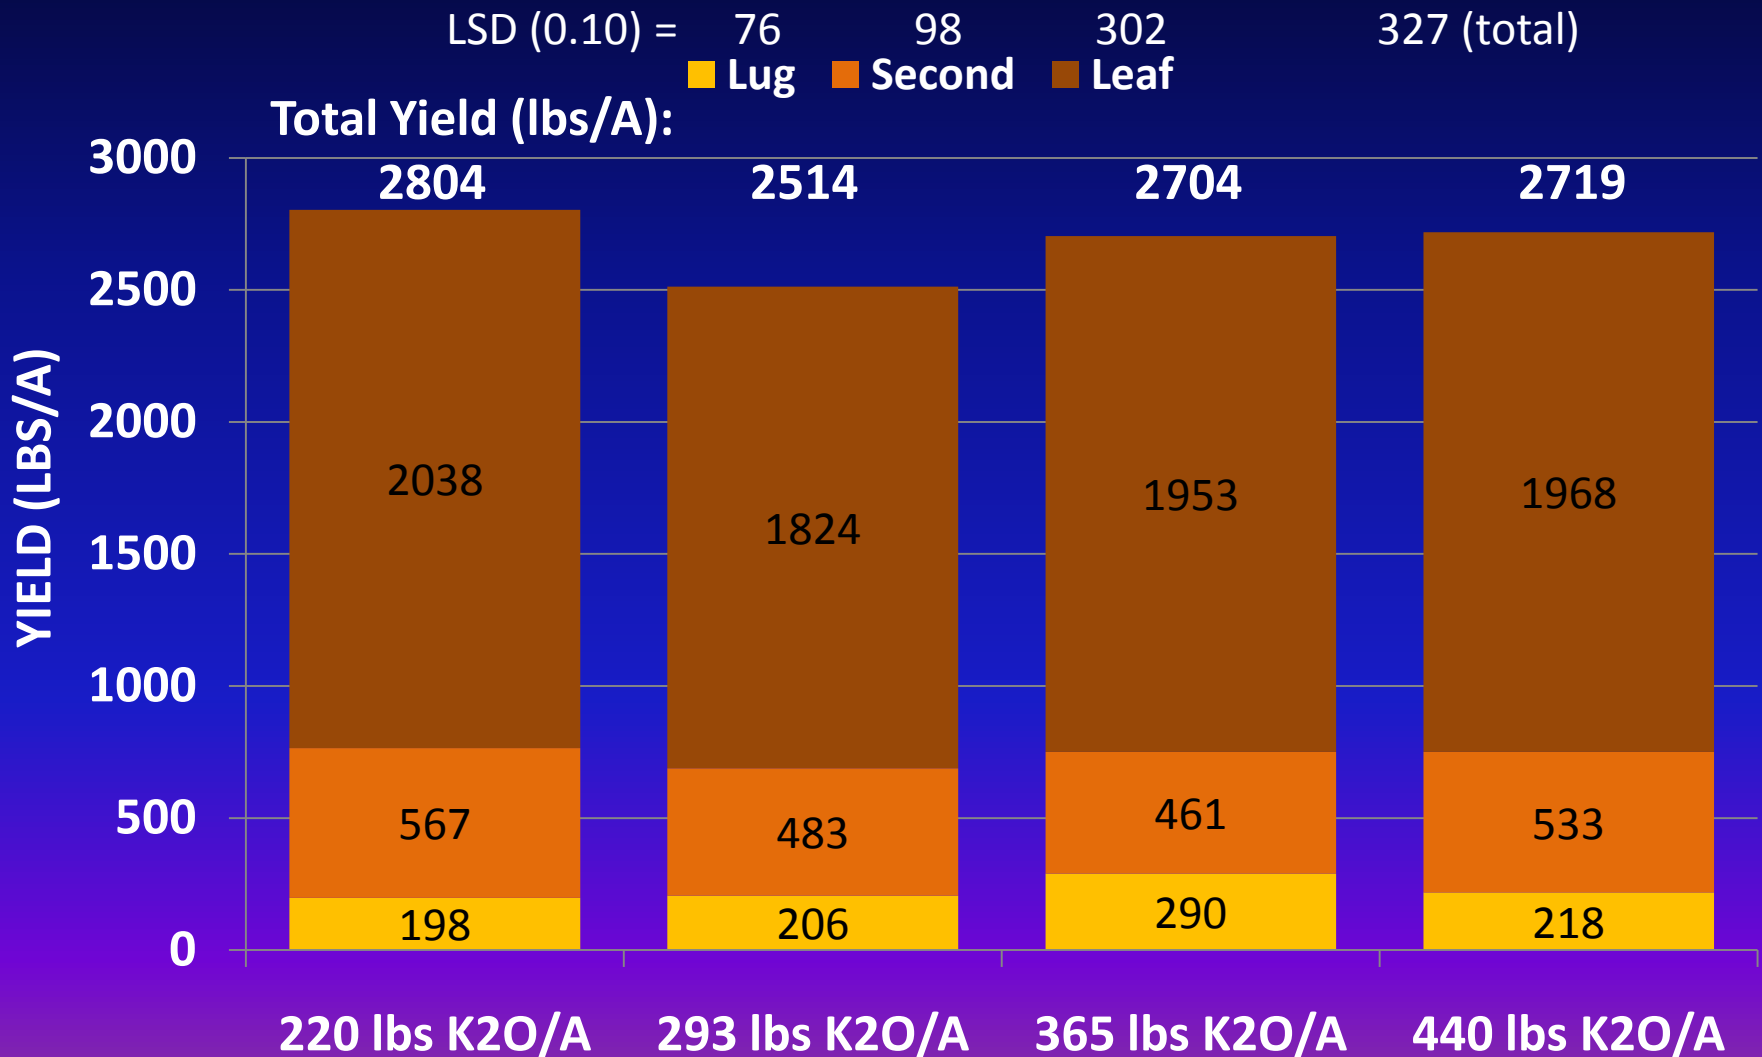

Dark Tobacco Response to Excessive Potassium

2010 – MSU West Farm – Murray, KY

- UK soil K index 175 (low)
- Recommended 220 lbs K₂O/A
- PD 7318LC set June 16
- 220 lbs K₂O/A applied broadcast (0-0-50)
- Additional potash applied at 2 weeks after transplanting

Trt	Preplant K ₂ O/A	Sidedress K ₂ O/A	Total K ₂ O/A
1	220	0	220
2	220	73	293 (1.33X)
3	220	145	365 (1.66X)
4	220	220	440 (2X)

Dark Tobacco Response to Excessive Potassium

2010 – MSU West Farm – Murray, KY – Dark-Fired Yield

Dark Tobacco Response to Excessive Potassium

2010 – MSU West Farm – Murray, KY – Quality Grade Index

LSD (0.10) = 13.5

■ Quality Grade Index